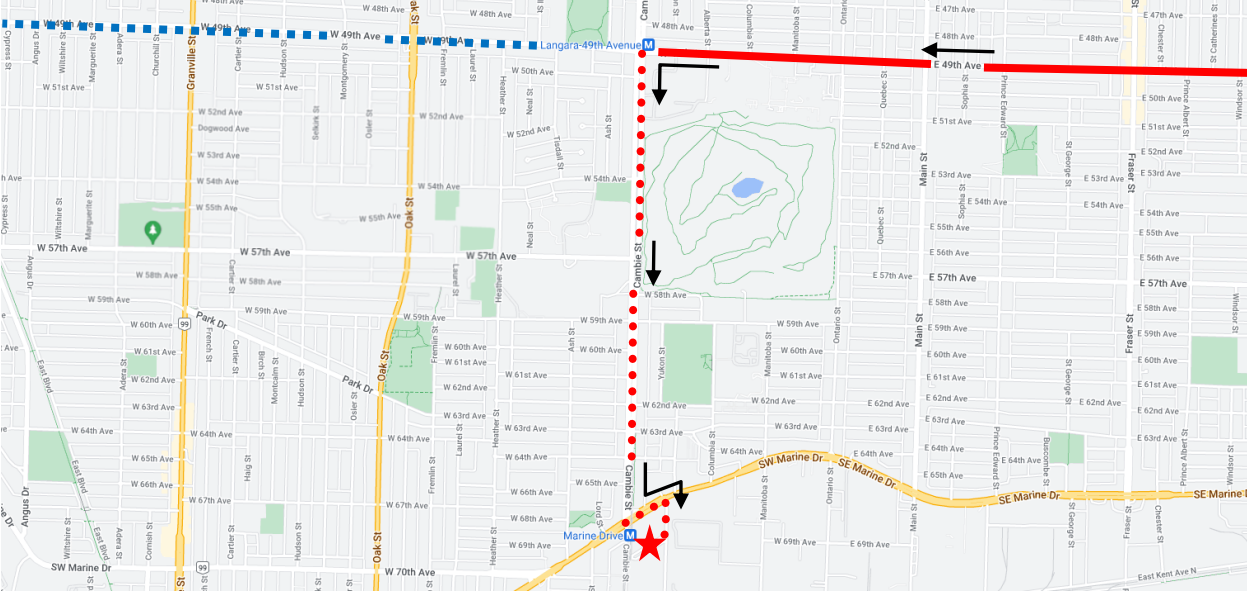

# BMO Marathon Detour Map

**49 UBC:** Regular route to 49 Ave and Cambie St, then via Cambie, Marine Dr, Yukon St to temporary terminus at Marine Drive Station (Stop 61338).

Regular route	
Portion missed	
Detour portion	
Temp Terminus	