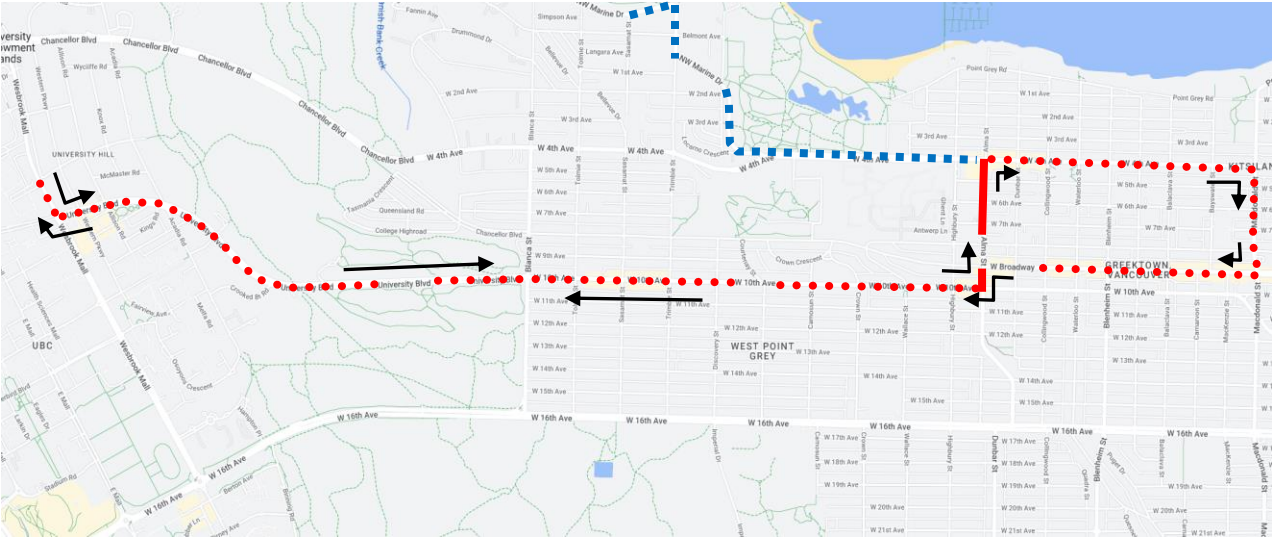

BMO Marathon Detour Map

42 Alma/Spanish Banks: From Broadway and Alma to UBC and back via Alma, 4 Ave, Macdonald, Broadway, Alma, 10 Ave-University to UBC and back via University-10 Ave, Alma, due to special event. (Doing a loop between UBC and back)

Regular route	
Portion missed	
Detour portion	