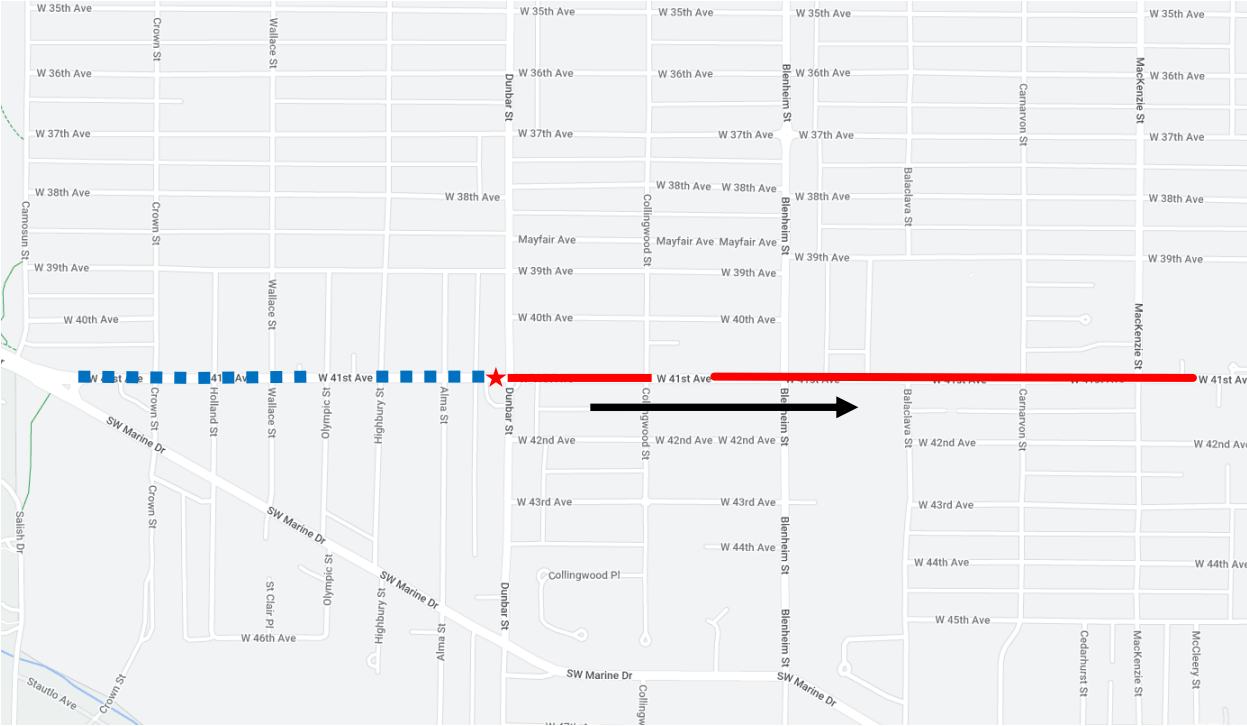

BMO Marathon Detour Map

41 Joyce: From Temporary terminus at Dunbar Loop, resume regular route due to special event.

Regular route	
Portion missed	
Detour portion	
Temp Terminus	