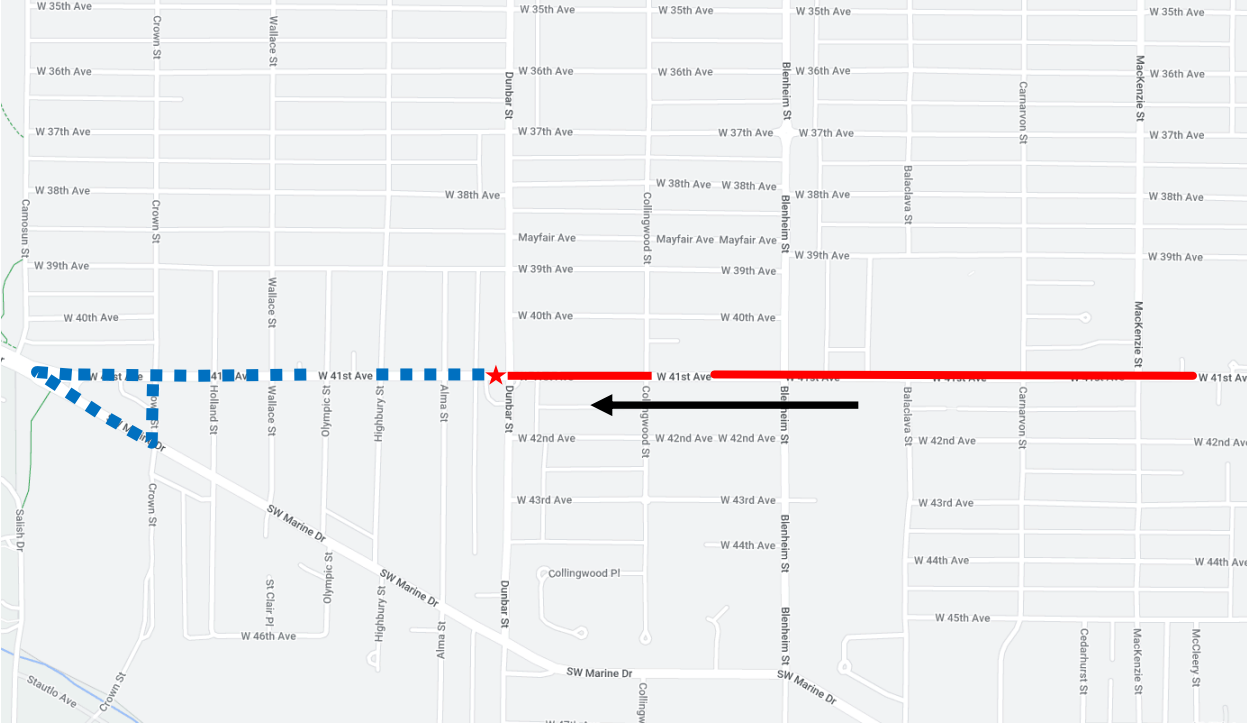

BMO Marathon Detour Map

41 Crown: Regular route to 41 Ave at Dunbar, then terminating at Dunbar Loop to resume as 41 Joyce Stn.

Regular route	
Portion missed	
Detour portion	
Temp Terminus	