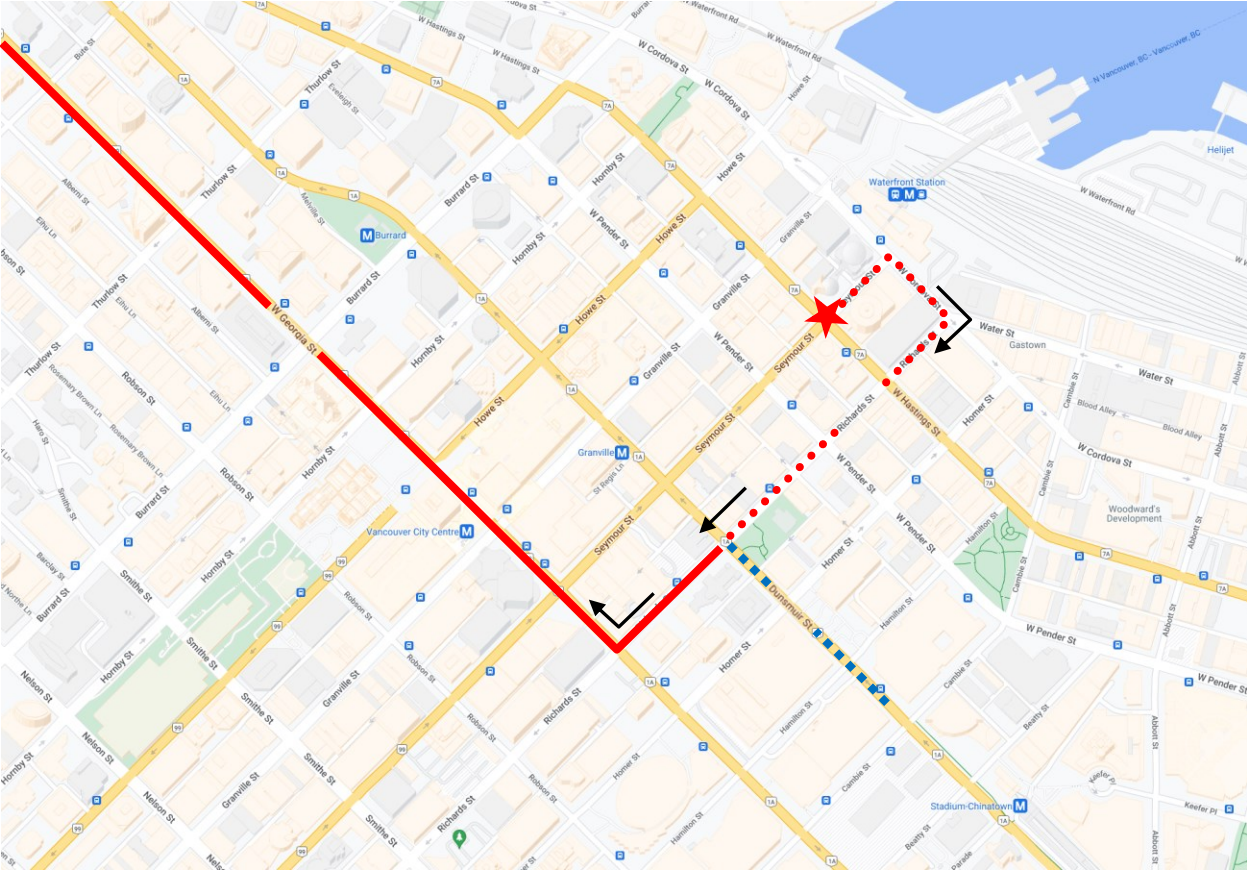

BMO Marathon Detour Map

257 Horseshoe Bay: From temporary terminus at Seymour and Hastings, continue Seymour, W Cordova St, Richards St, resume regular route.

Regular route	
Portion missed	
Detour portion	
Temp Terminus	