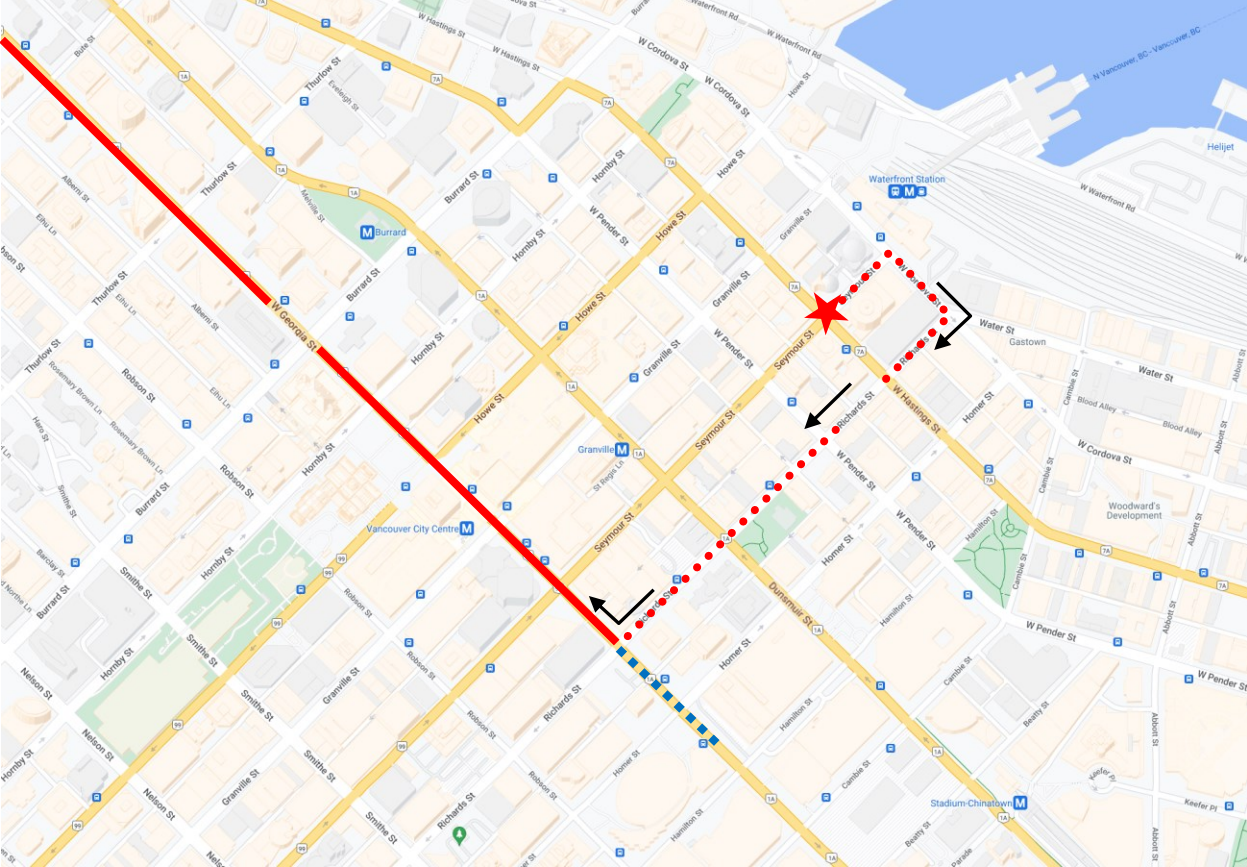

BMO Marathon Detour Map

246 Highland: From temporary terminus at Seymour and Hastings, continue Seymour, W Cordova St, Richards St, W Georgia St, resume regular route.

Regular route	
Portion missed	
Detour portion	
Temp Terminus	