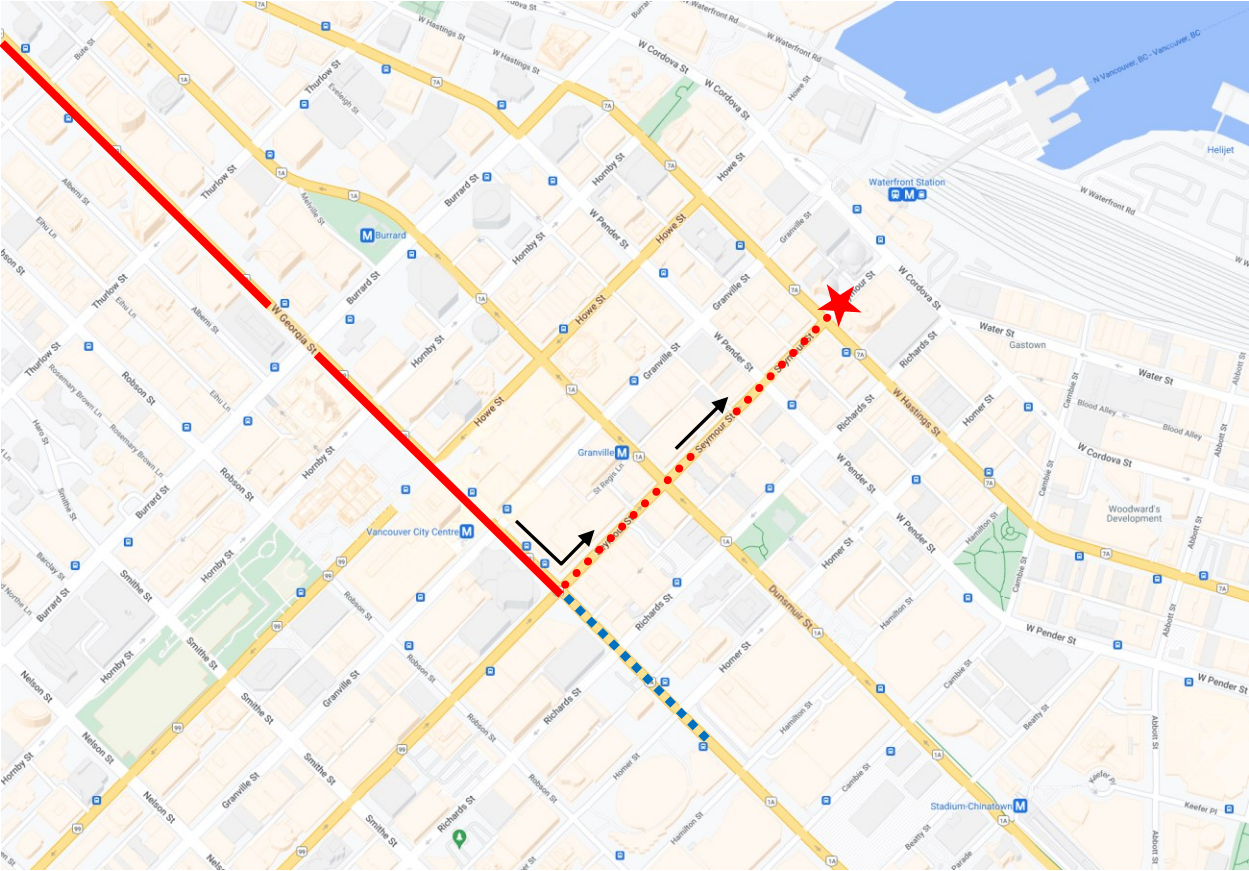

BMO Marathon Detour Map

240 Downtown: Regular route to W Georgia St and Seymour St, then via Seymour to temporary terminus at Seymour St and W Hastings St.

Regular route	
Portion missed	
Detour portion	
Temp Terminus	