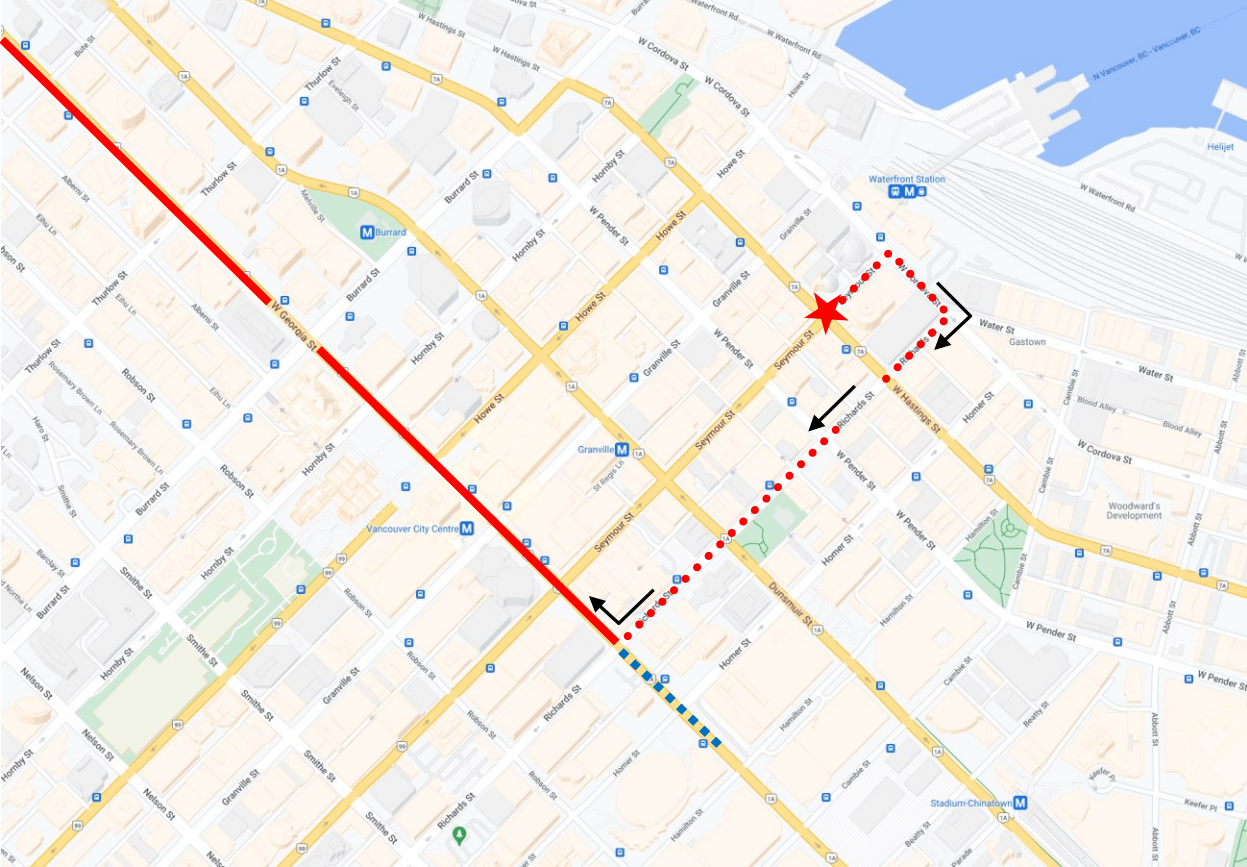

BMO Marathon Detour Map

240 Lynn Valley: From temporary terminus at Seymour and Hastings, continue Seymour, W Cordova St, Richards St, W Georgia St, resume regular route.

Regular route	
Portion missed	
Detour portion	
Temp Terminus	