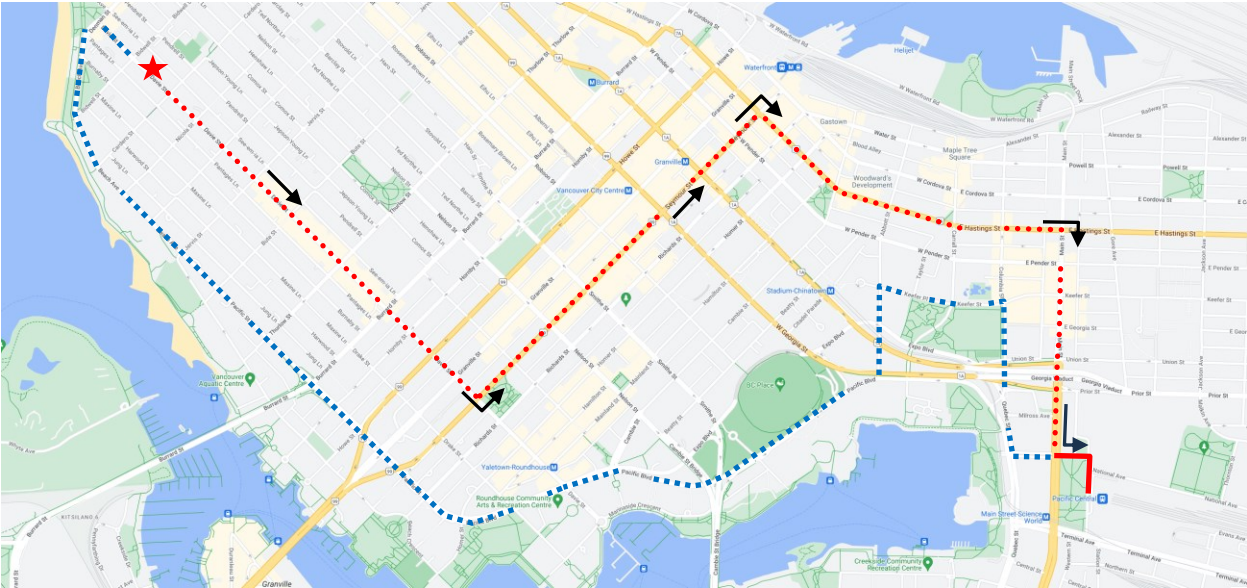

BMO Marathon Detour Map

23 Main St Station: From temporary terminus at Davie St and Bidwell St, continue Davie, Seymour St, W Hastings St, Main St, National Ave, resume regular route.

Regular route	
Portion missed	
Detour portion	
Temp Terminus	