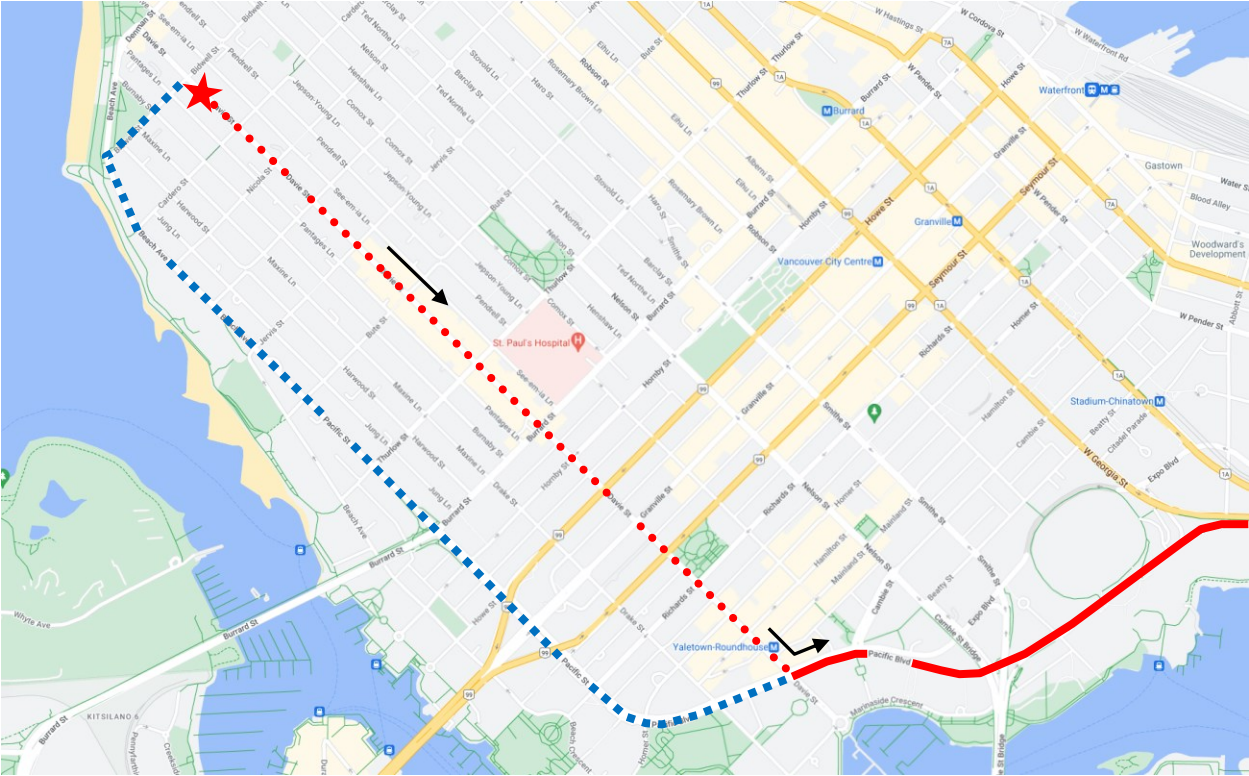

BMO Marathon Detour Map

23 Main St Station: From temporary terminus at Davie and Bidwell, continue Davie, Pacific Blvd, resume regular route.

Regular route	
Portion missed	
Detour portion	
Temp Terminus	