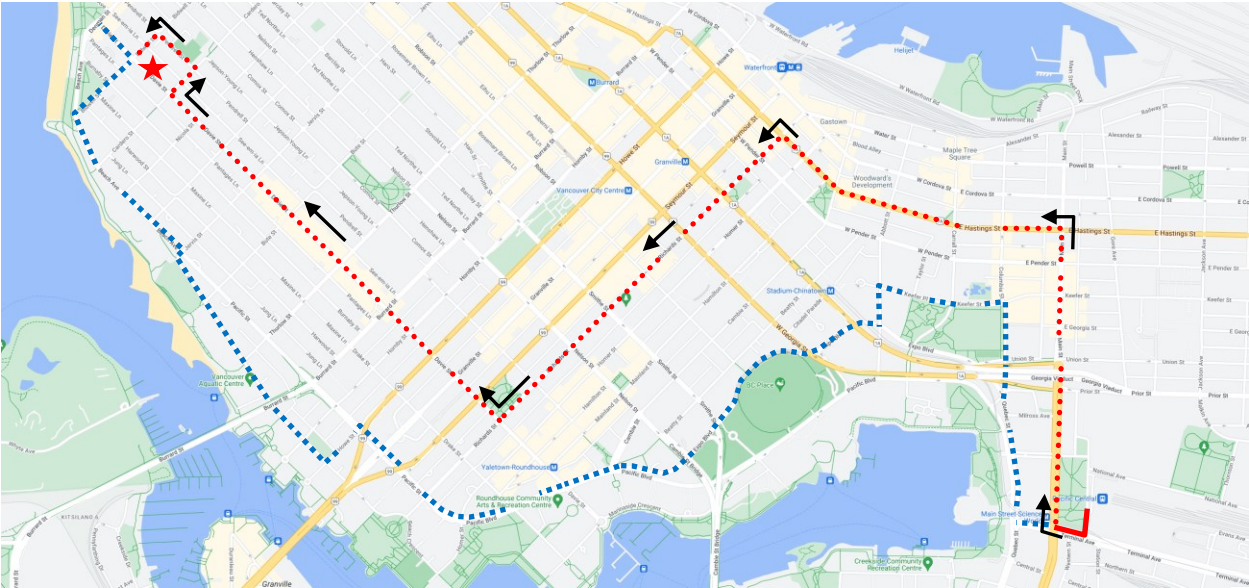

# BMO Marathon Detour Map

**23 English Bay:** Regular route to Terminal Ave and Main St, then via Main, E Hastings St, Richards St, Davie St, Cardero, Pendrell, Bidwell to temporary terminus at Davie and Bidwell.

Regular route	
Portion missed	
Detour portion	
Temp Terminus	