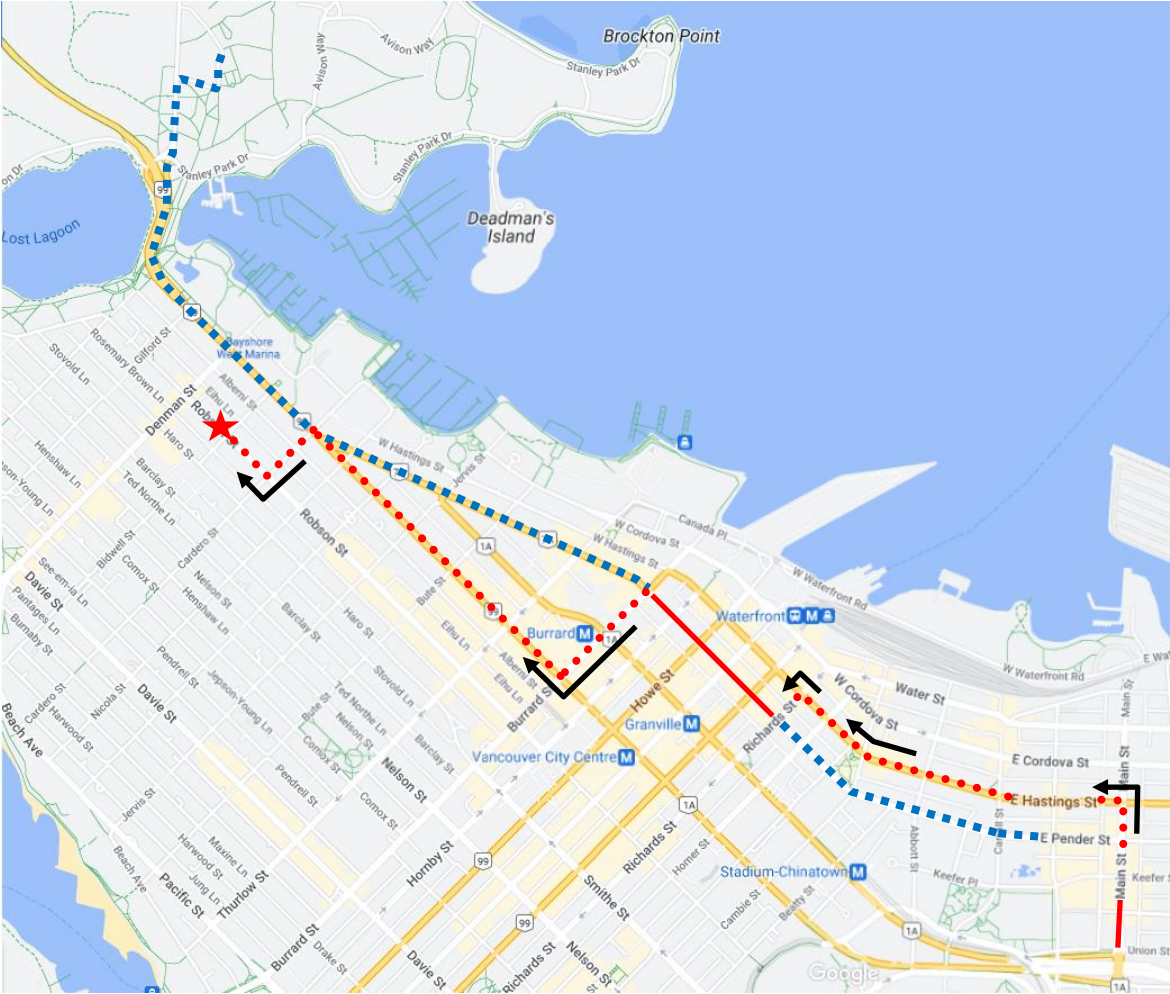

BMO Marathon Detour Map

19 Stanley Park: Main & Pender then, via Main, Hastings, Richards, Pender, Burrard, Georgia, Denman, Robson to temp terminus at Bidwell.

Regular route	
Portion missed	
Detour portion	