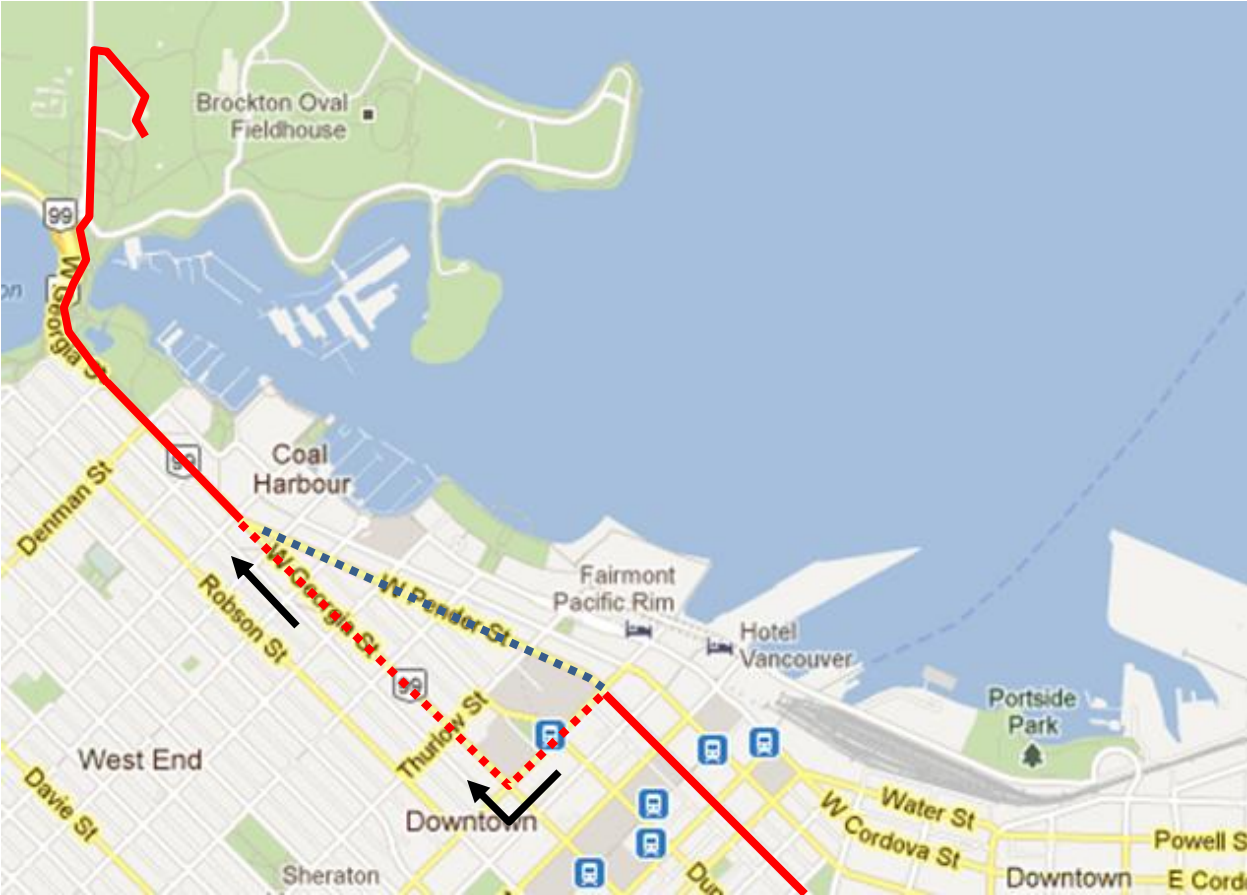

BMO Marathon Detour Map

19 Stanley Park: Regular route to Pender & Burrard then via Burrard, Georgia regular route.

Regular route	
Portion missed	
Detour portion	