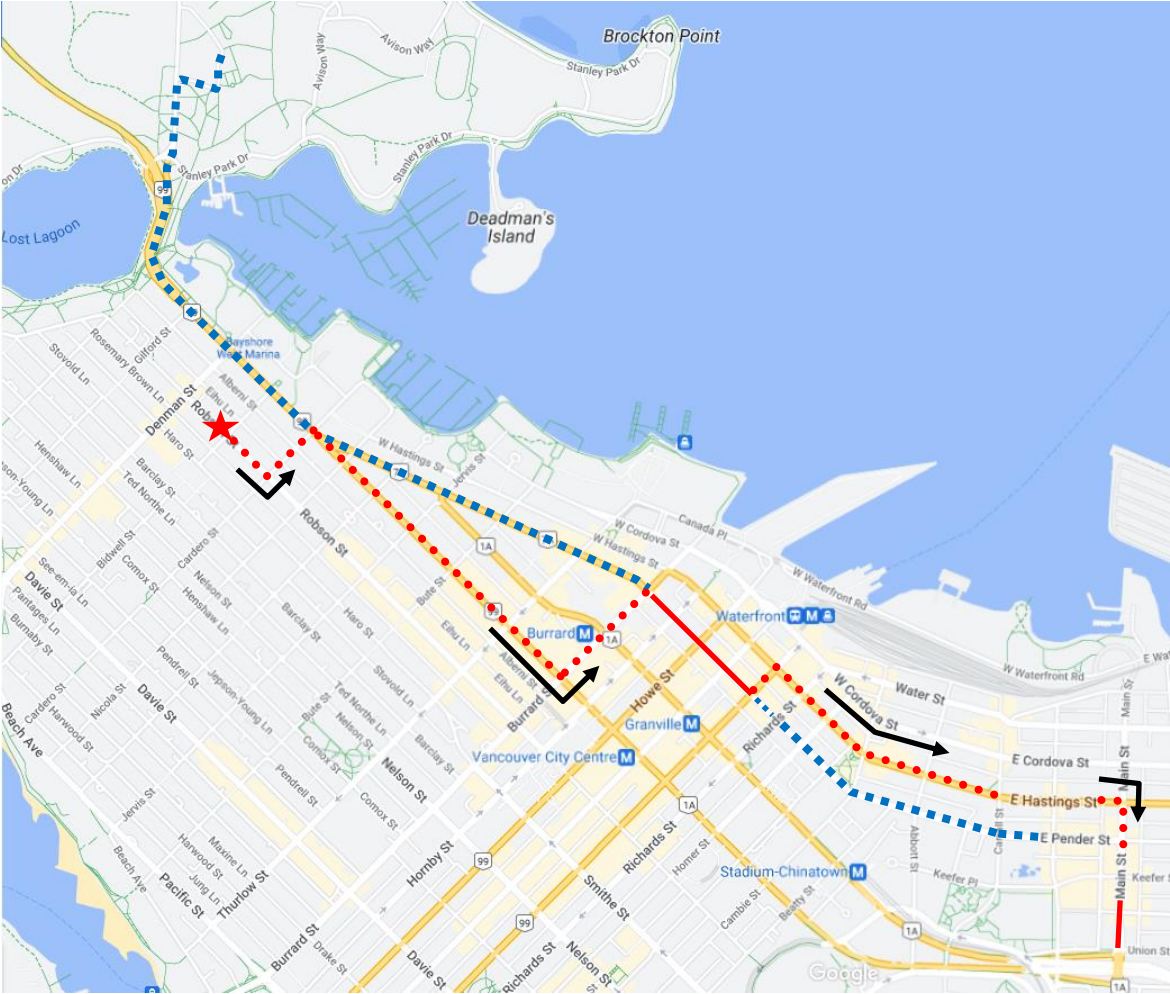

BMO Marathon Detour Map

19 Metrotown: From temporary terminus at Bidwell & Robson via Robson, Cardero, Georgia, Burrard, Pender, Seymour, Hastings, Main then regular route.

Regular route	
Portion missed	
Detour portion	