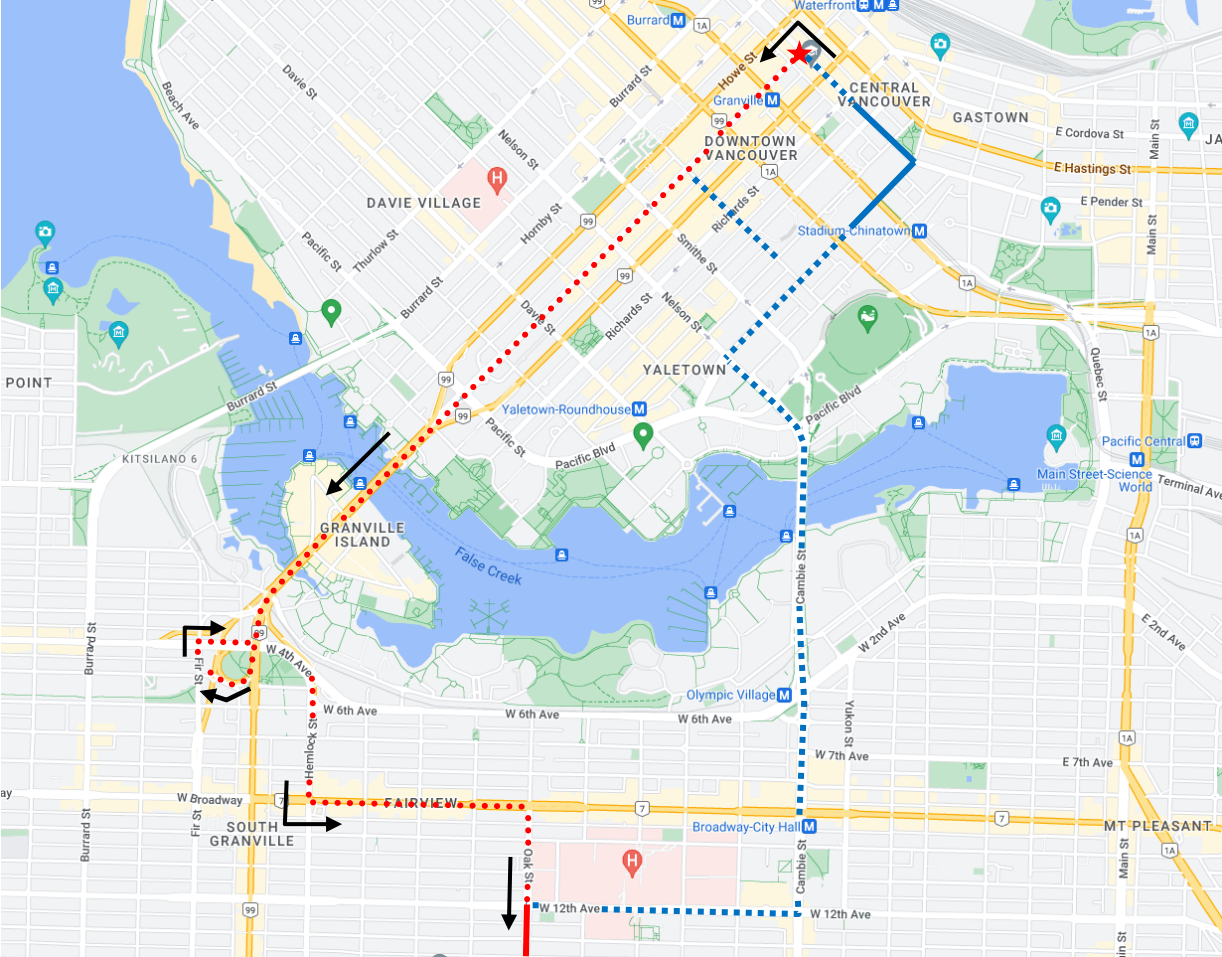

BMO Marathon Detour Map

17 Oak: From temporary terminus on Granville & W Pender, continue Granville Street, West Cloverleaf, Fir Street, W 4 Ave, Hemlock Street, Broadway, Oak Street, resume regular route

Regular route	
Portion missed	
Detour portion	
Temp Terminus	