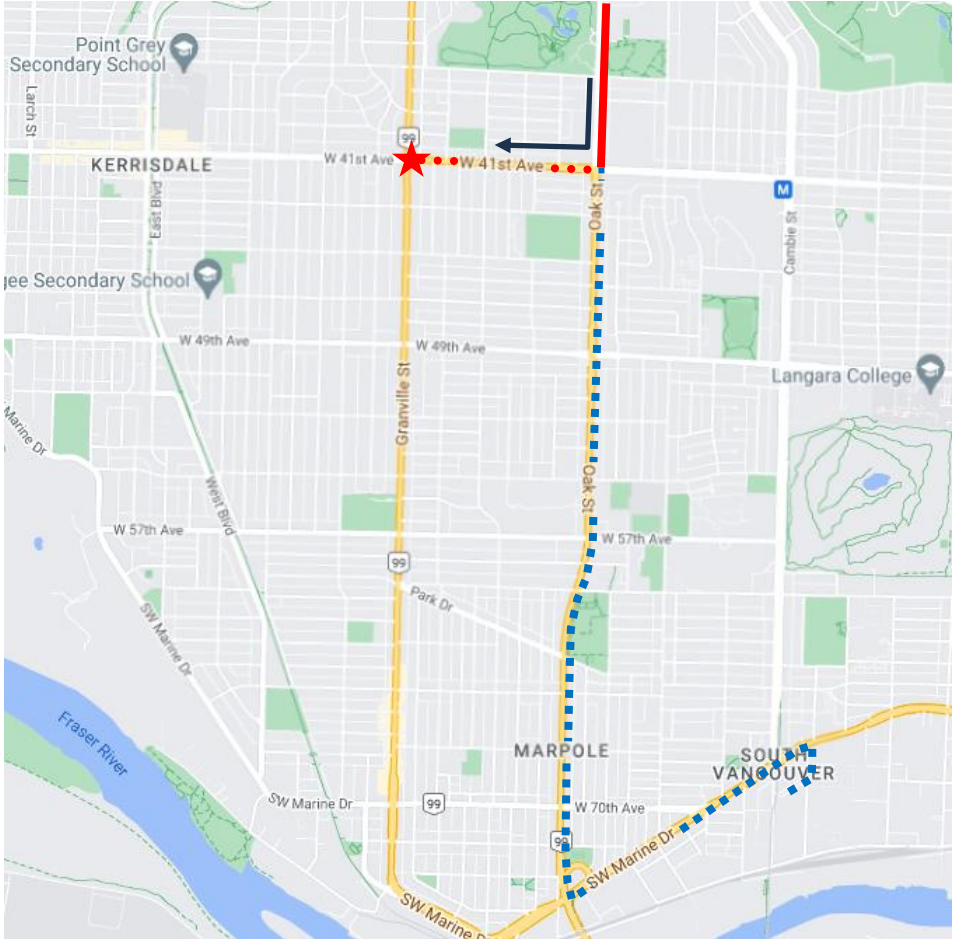

# BMO Marathon Detour Map

**17 Oak:** Regular route to Oak Street & W 41 Ave, then W 41 Ave to temporary terminus on W 41 Ave @ Granville Street

Regular route	
Portion missed	
Detour portion	
Temp Terminus	