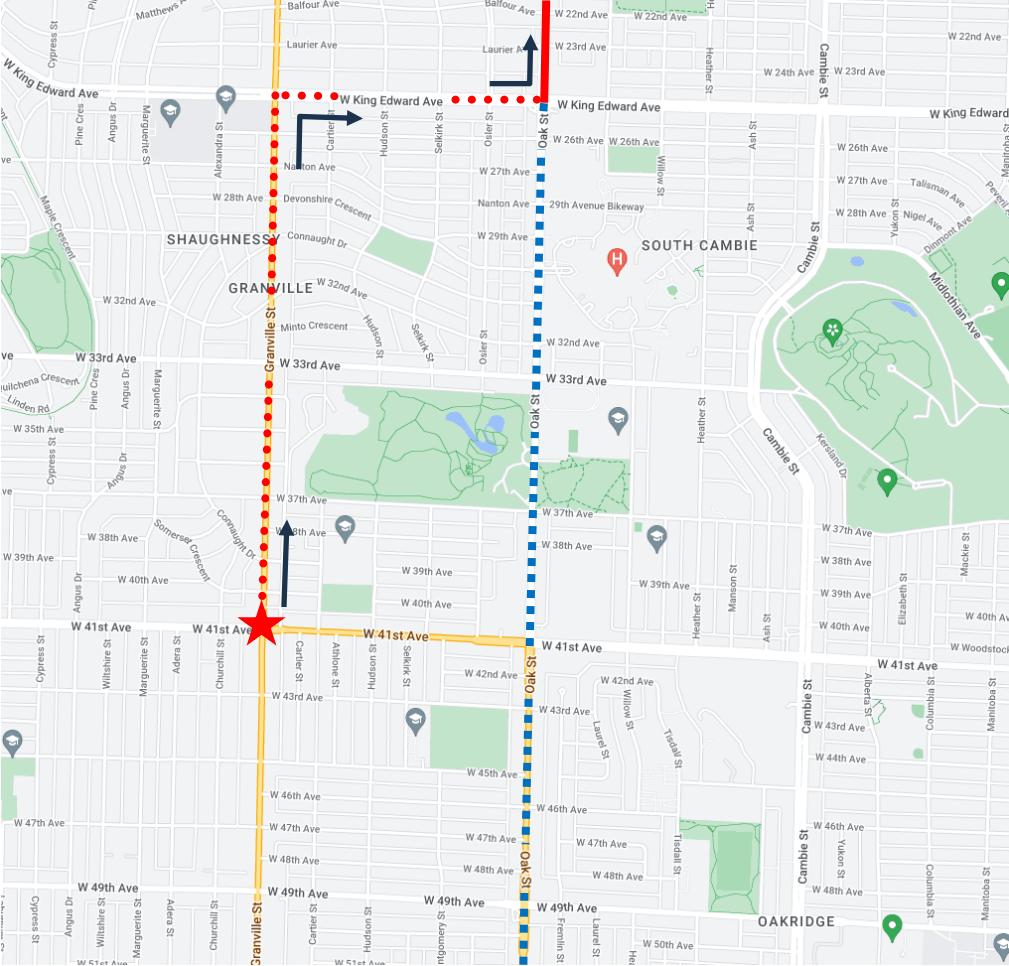

BMO Marathon Detour Map

17 Downtown: From temporary terminus on W 41 Ave @ Oak Street, continue W 41 Ave, Granville Street, King Edward Ave, Oak Street, resume regular route

Regular route	
Portion missed	
Detour portion	
Temp Terminus	