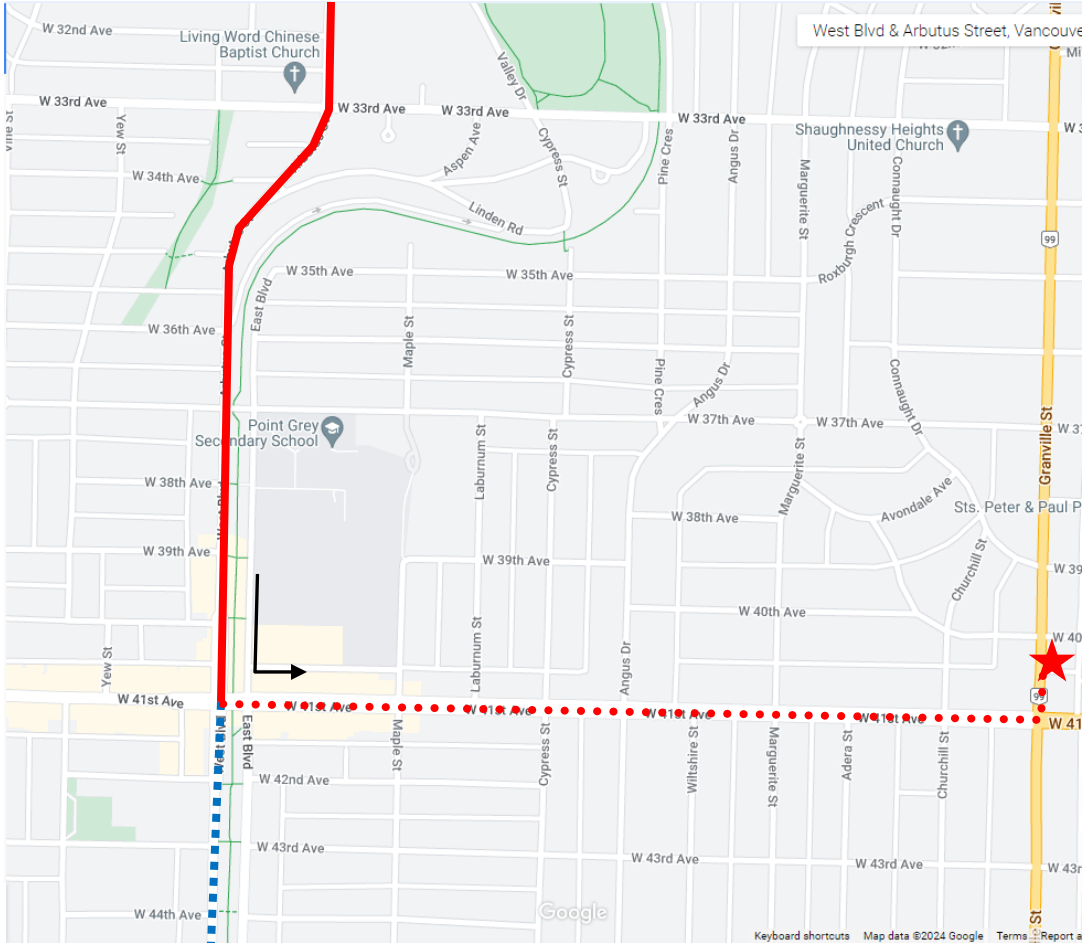

BMO Marathon Detour Map

16 Arbutus: Regular route to Arbutus & 41 Ave, 41 Ave, Granville, to temporary terminus at Granville & 41 Ave, due to special event.

Regular route	
Portion missed	
Detour portion	
Temp Terminus	