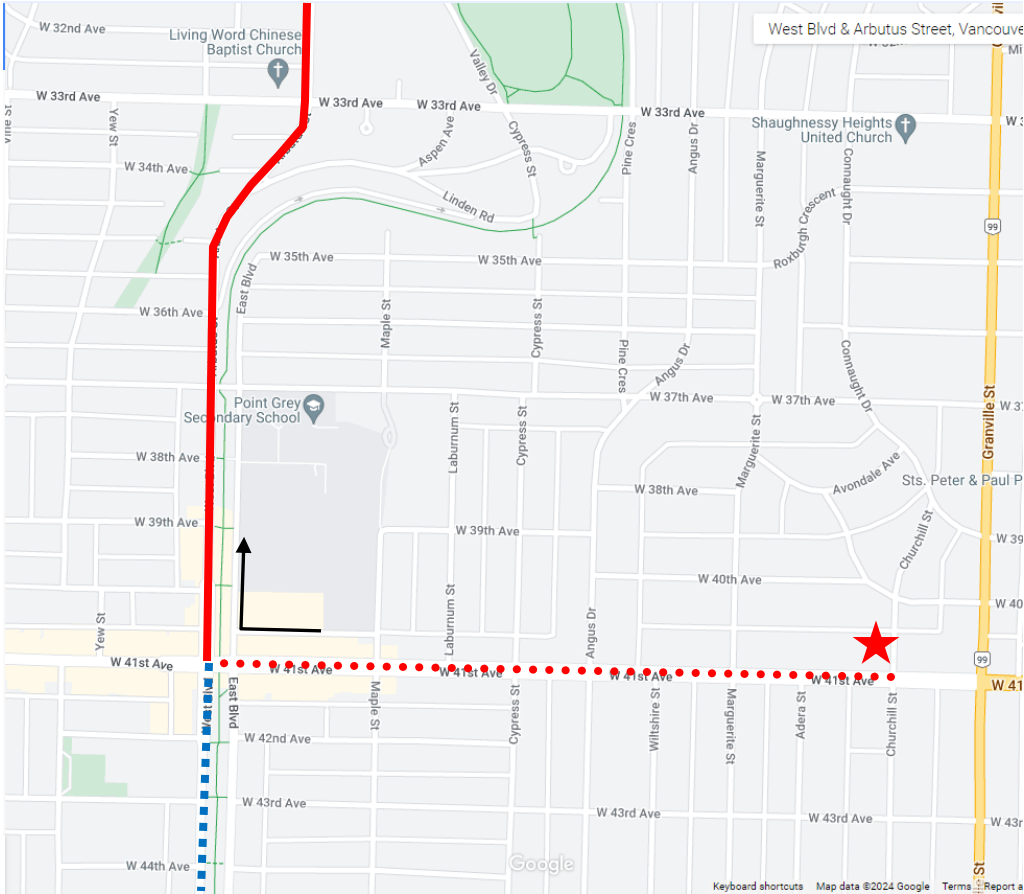

BMO Marathon Detour Map

16 29th Avenue Stn: From temporary terminus at 41 Ave & Churchill, 41 Ave, West Blvd, Arbutus, 12 Ave, Granville, resume regular route due to special event. Bus will change to 10 Downtown at Granville & 12 Ave.

Regular route	
Portion missed	
Detour portion	
Temp Terminus	