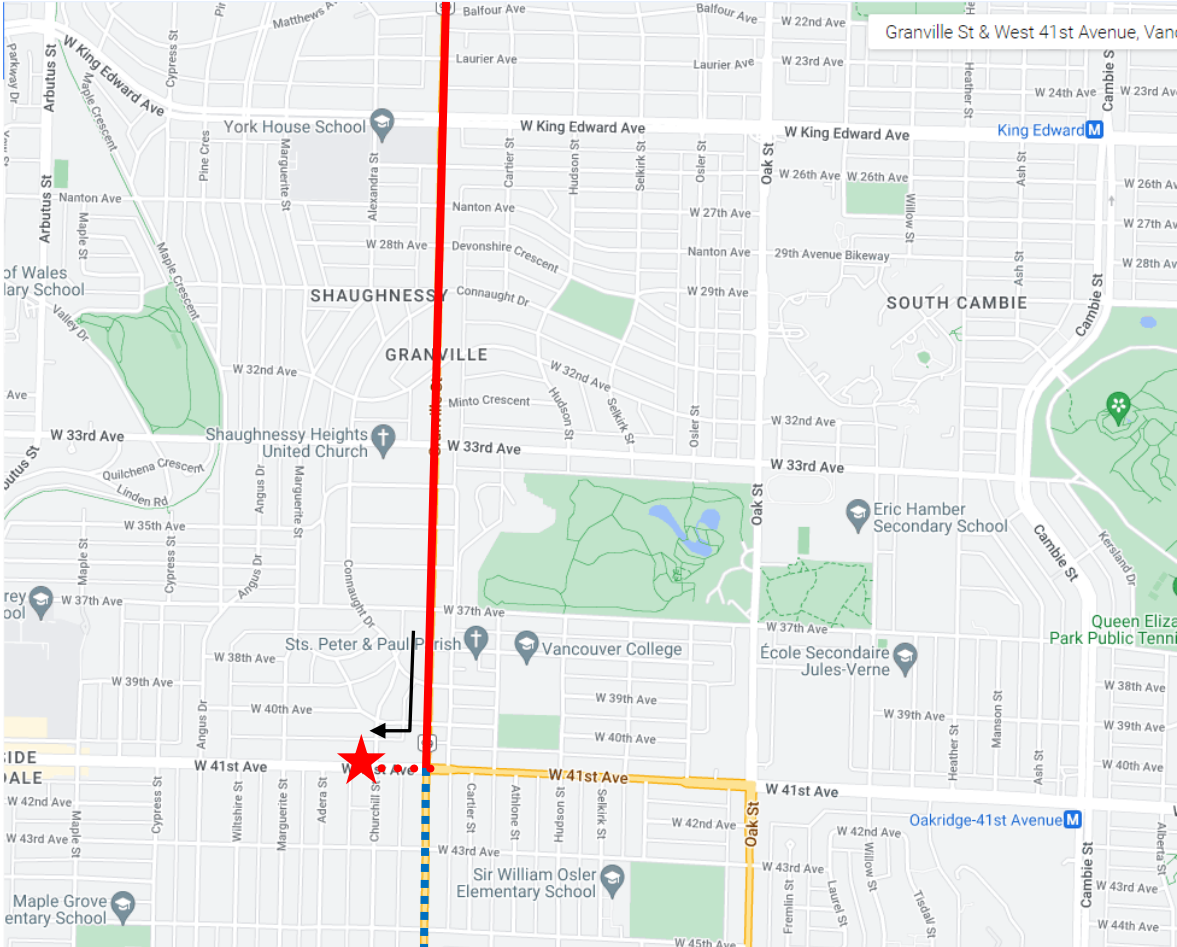

# BMO Marathon Detour Map

**10 Granville:** Regular route to Granville & 41 Ave, 41 Ave, to temporary terminus at 41 Ave & Churchill, due to special event.

Regular route	
Portion missed	
Detour portion	
Temp Terminus	