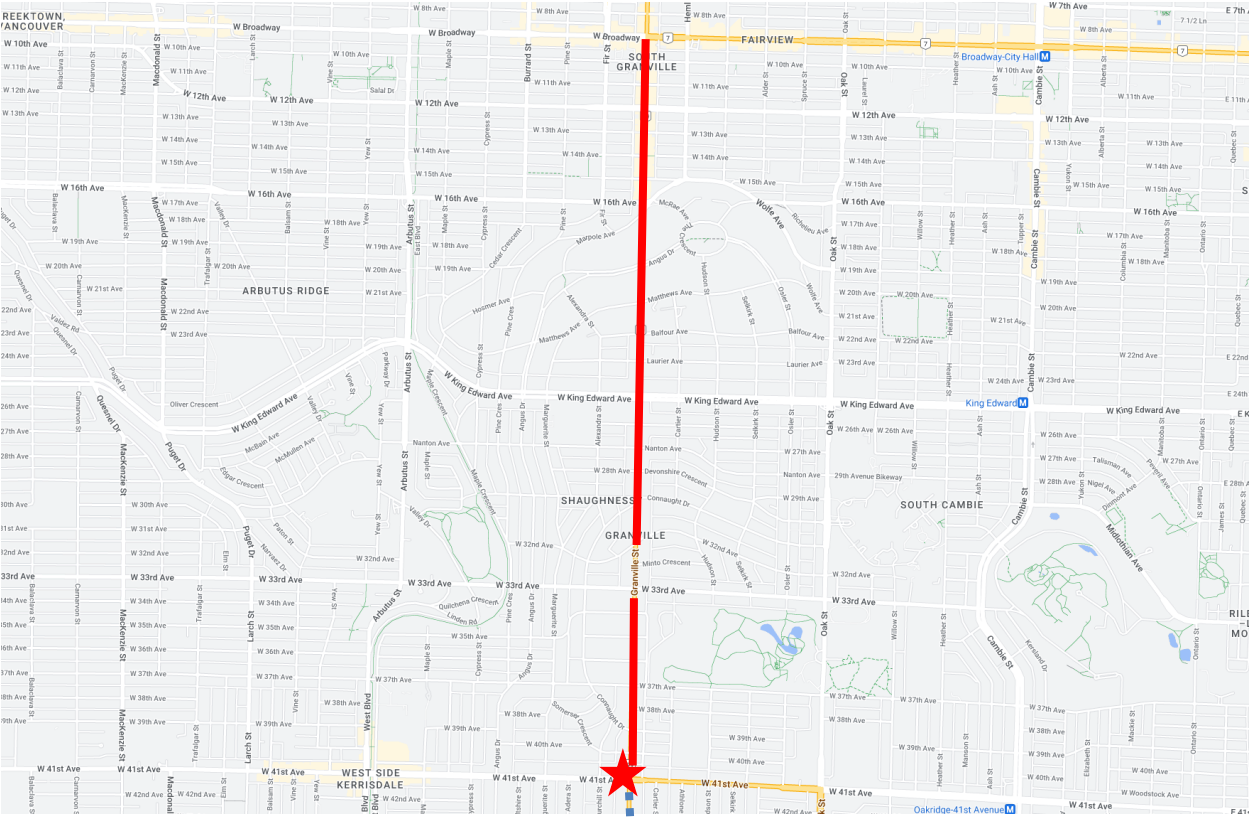

BMO Marathon Detour Map

10 Downtown: From temporary terminus at Granville & 41 Ave, Granville, resume regular route due to special event. Bus will change to 16 29th Ave Stn at Granville & Broadway.

Regular route	
Portion missed	
Detour portion	
Temp Terminus	