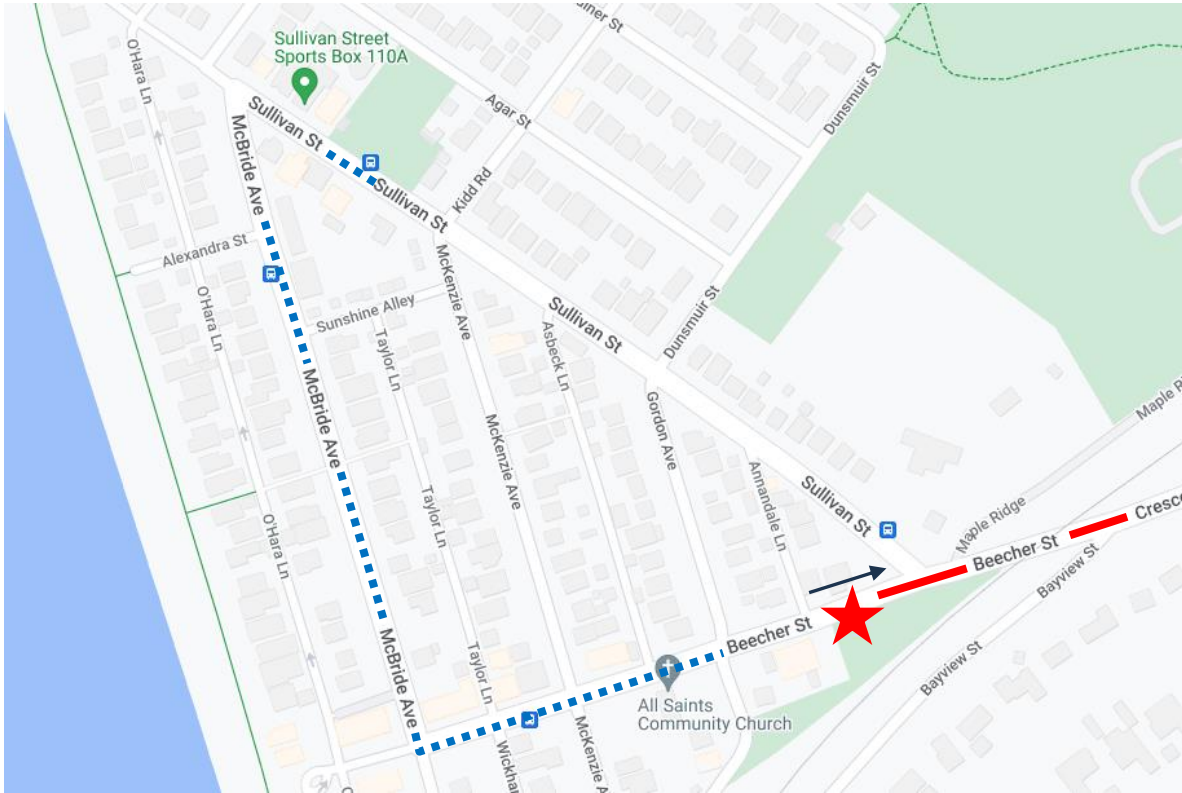

Alex Fest Detour Map

350 White Rock Centre: From temporary terminus at Beecher & Sullivan (stop 56085), resume regular route due to special event.

Regular route	
Portion missed	
Detour portion	
Temp Terminus	