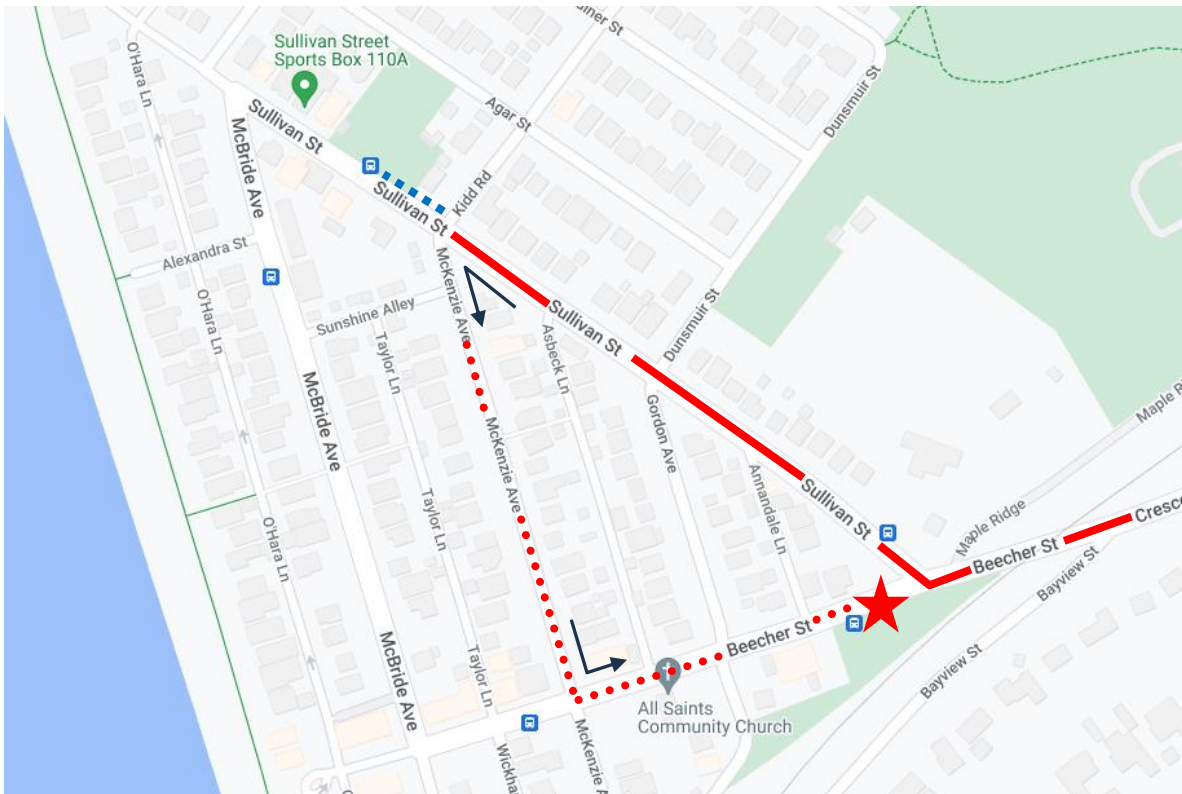

Alex Fest Detour Map

350 Crescent Beach: Regular route to Sullivan & McKenzie, then McKenzie, Beecher, to temporary terminus at Beecher & Sullivan (stop 56085) due to special event.

Regular route	
Portion missed	
Detour portion	
Temp Terminus	