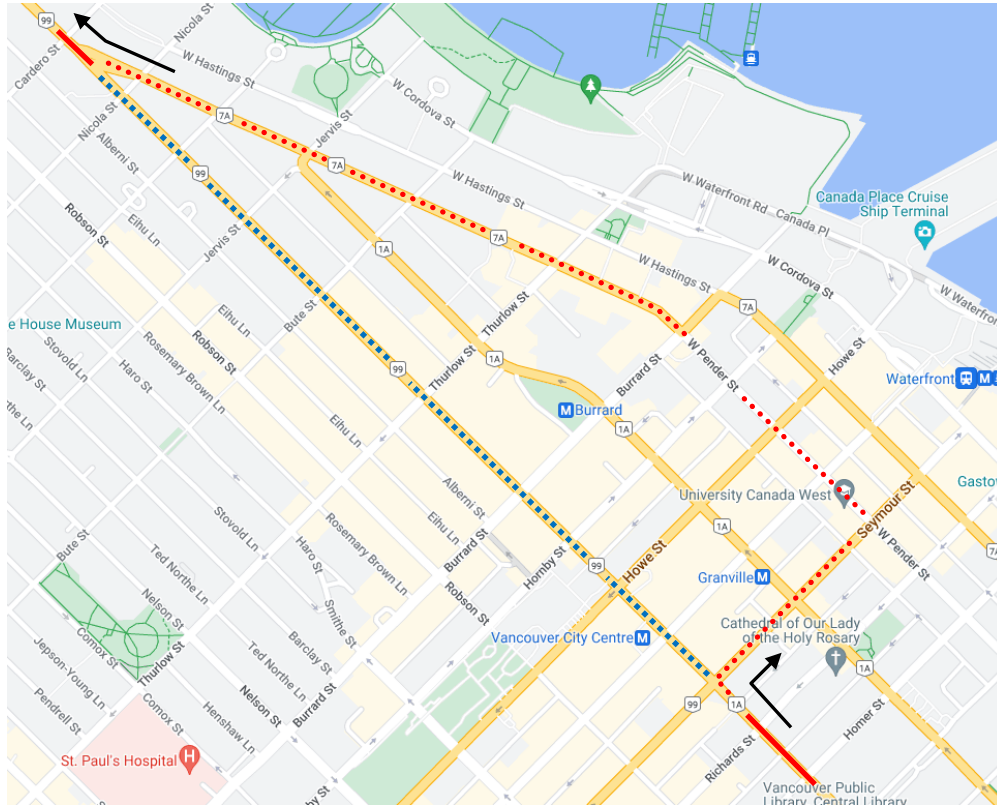

# Vancouver Sun Run Detour Map

**N24 Lynn Valley NightBus:** Regular route to Georgia and Seymour then Seymour, Pender, Georgia, then resume regular route due to special event.

Regular route	
Portion missed	
Detour portion	