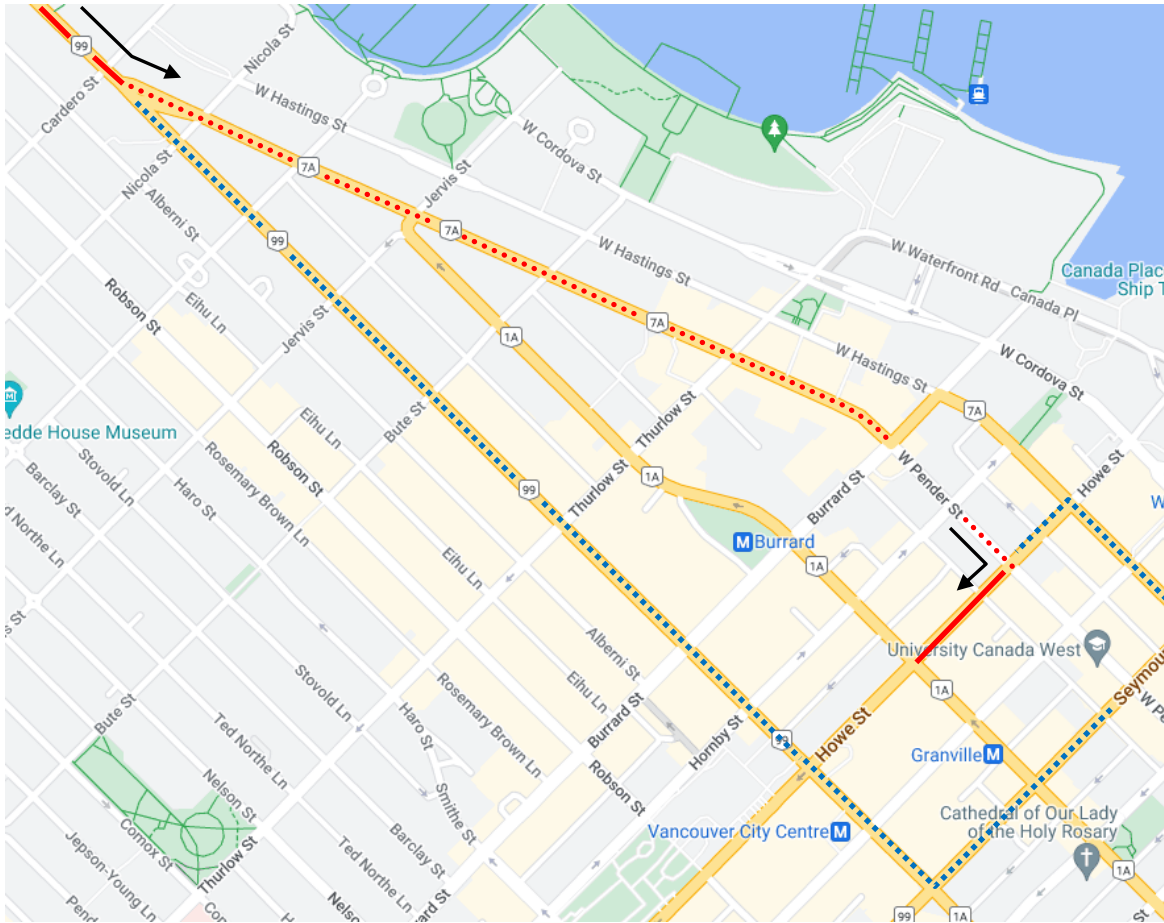

Vancouver Sun Run Detour Map

N24 Downtown NightBus: Regular route to Georgia and Pender then Pender, Howe, then resume regular route due to special event.

Regular route	
Portion missed	
Detour portion	