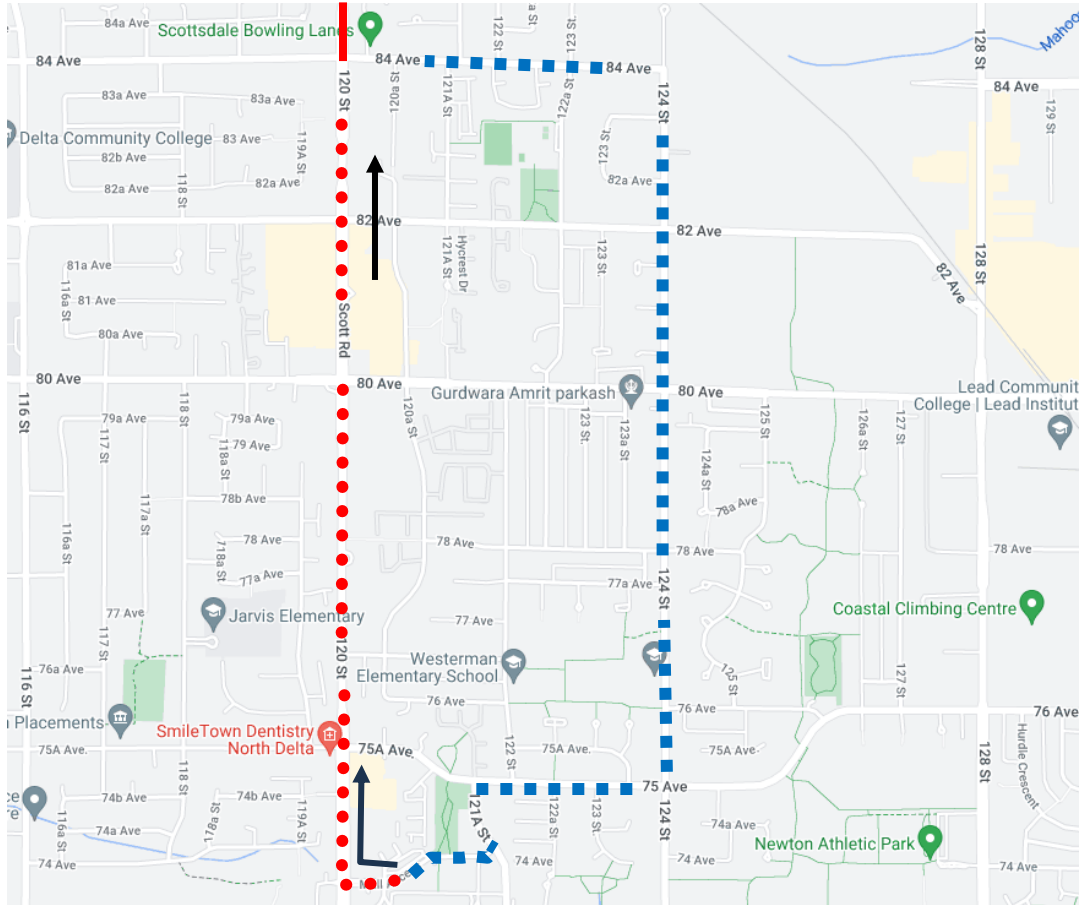

Vaisakhi Parade Detour Map

329 Surrey Central Station: From Scottsdale Exchange, via Mall Access Rd, Scott Rd, resume regular route due to special event.

Regular route	
Portion missed	
Detour portion	