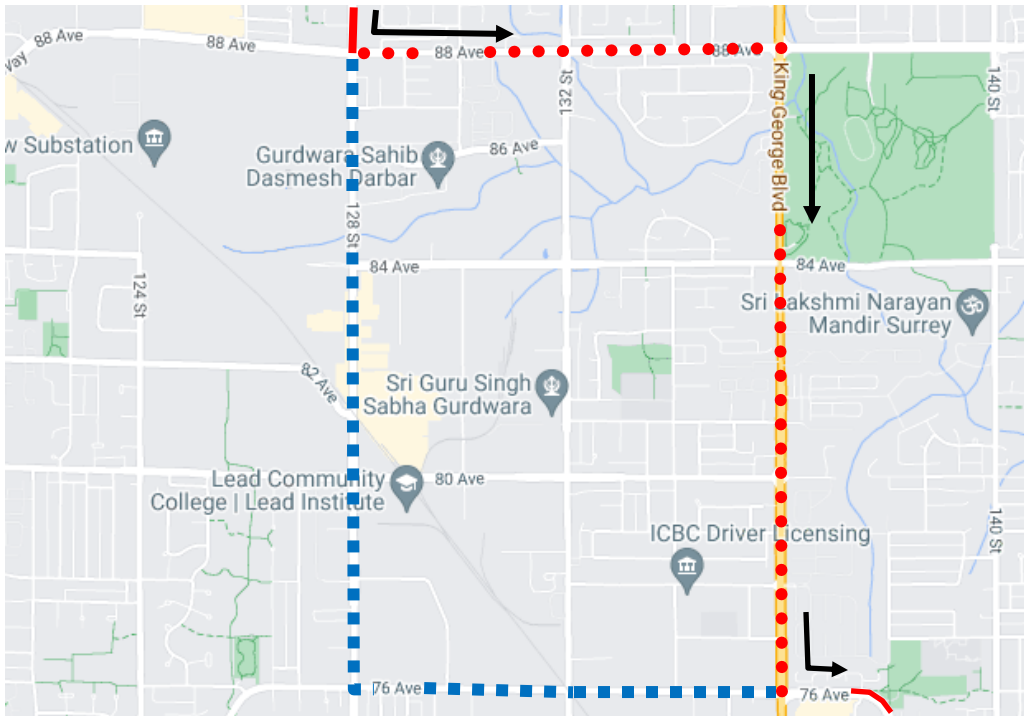

Vaisakhi Parade Detour Map

323 Newton Exchange: Regular route to 128 St and 88 Ave, via 88 Ave, King George Blvd, 76 Ave, resume regular route due to special event.

Regular route	
Portion missed	
Detour portion	