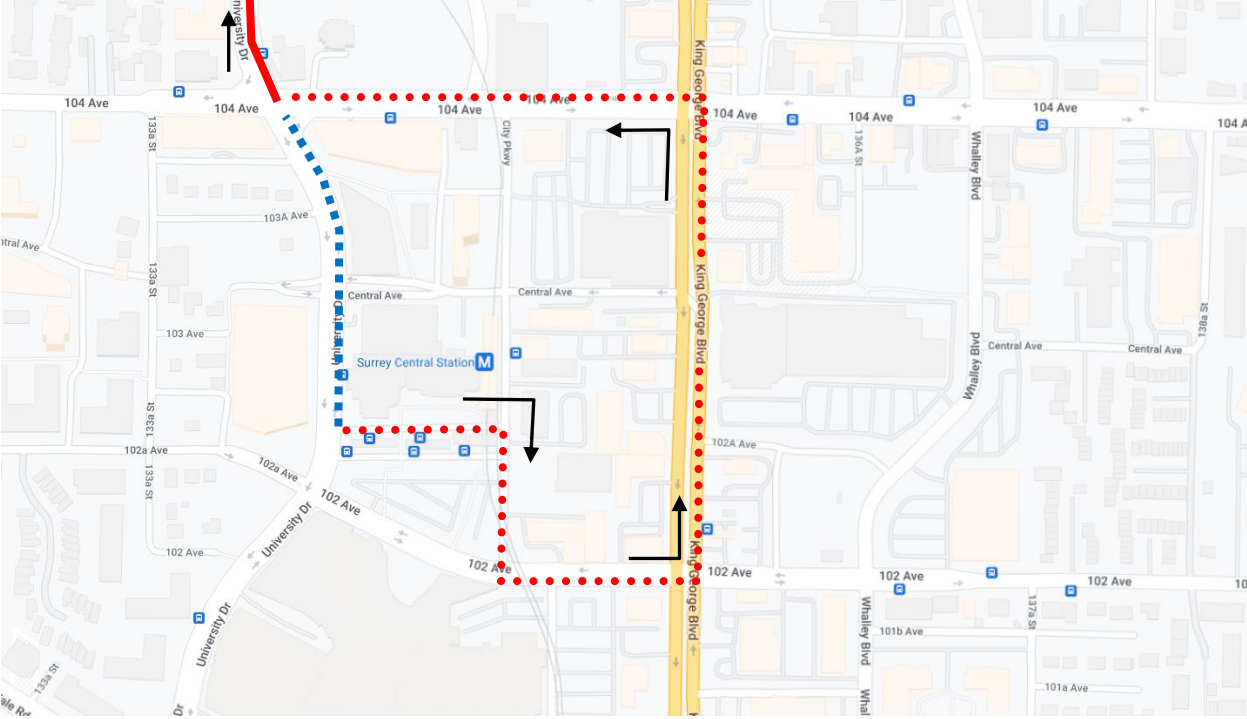

Party for the Planet Detour Map

371 Scott Road Station: From Surrey Central Station, via City Parkway, 102 Ave, King George Blvd, 104 Ave, University Dr, resume regular route.

Regular route	
Portion missed	
Detour portion	