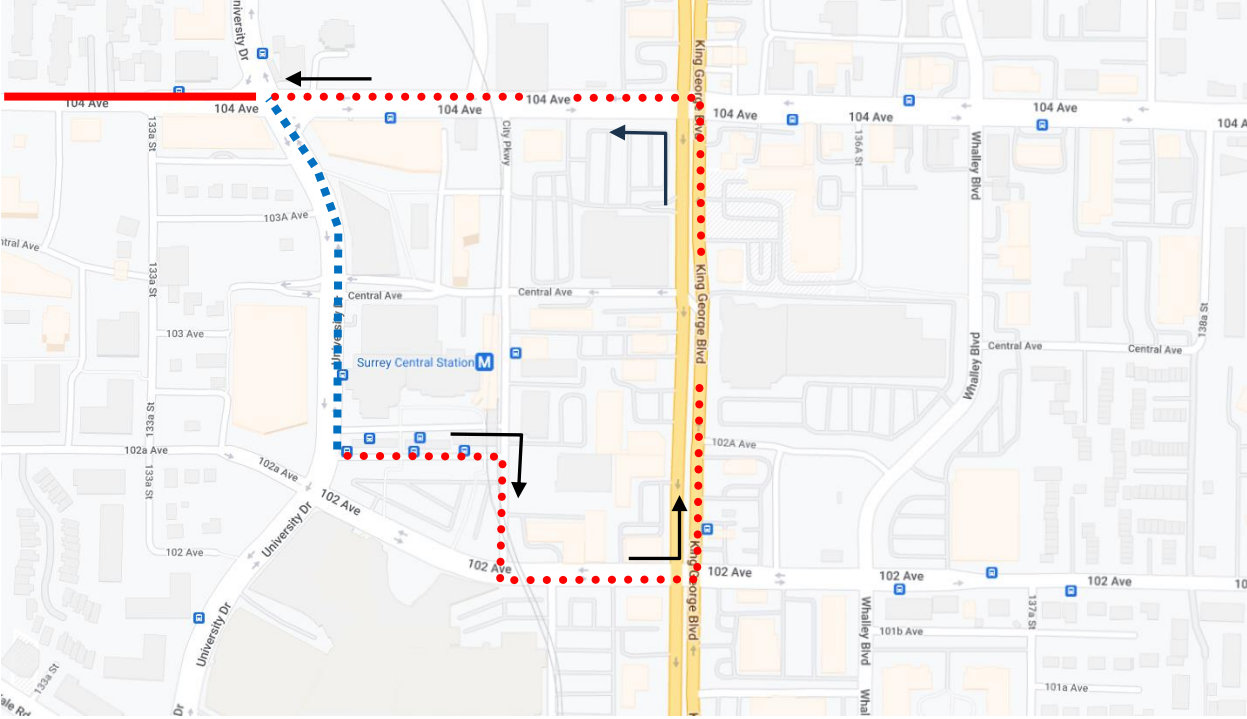

Party for the Planet Detour Map

324 Newton Exchange: From Surrey Central Station, via City Parkway, 102 Ave, King George Blvd, 104 Ave, resume regular route.

| | |
|----------------|--|
| Regular route |  |
| Portion missed |  |
| Detour portion |  |