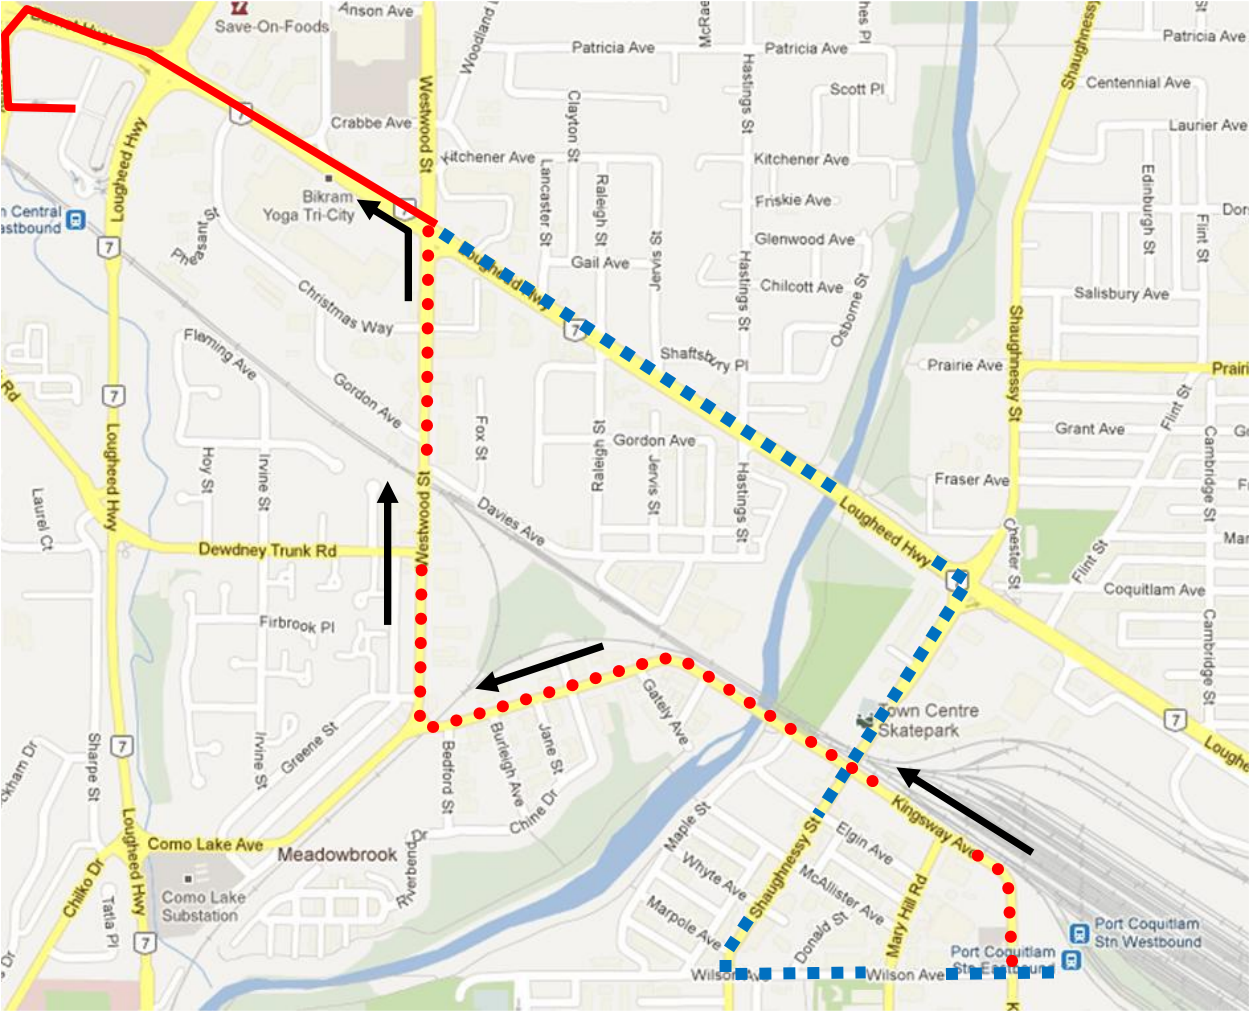

May Day Detour Map

160 Kootenay Loop: From Port Coquitlam Station via Kingsway, Westwood, Lougheed Hwy to Coquitlam Station

| | |
|----------------|--|
| Regular route |  |
| Portion missed |  |
| Detour portion |  |