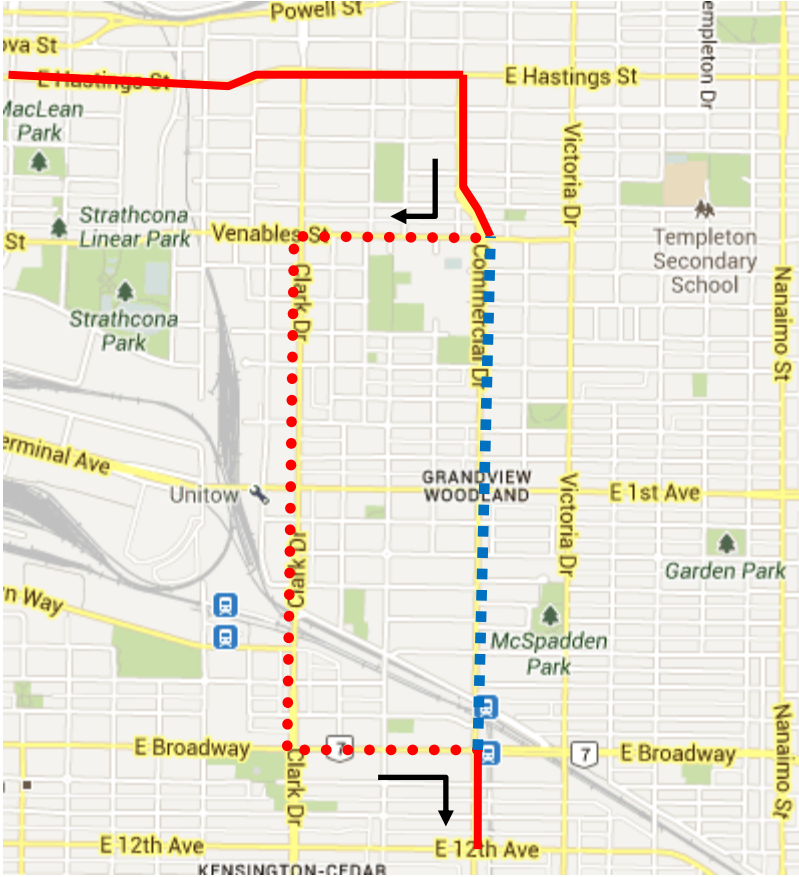

Italian Day Detour Map

20 Victoria: Regular route to Commercial & Venables, then via Venables, Clark, Broadway, Commercial, regular route

Regular route	
Portion missed	
Detour portion	