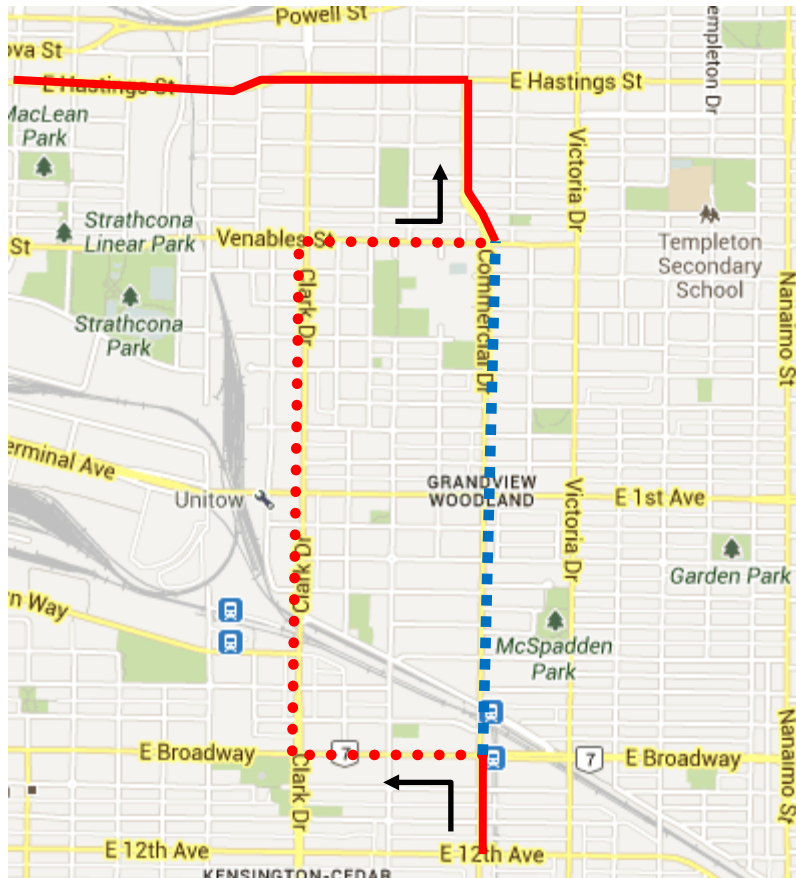

# Italian Day Detour Map

**20 Downtown:** Regular route to Commercial & Broadway, then via Broadway, Clark, Venables, Commercial, regular route

Regular route	
Portion missed	
Detour portion	