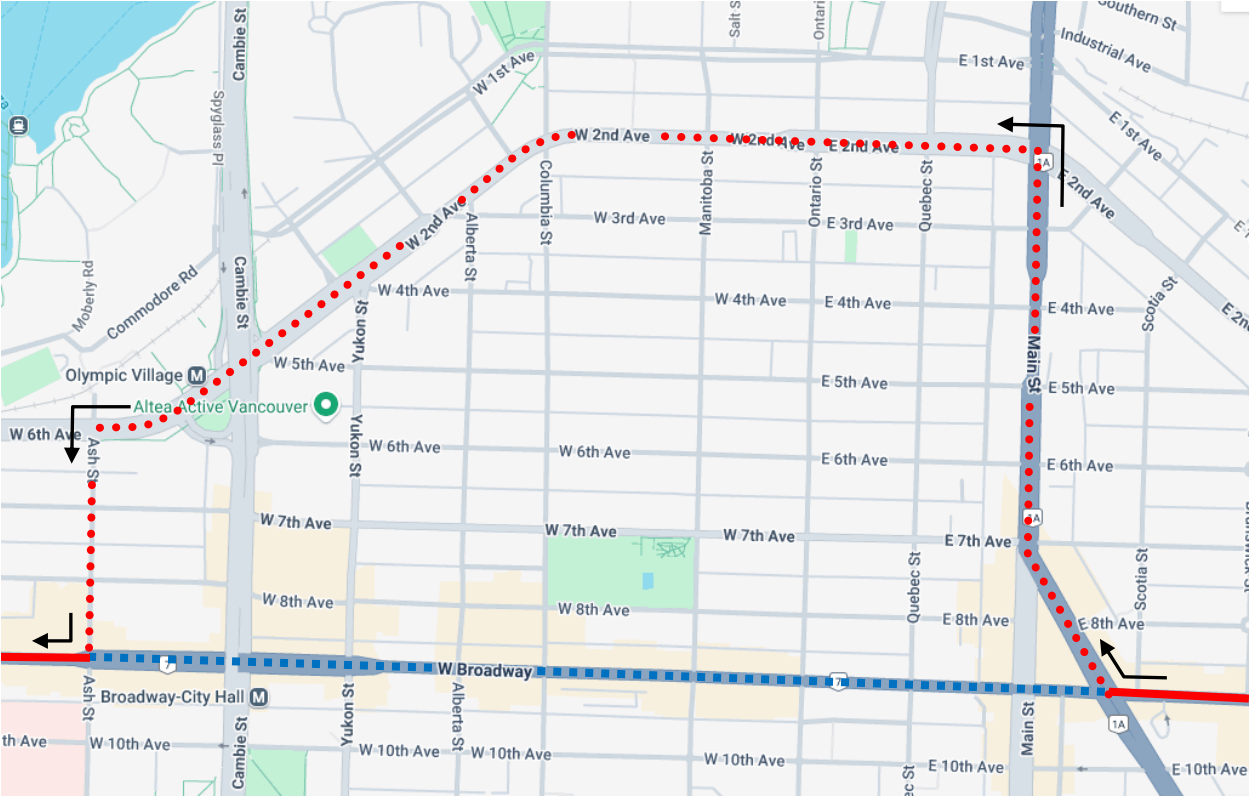

BMO Marathon Detour Map

99 UBC: Regular route to Broadway & Kingsway, then Kingsway, Main St, 2 Ave, Ash St, Broadway, then regular route.

Regular route	
Portion missed	
Detour portion	