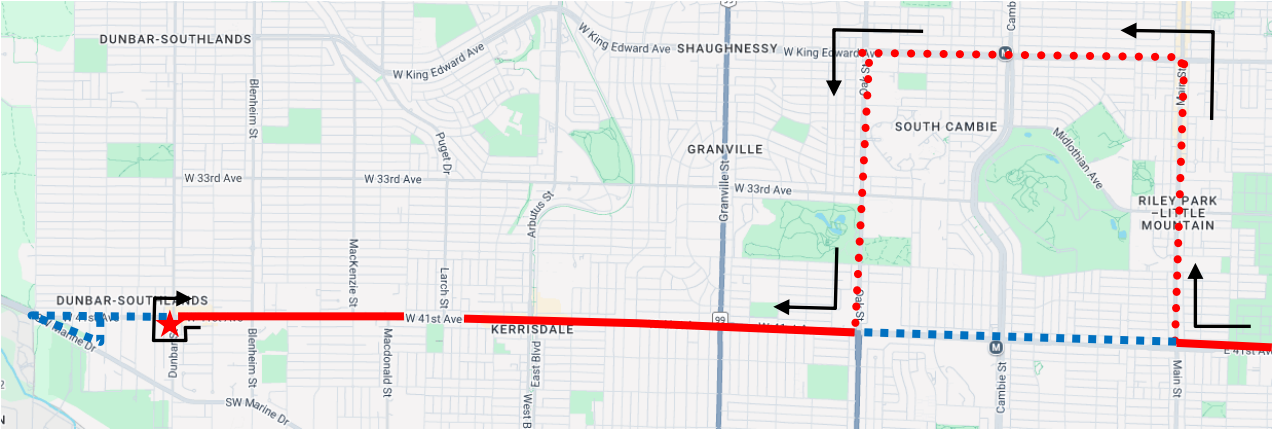

# BMO Marathon Detour Map

**41 Crown:** Regular route to 41 Ave and Main St, then Main St, King Edward Ave, Oak St, 41 Ave, to temporary terminus at Dunbar Loop.

|                |  |
|----------------|--|
| Regular route  |  |
| Portion missed |  |
| Detour portion |  |
| Temp Terminus  |  |