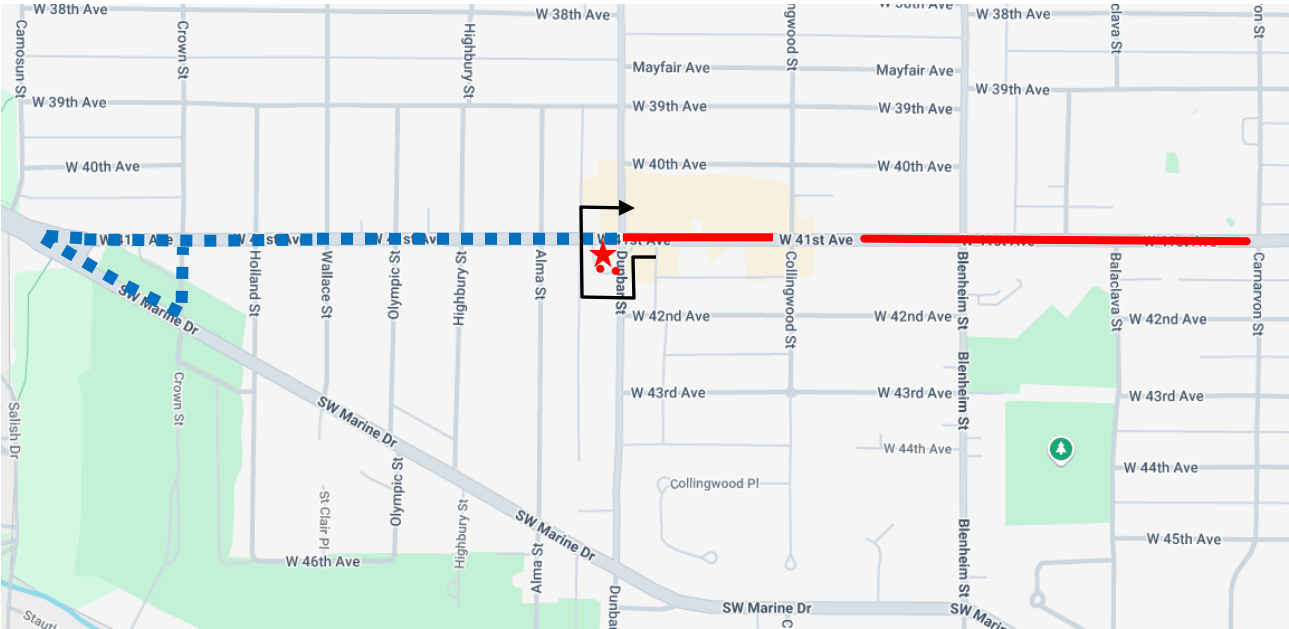

BMO Marathon Detour Map

41 Crown: Regular route to 41 Ave at Dunbar, then terminating at Dunbar Loop to resume regular route as 41 Joyce Stn.

Regular route	
Portion missed	
Detour portion	
Temp Terminus	