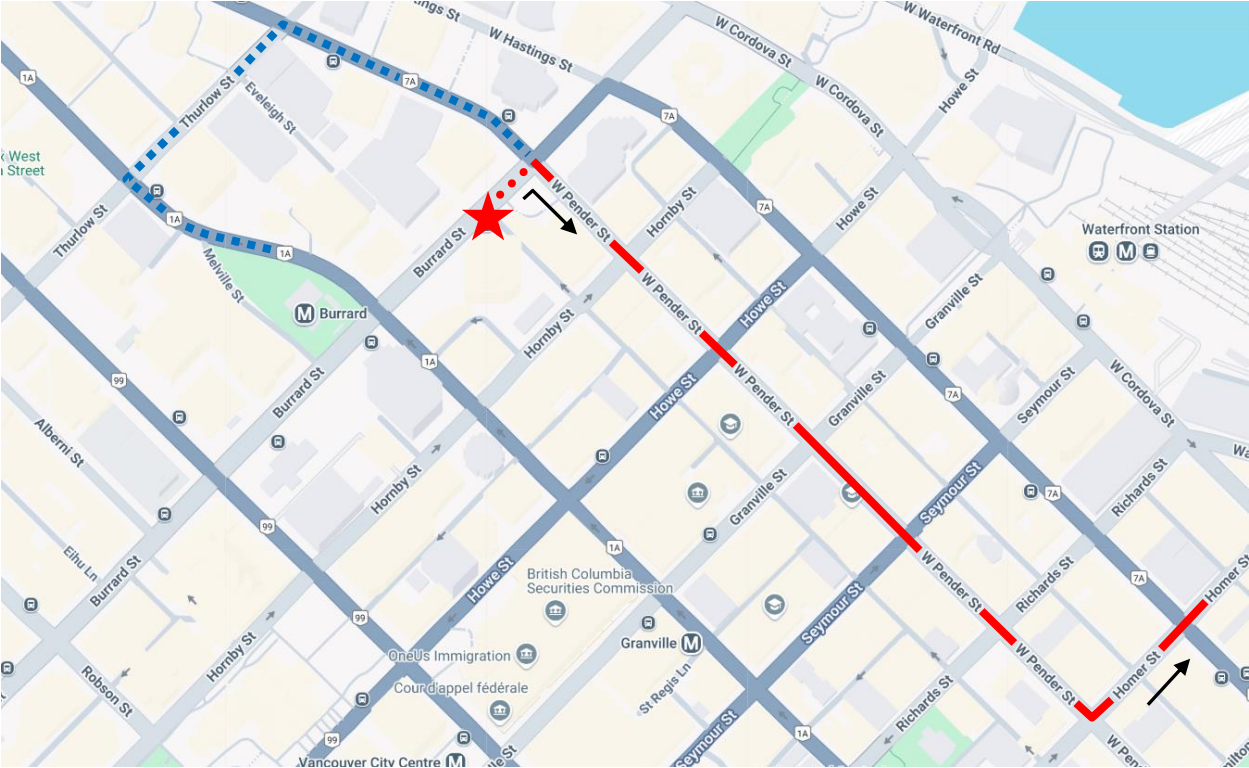

BMO Marathon Detour Map

210 Upper Lynn Valley detour: Starting from the temporary terminus on Burrard before Pender, then continue Burrard, Pender then regular route.

Regular route	
Portion missed	
Detour portion	
Temp Terminus	