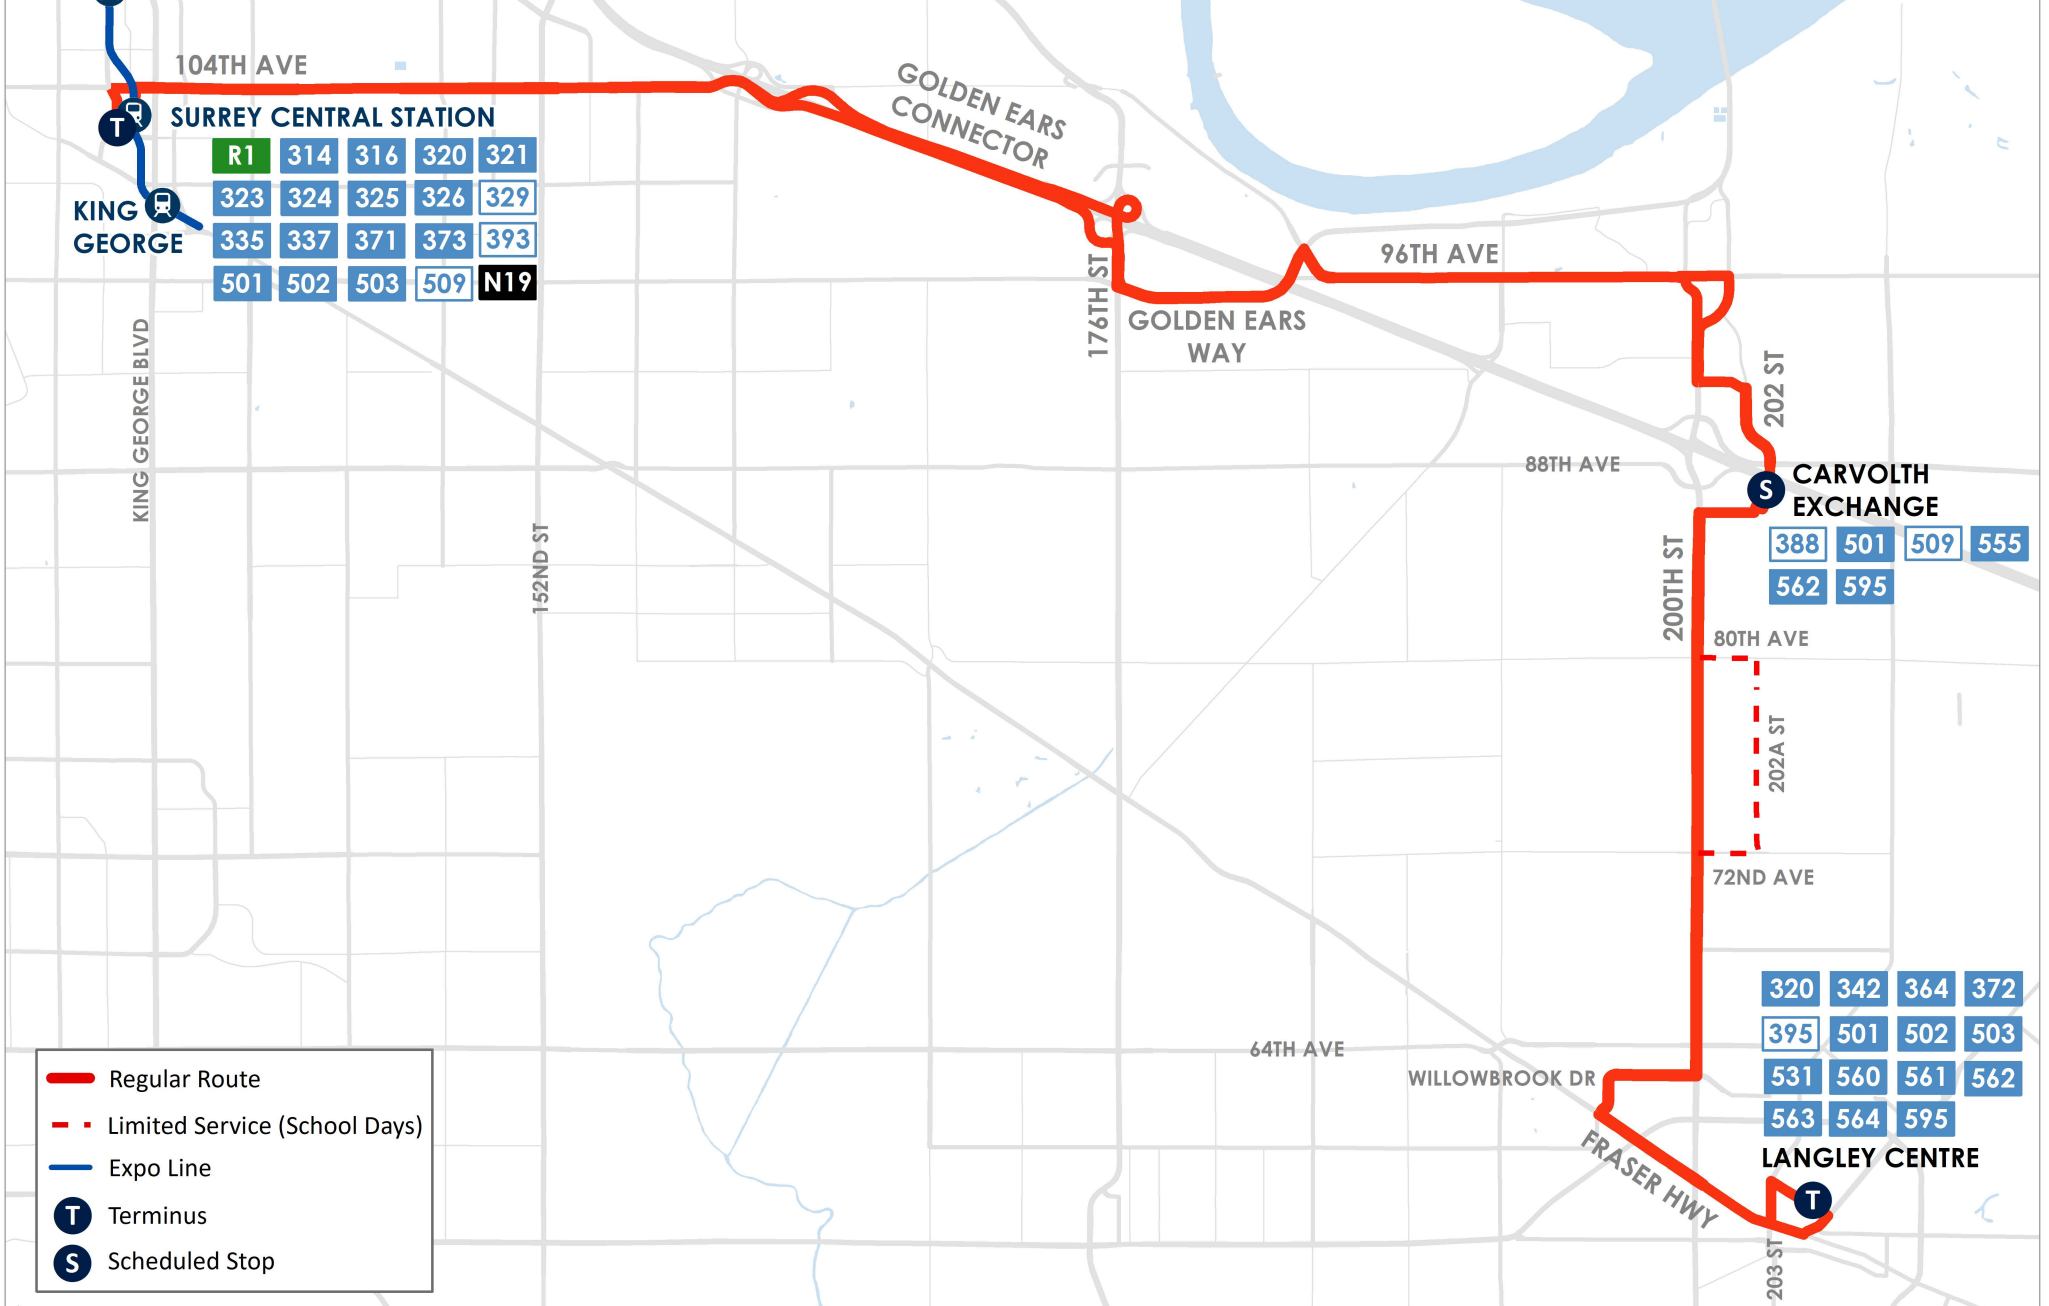

T 501 LANGLEY CENTRE / SURREY CENTRAL STATION

SURREY CENTRAL STATION

R1	314	316	320	321
323	324	325	326	329
335	337	371	373	393
501	502	503	509	N19

CARVOLTH EXCHANGE

388	501	509	555
562	595		

LANGLEY CENTRE

320	342	364	372
395	501	502	503
531	560	561	562
563	564	595	

- Regular Route
- - Limited Service (School Days)
- Expo Line
- T** Terminus
- S** Scheduled Stop