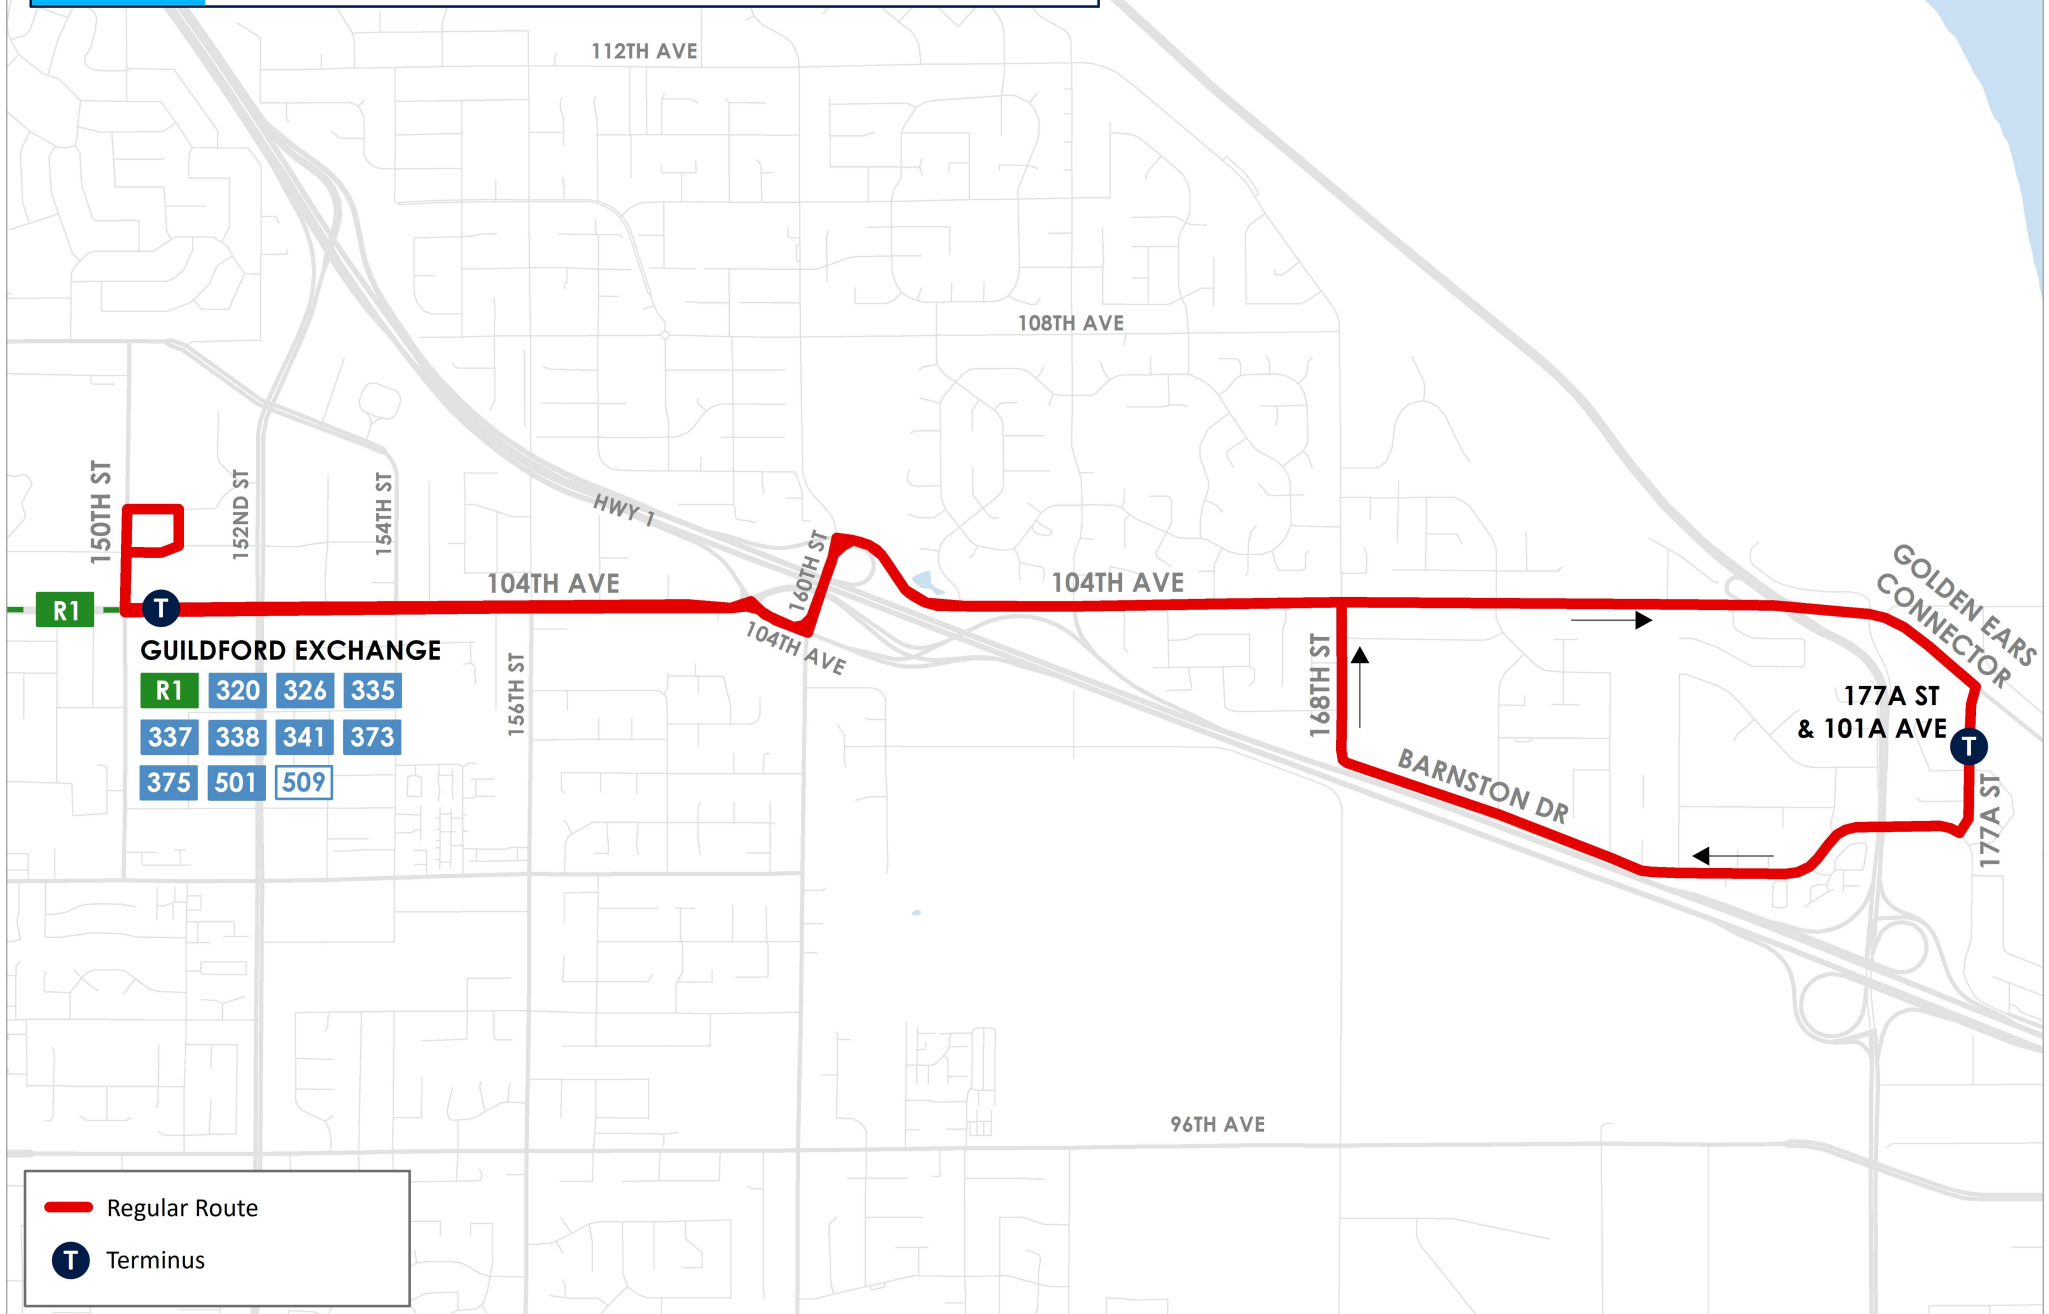

# 338 EAST FRASER HEIGHTS / GUILDFORD

### GUILDFORD EXCHANGE

R1	320	326	335
337	338	341	373
375	501	509	

Regular Route

Terminus