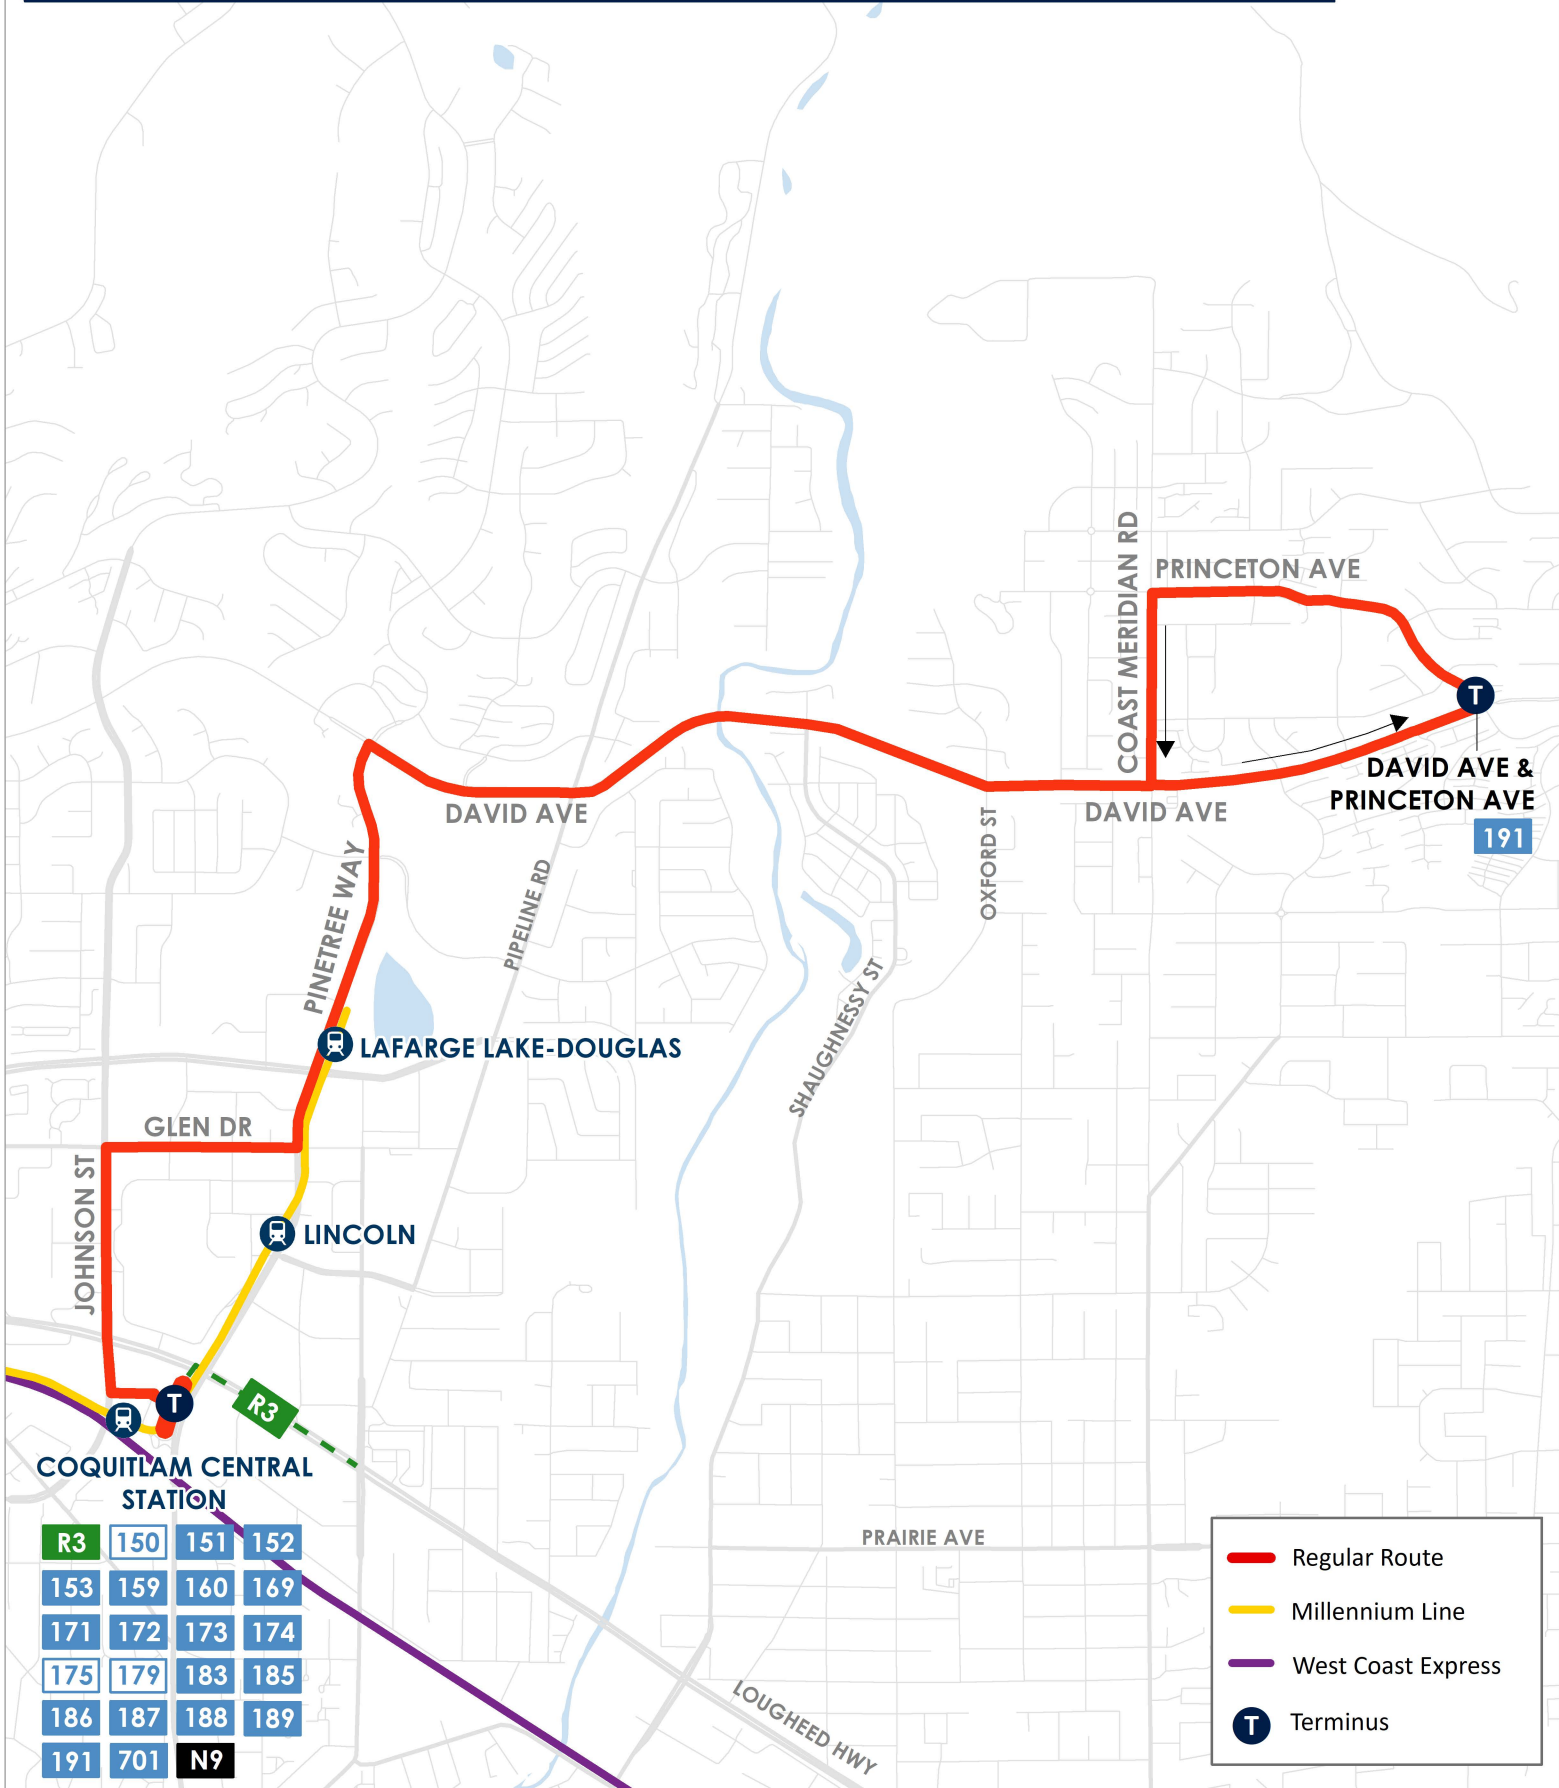

191 COQUITLAM CENTRAL STATION / BURKE MOUNTAIN

COQUITLAM CENTRAL STATION

R3	150	151	152
153	159	160	169
171	172	173	174
175	179	183	185
186	187	188	189
191	701	N9	

-  Regular Route
-  Millennium Line
-  West Coast Express
-  Terminus