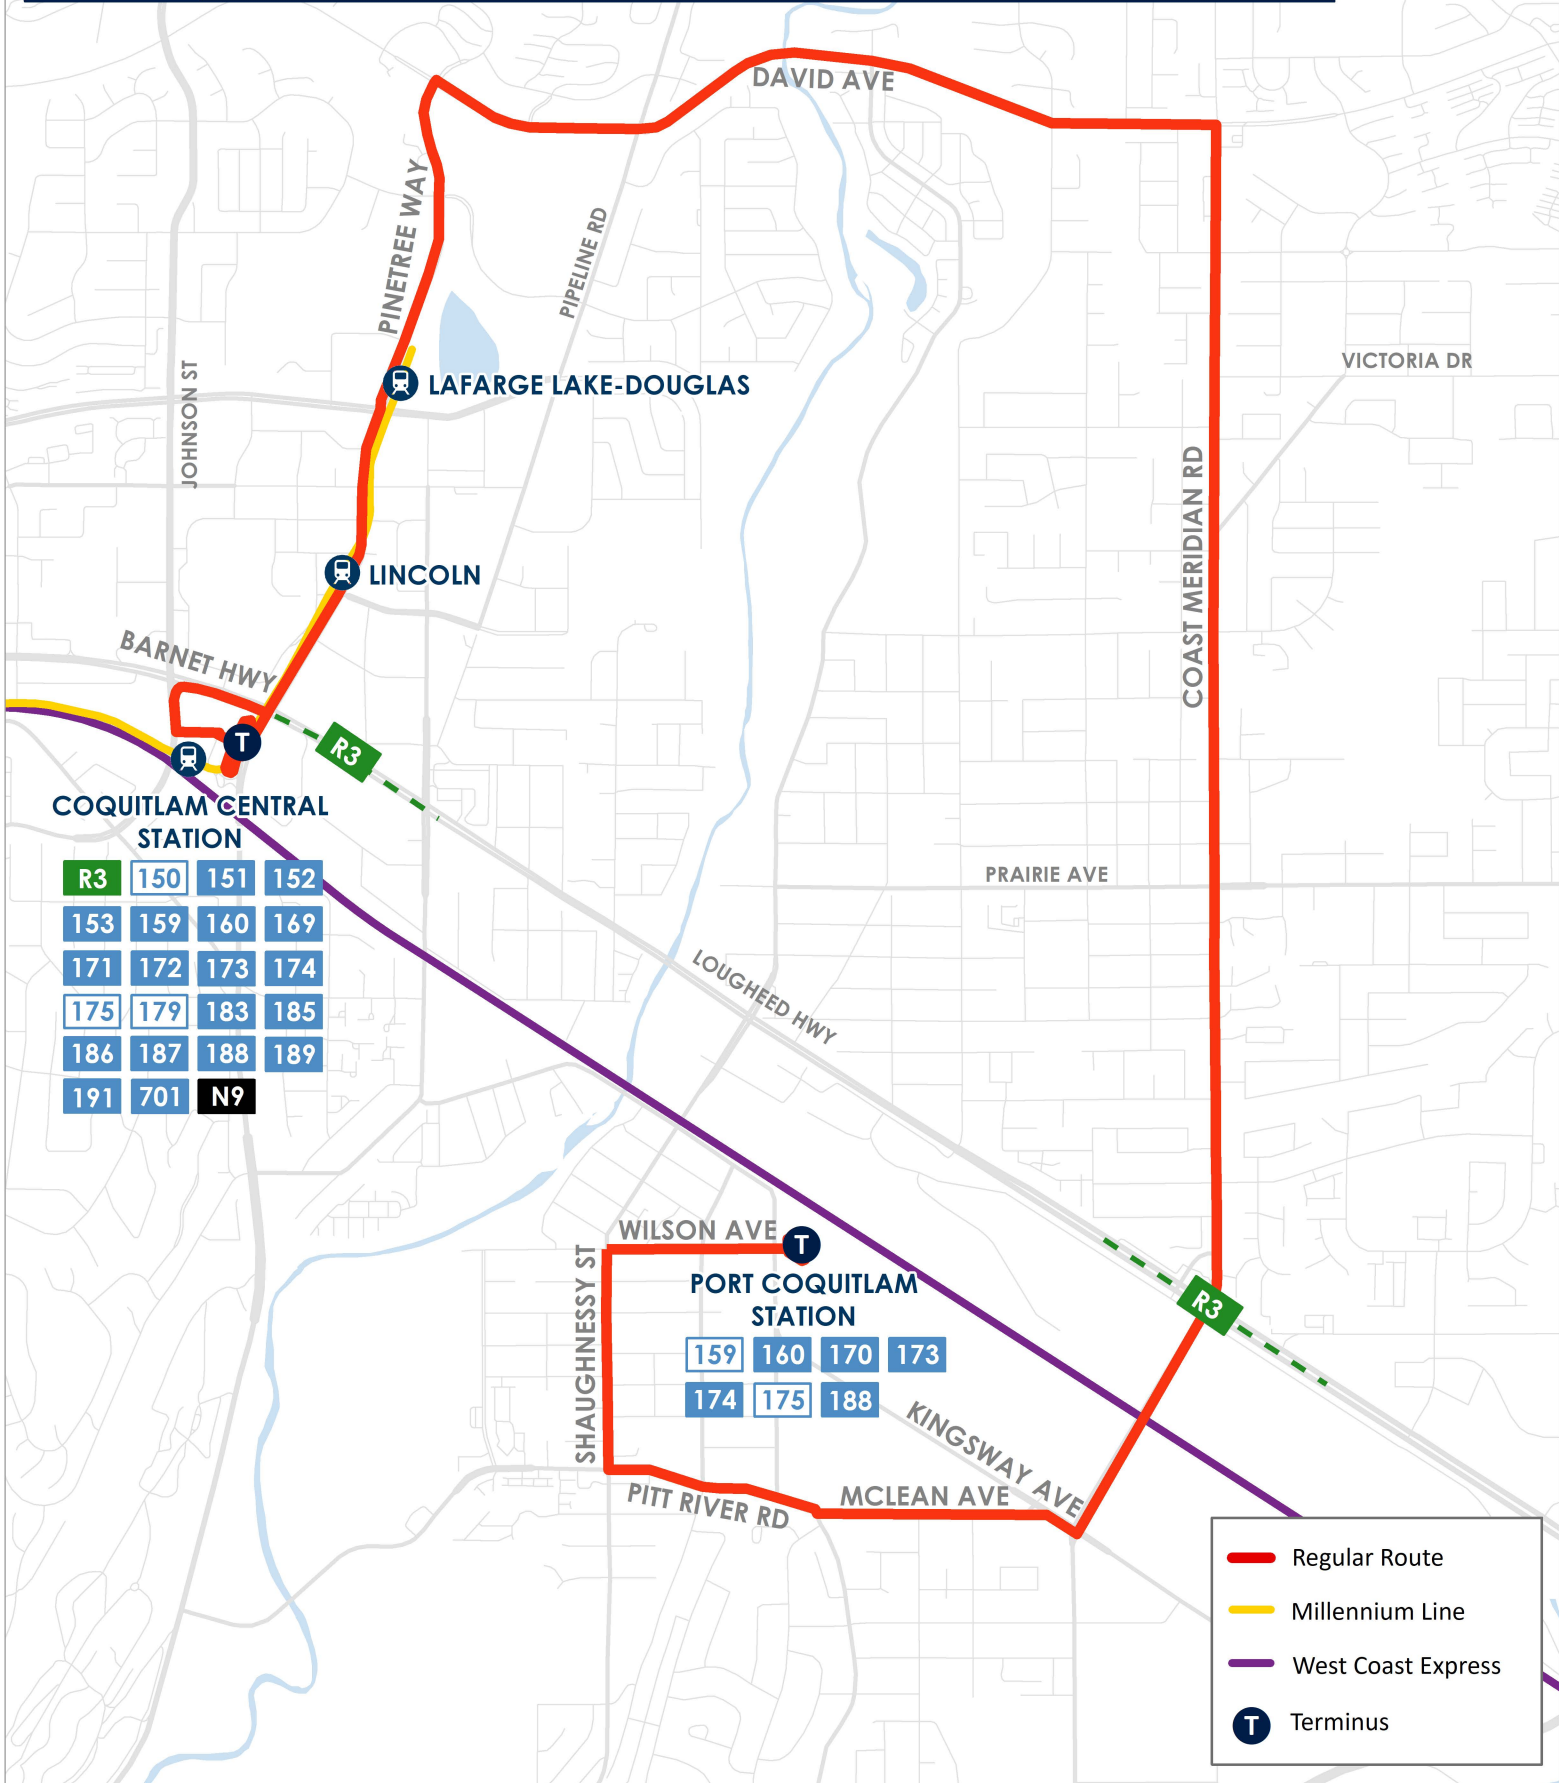

188 COQUITLAM CENTRAL STATION / PORT COQUITLAM STATION

COQUITLAM CENTRAL STATION

R3	150	151	152
153	159	160	169
171	172	173	174
175	179	183	185
186	187	188	189
191	701	N9	

PORT COQUITLAM STATION

159	160	170	173
174	175	188	

- Regular Route
- Millennium Line
- West Coast Express
- Terminus