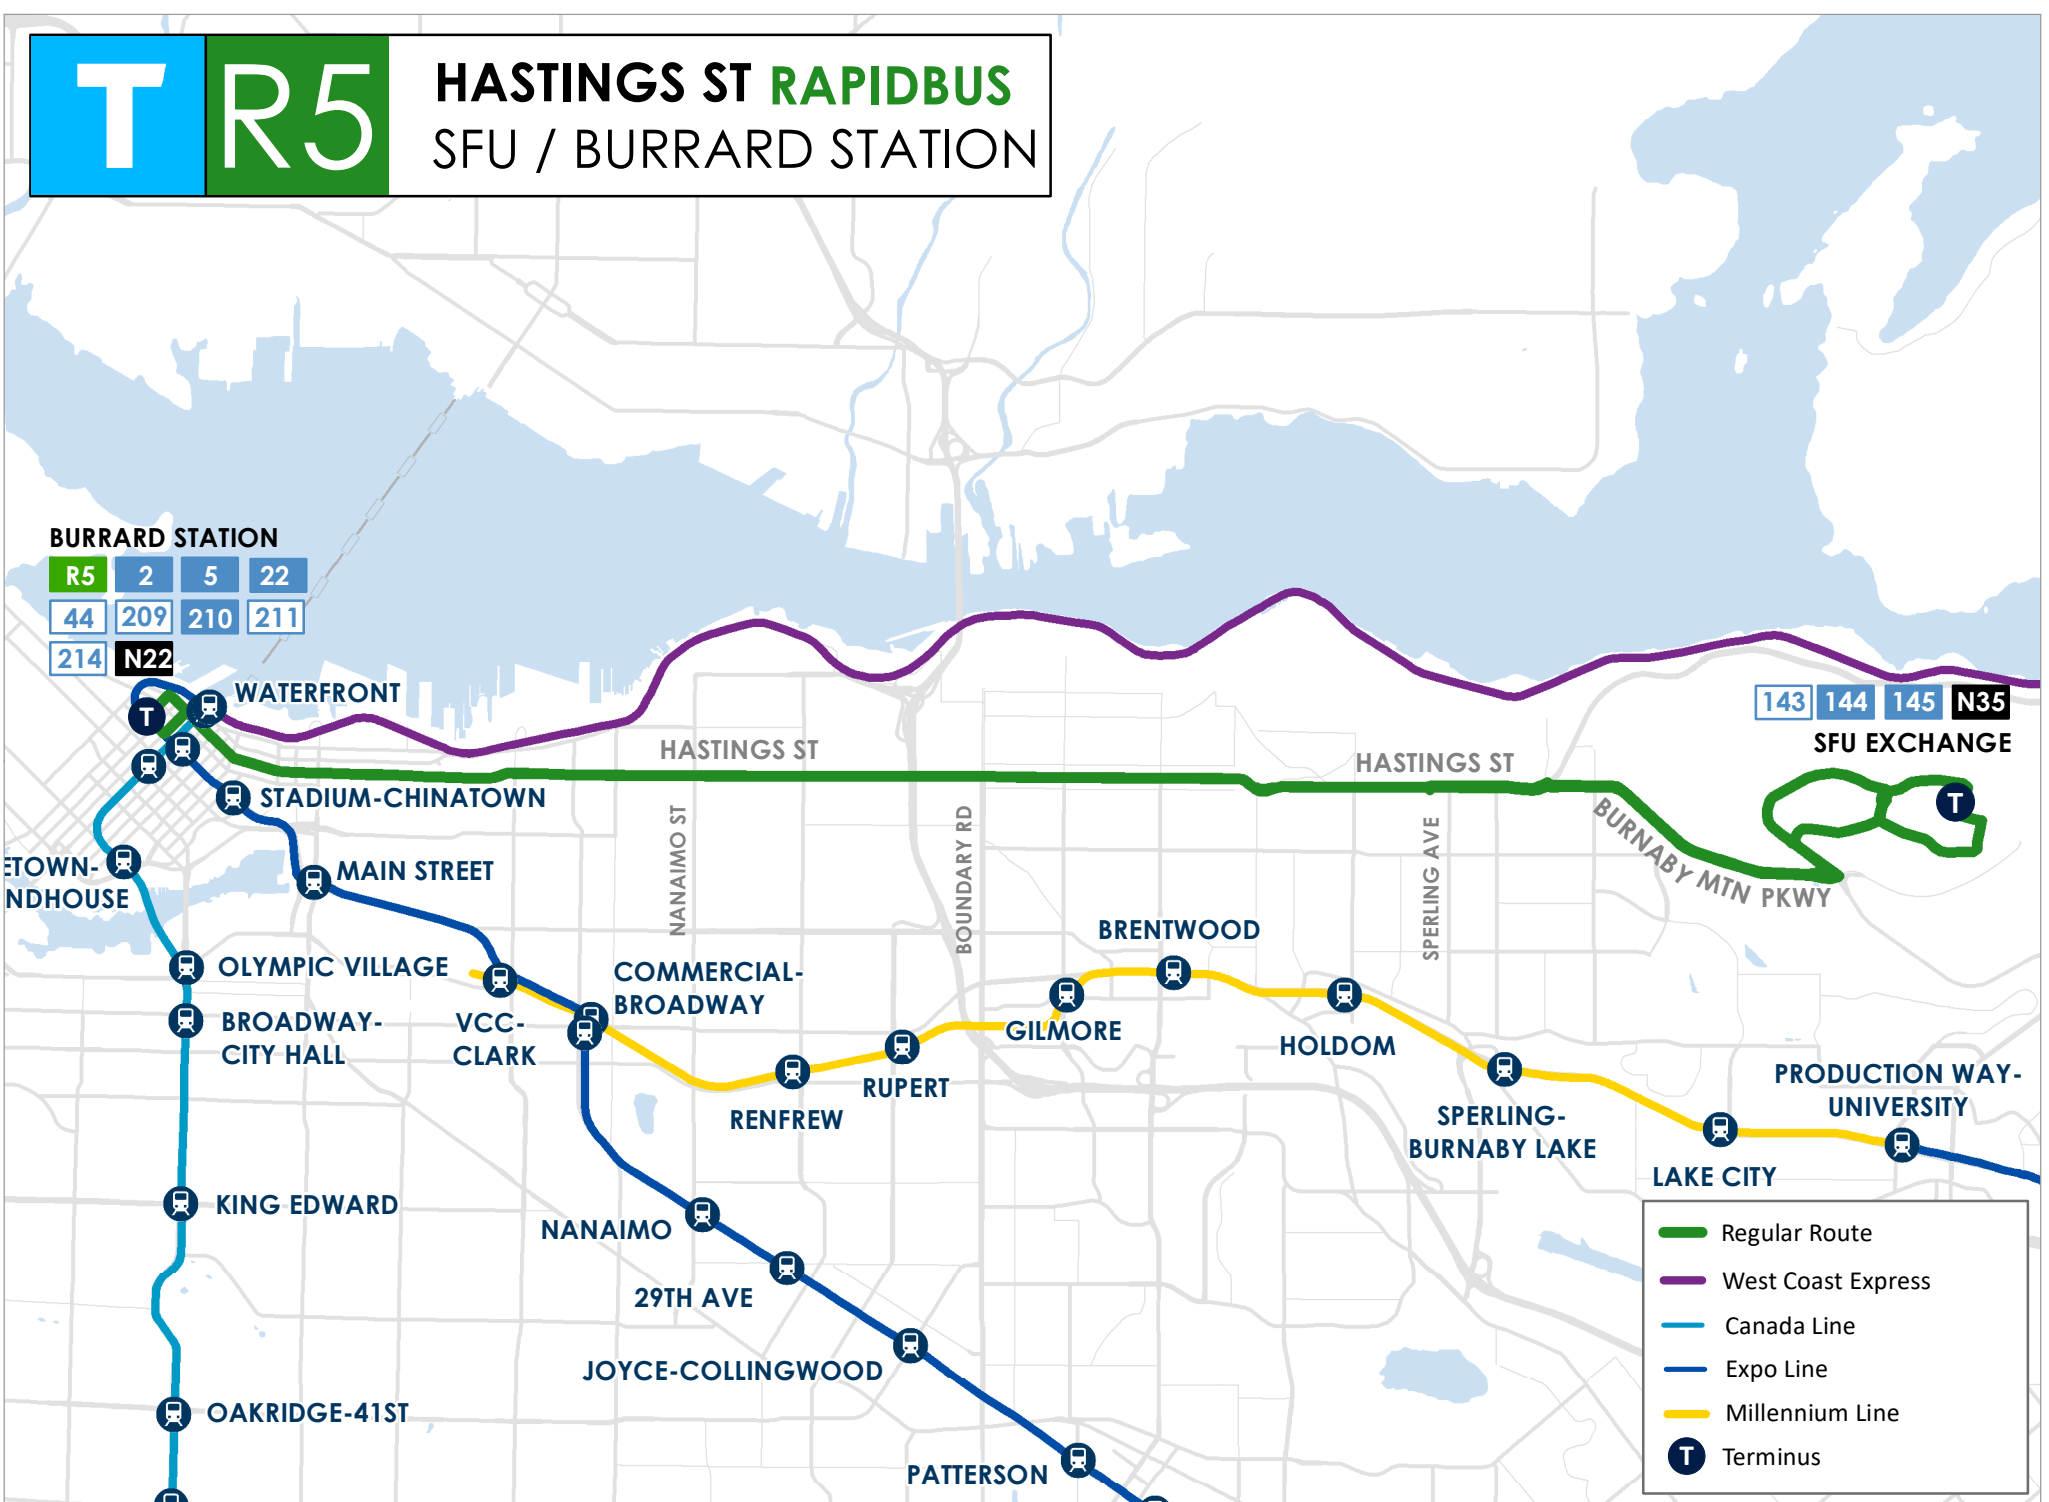

T R5 HASTINGS ST RAPIDBUS

SFU / BURRARD STATION

BURRARD STATION

R5	2	5	22
44	209	210	211
214	N22		

143	144	145	N35
-----	-----	-----	-----

- Regular Route
- West Coast Express
- Canada Line
- Expo Line
- Millennium Line
- T** Terminus