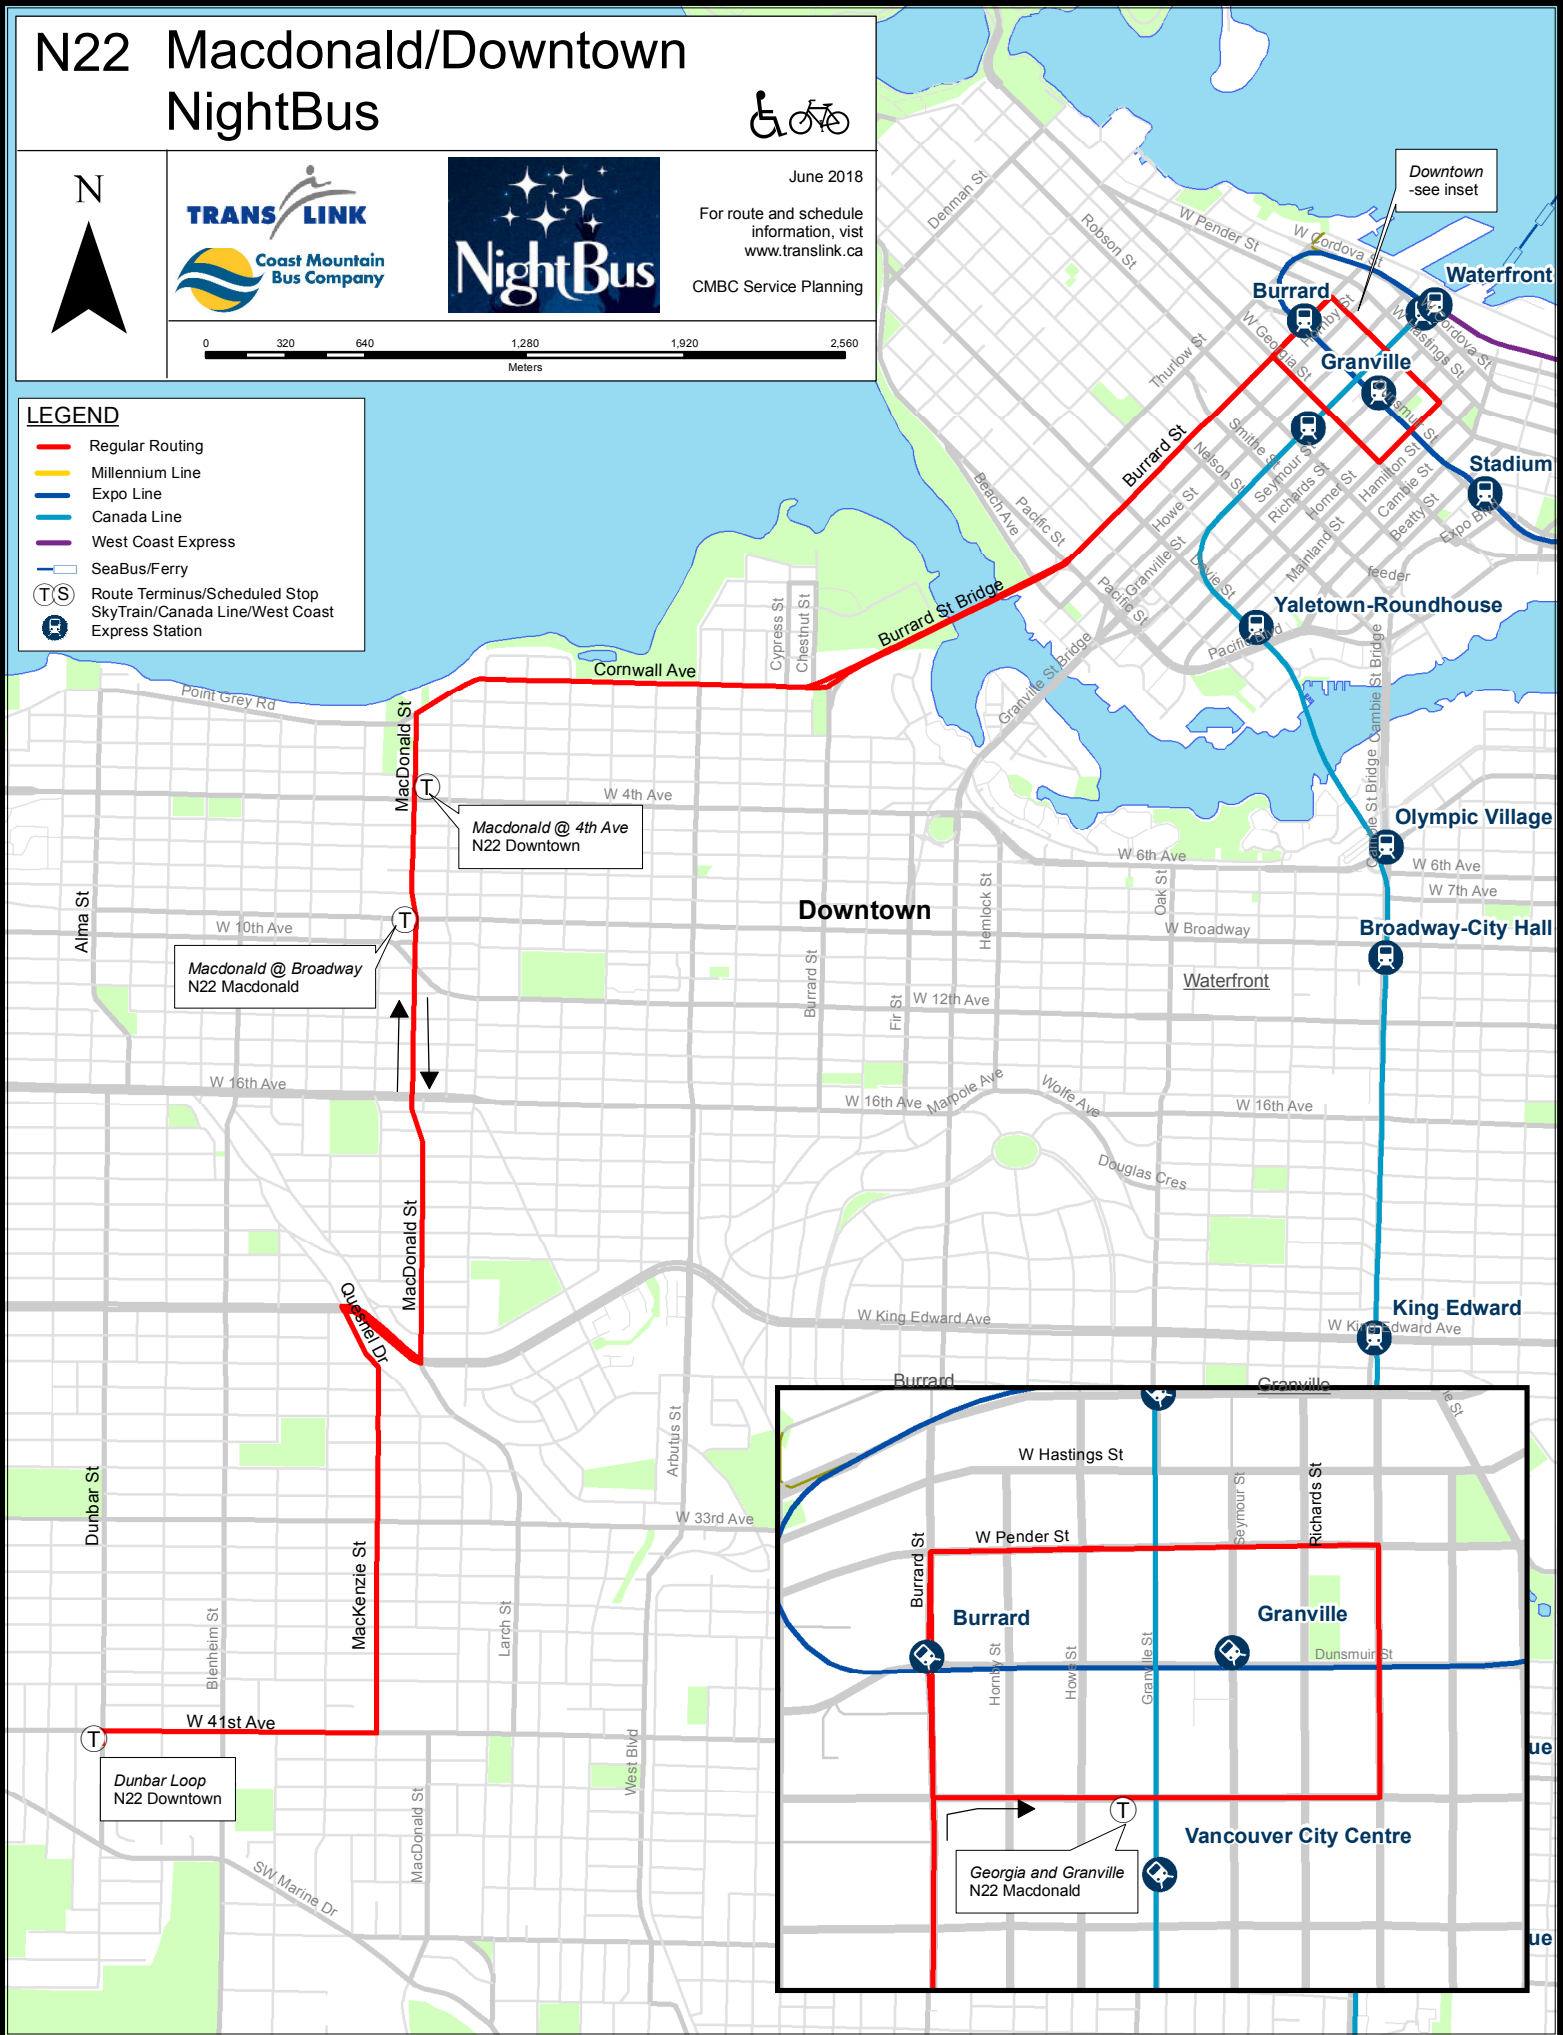

N22 Macdonald/Downtown NightBus

June 2018

For route and schedule information, visit www.translink.ca

CMBC Service Planning

LEGEND

- Regular Routing
- Millennium Line
- Expo Line
- Canada Line
- West Coast Express
- SeaBus/Ferry
- T Route Terminus/Scheduled Stop
- S SkyTrain/Canada Line/West Coast Express Station

Downtown - see inset

Macdonald @ Broadway
N22 Macdonald

Macdonald @ 4th Ave
N22 Downtown

Dunbar Loop
N22 Downtown

Georgia and Granville
N22 Macdonald