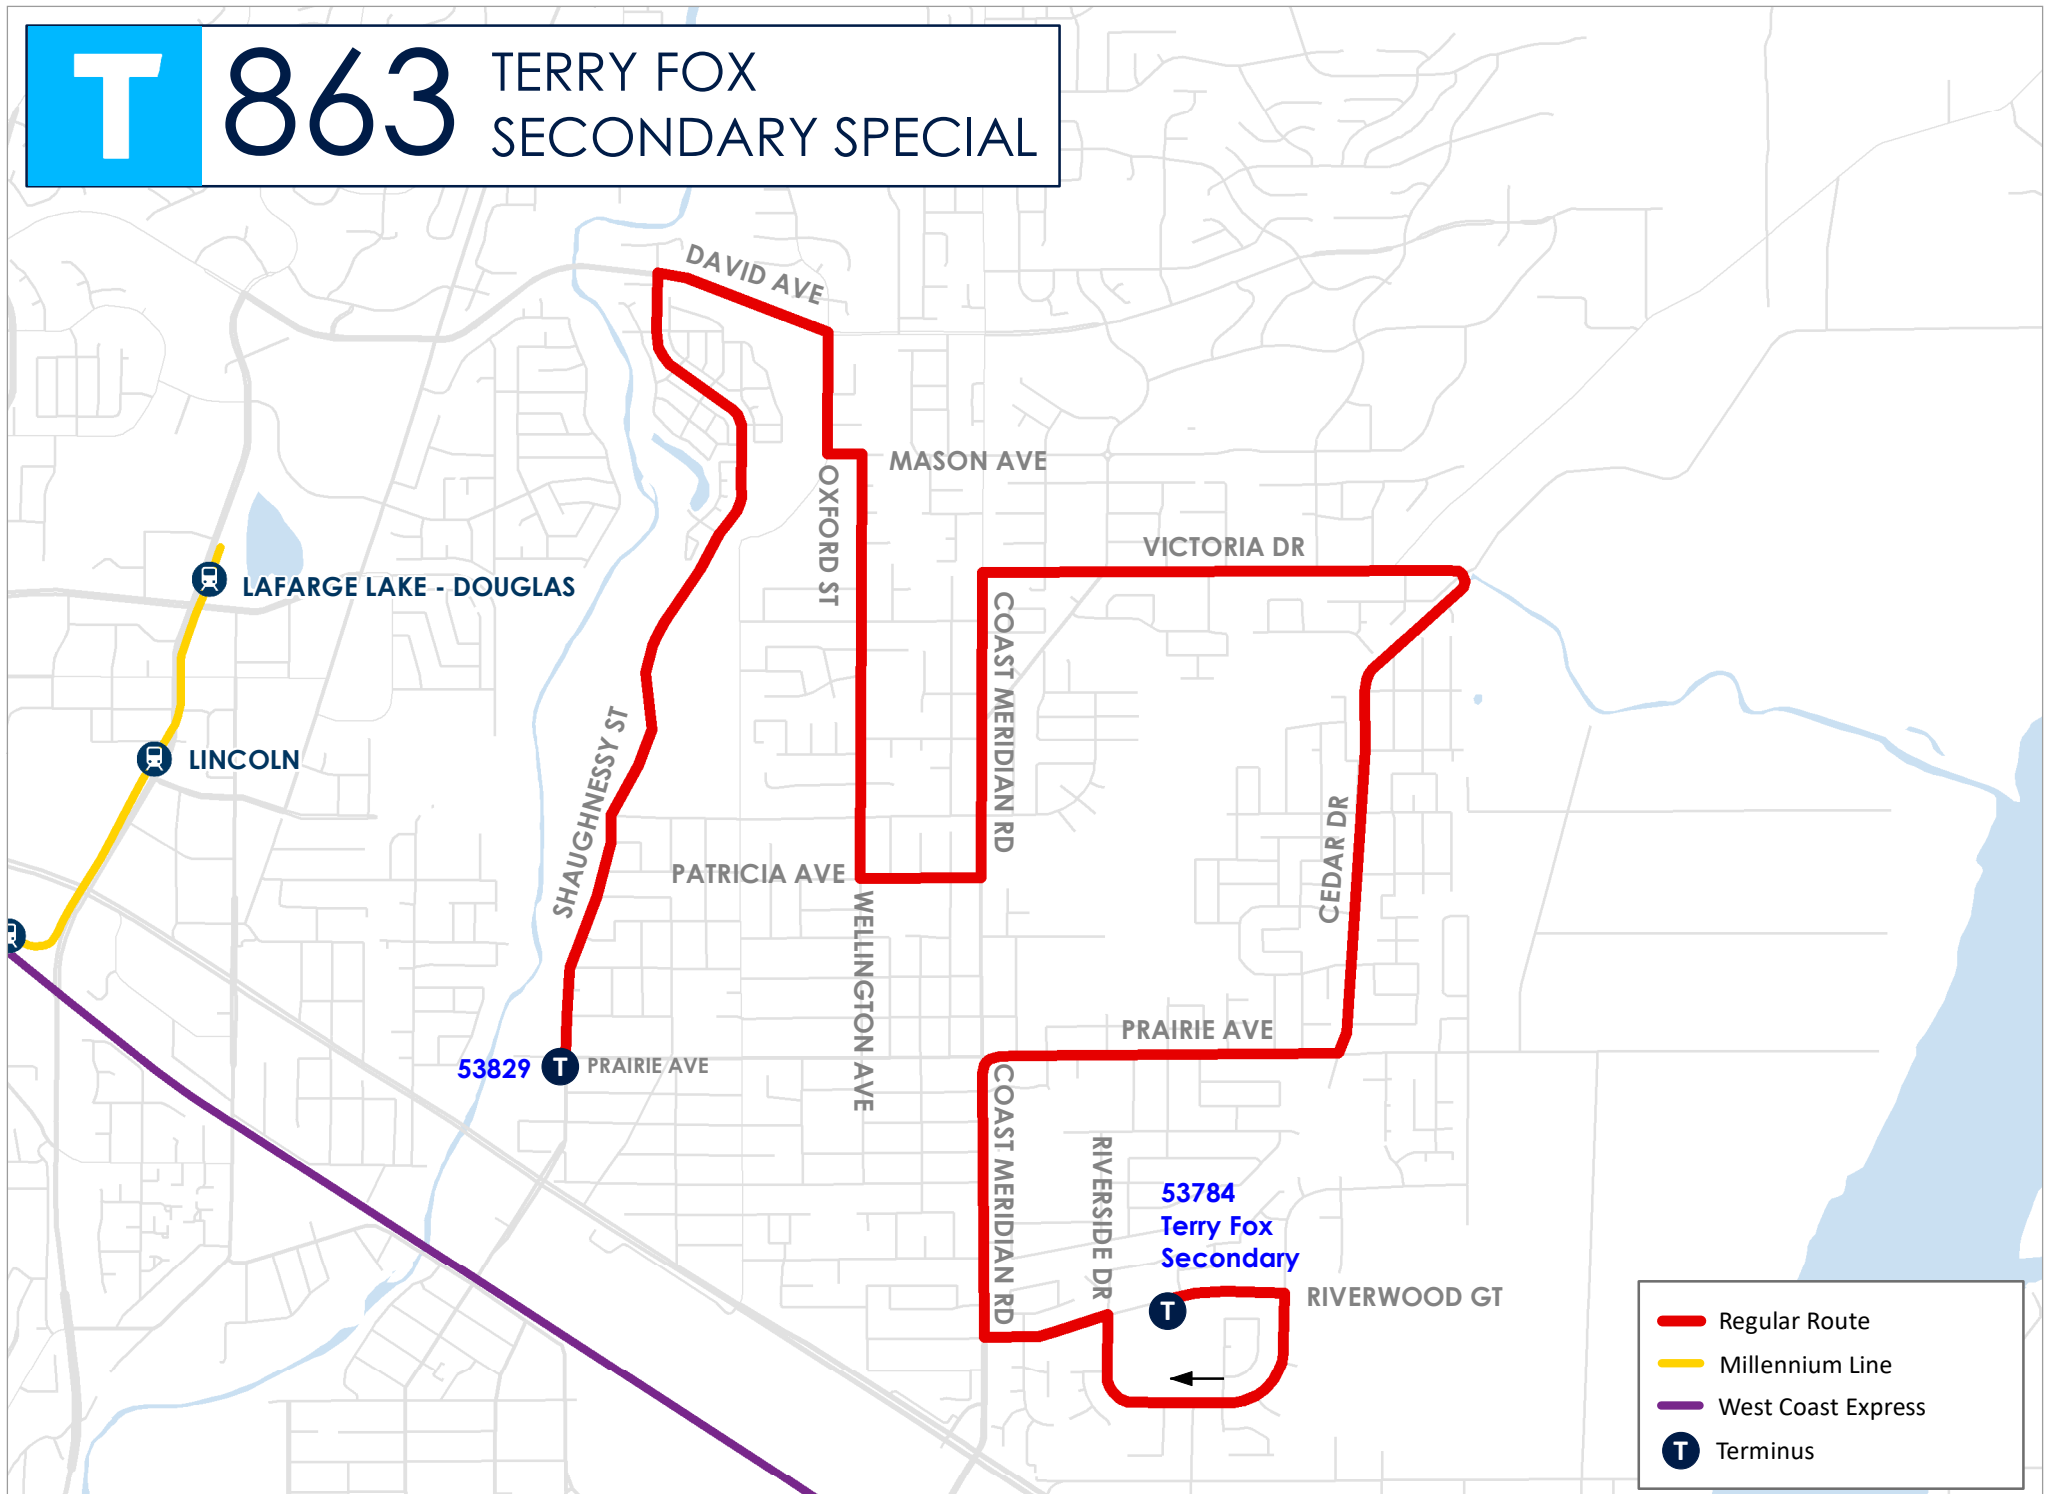

# T 863 TERRY FOX SECONDARY SPECIAL

- Regular Route
- Millennium Line
- West Coast Express
- Terminus