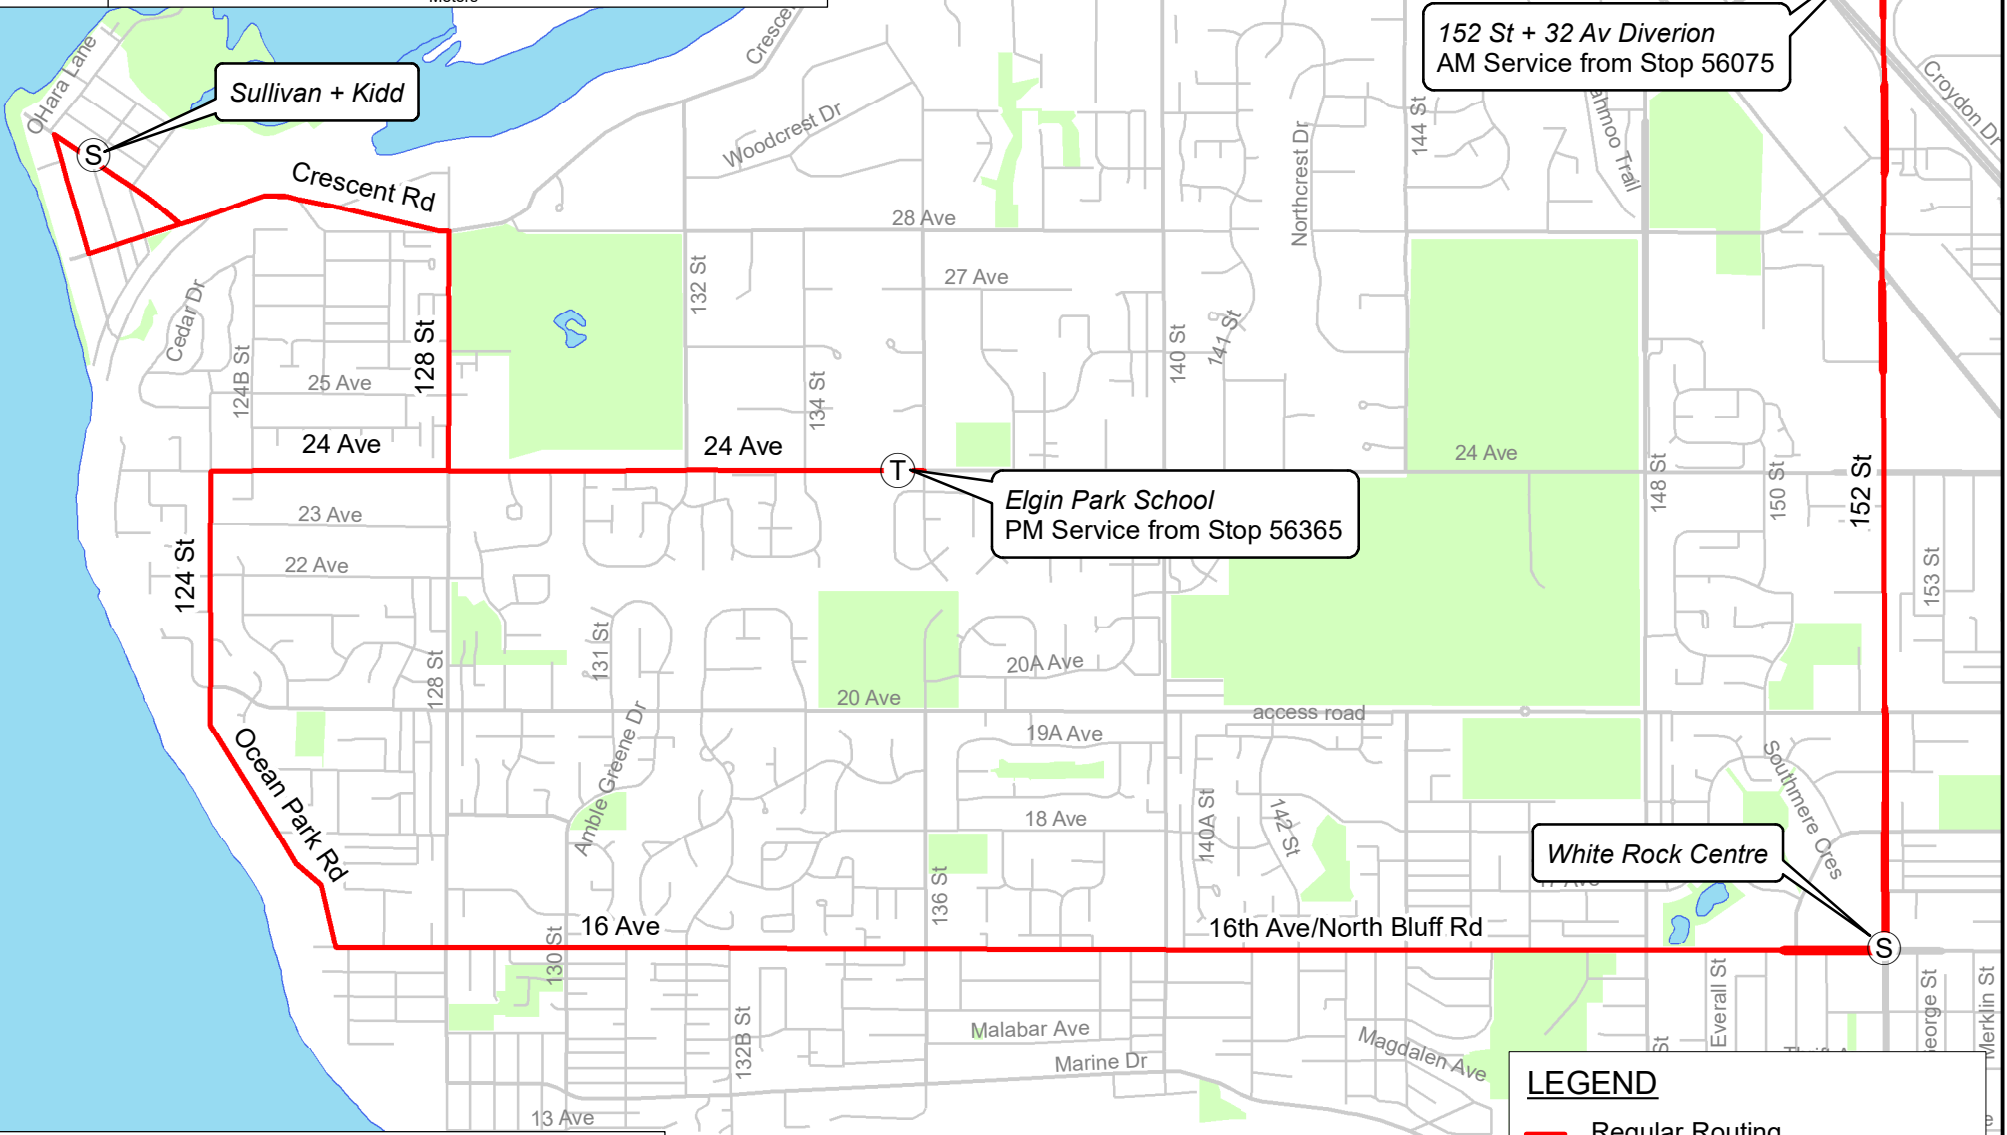

855 Elgin Park Special

September 2019

For route and schedule information, visit www.translink.ca

CMBC Service Planning

Sullivan + Kidd

152 St + 32 Av Diversion
AM Service from Stop 56075

Elgin Park School
PM Service from Stop 56365

White Rock Centre

Operates School Days Only

LEGEND

- Regular Routing
- Route Terminus/Scheduled Stop