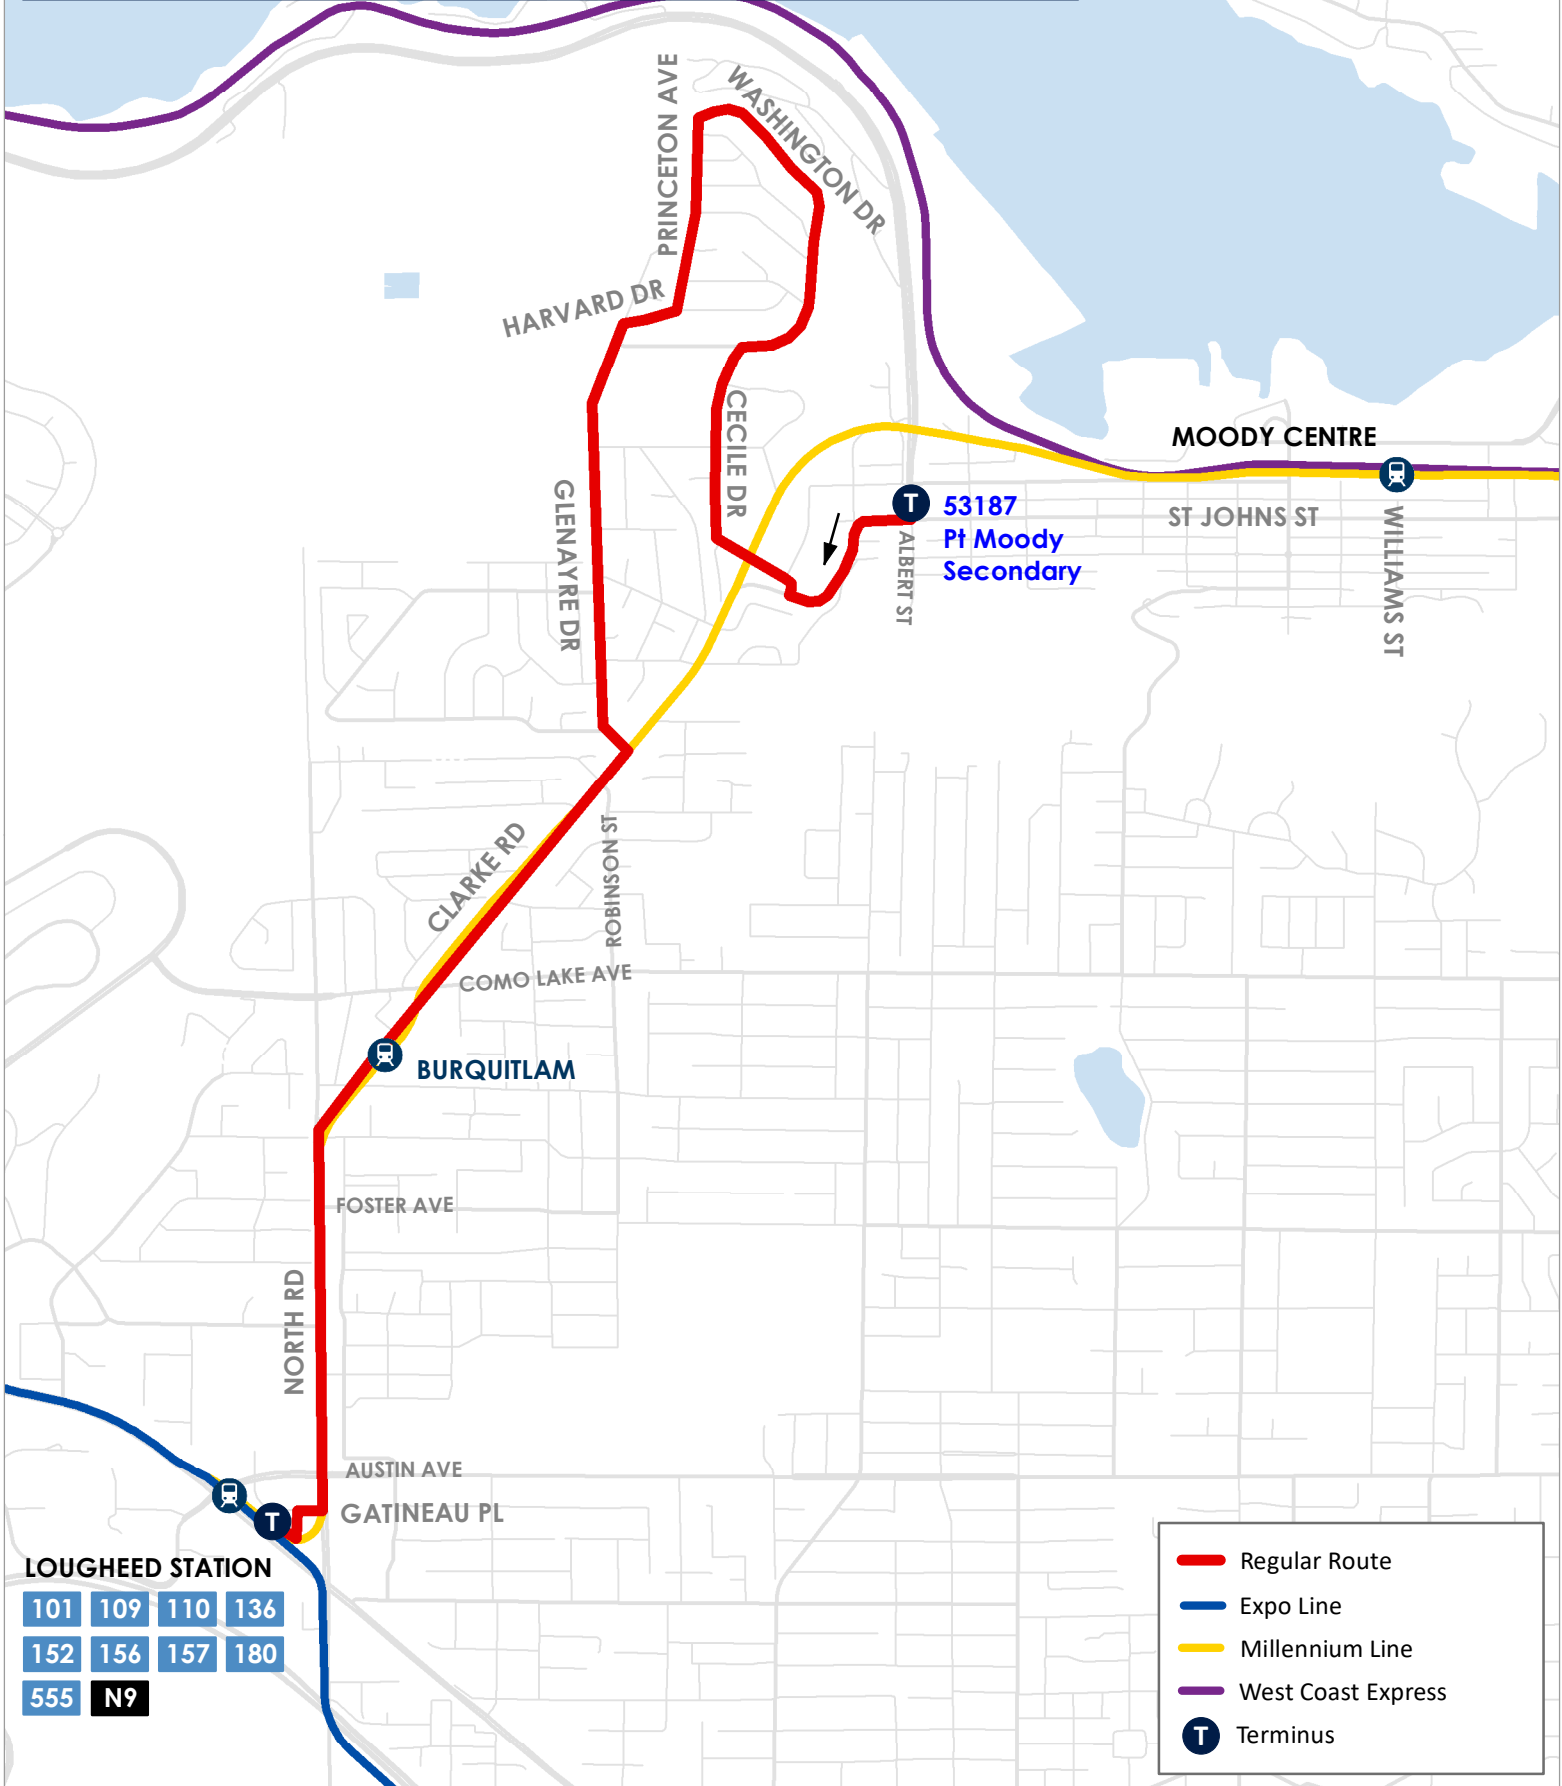

T 848 PORT MOODY SECONDARY SPECIAL

- LOUGHEED STATION**
- 101 109 110 136
 - 152 156 157 180
 - 555 N9