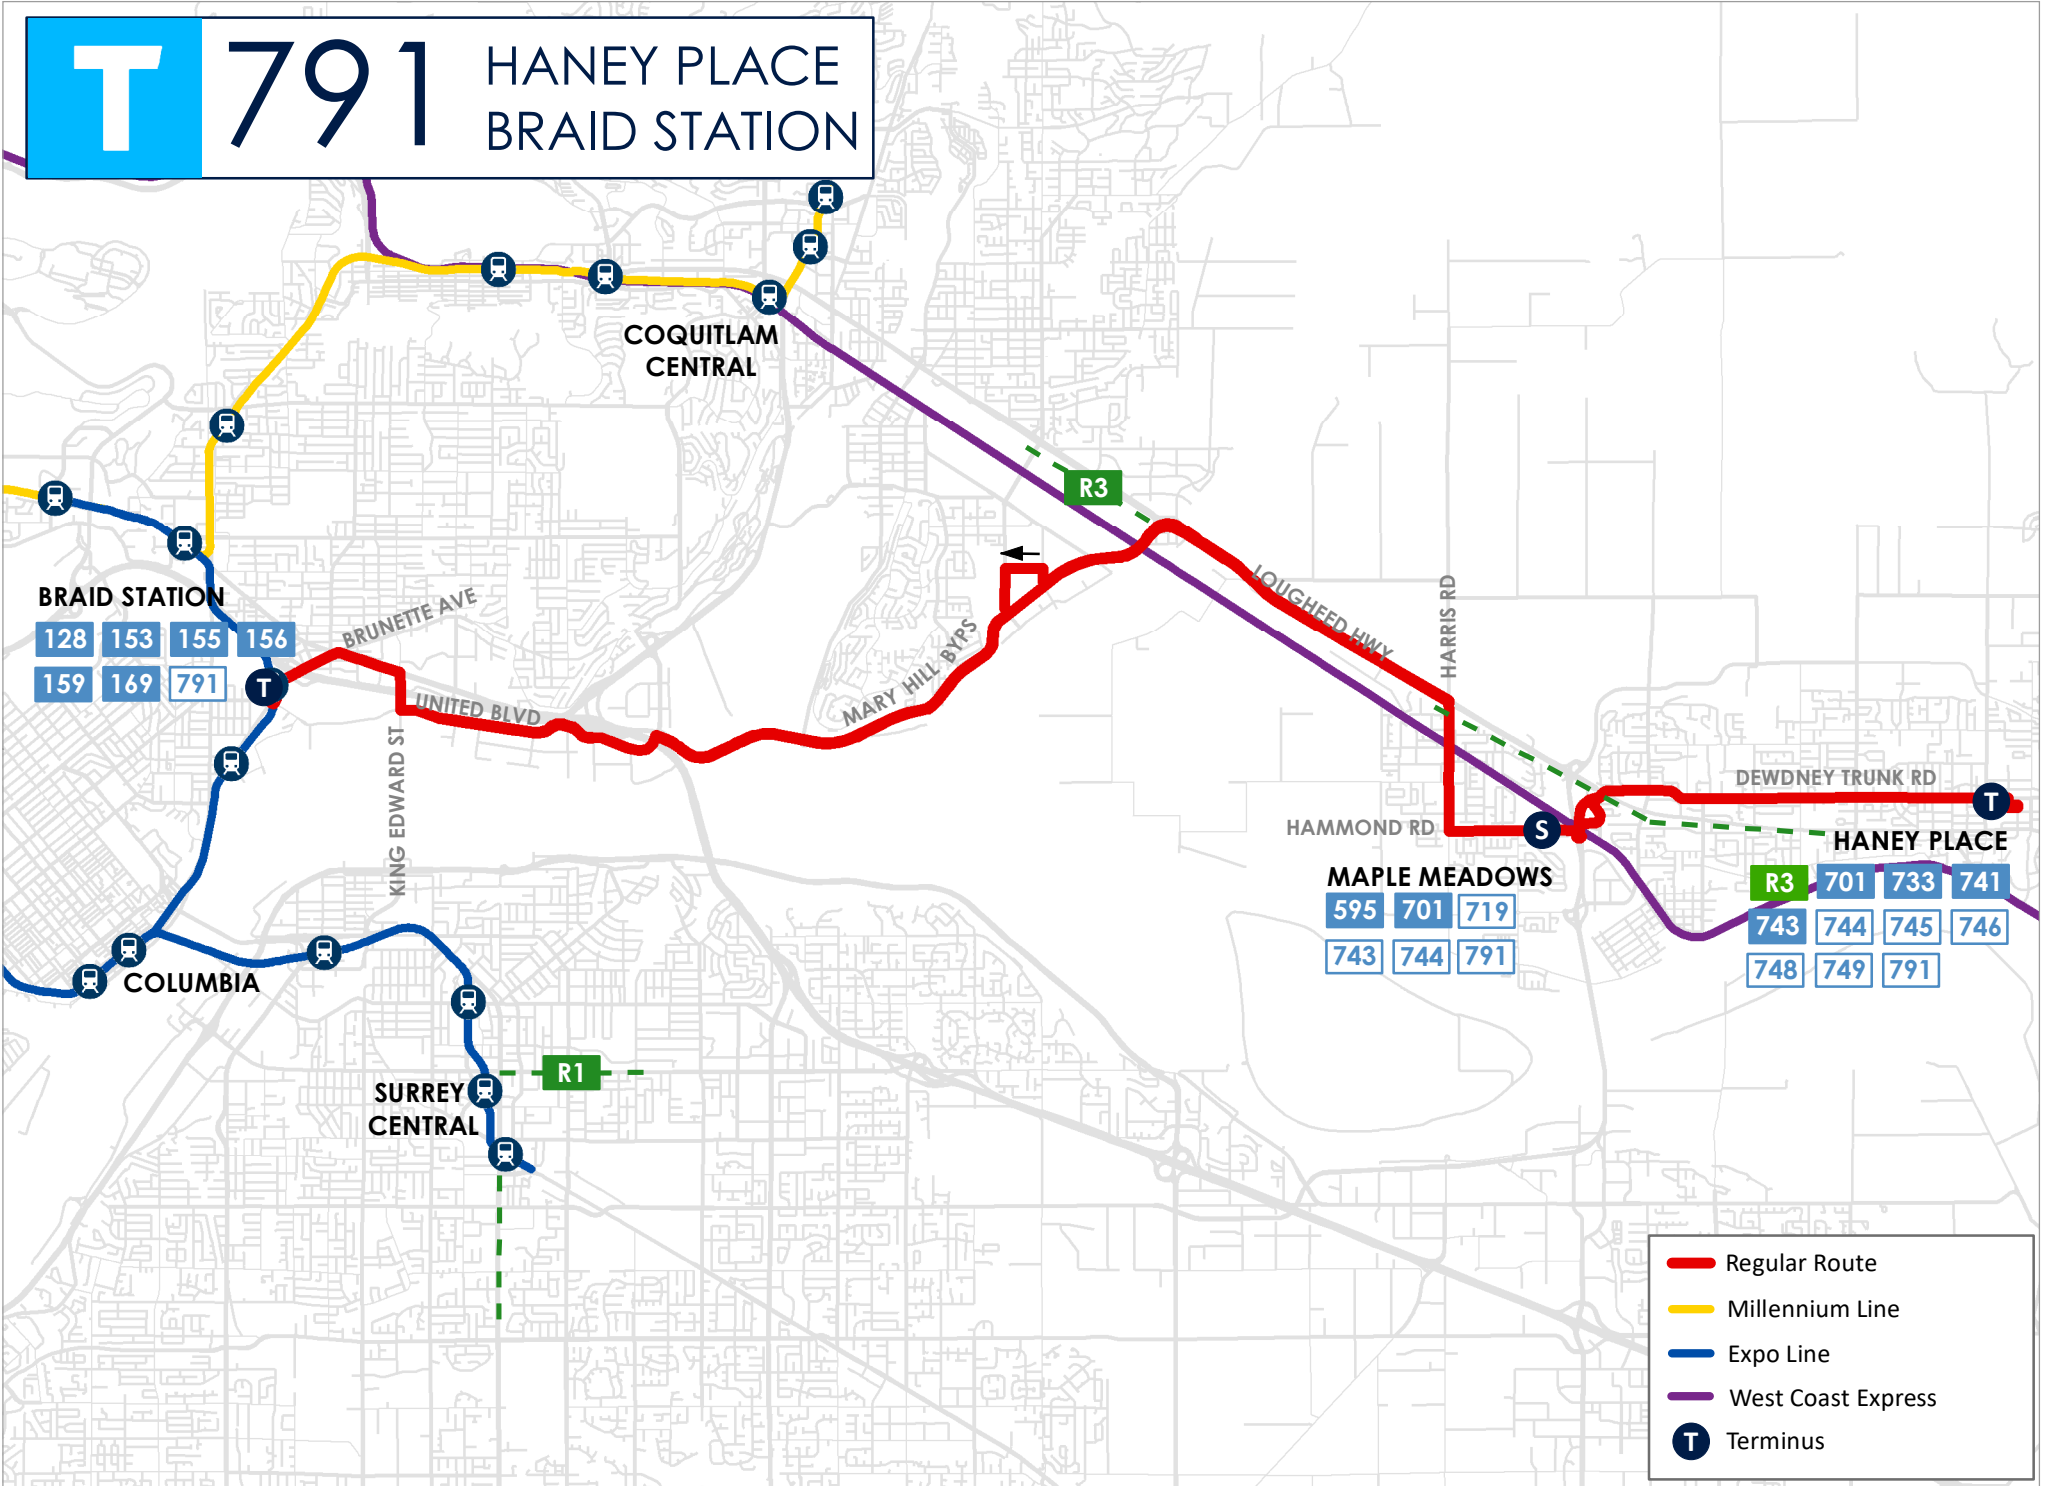

T 791 HANEY PLACE BRAID STATION

- Regular Route
- Millennium Line
- Expo Line
- West Coast Express
- T Terminus