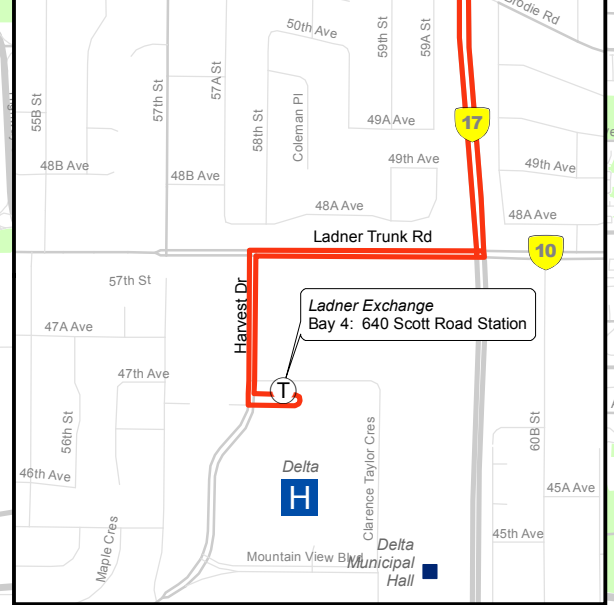

640 Scott Road Station/ Ladner Exchange

May 2018

For route and schedule information, visit www.translink.ca

Scott Road Station

Scott Road Station
-see inset

Ladner Exchange

Legend

- Regular Routing
- Limited Service
- Expo Skytrain Line
- Millennium Skytrain Line
- Expo/Millennium Skytrain Line
- Route Terminus/Scheduled Stop
- Skytrain Station