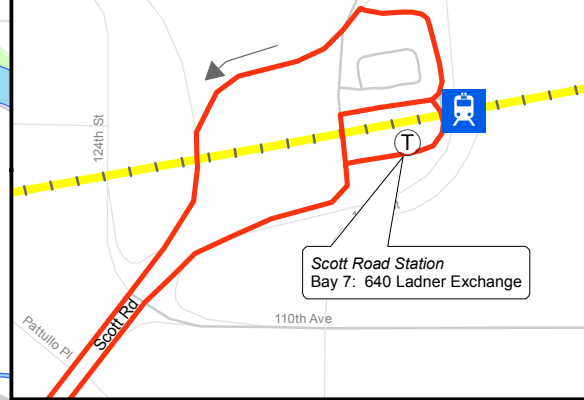

640 Scott Road Station/ Ladner Exchange

May 2018

For route and schedule information, visit www.translink.ca

Scott Road Station

Scott Road Station
-see inset

Ladner Exchange

Legend

- Regular Routing
- Limited Service
- Expo Skytrain Line
- Millennium Skytrain Line
- Expo/Millennium Skytrain Line
- Route Terminus/Scheduled Stop
- Skytrain Station