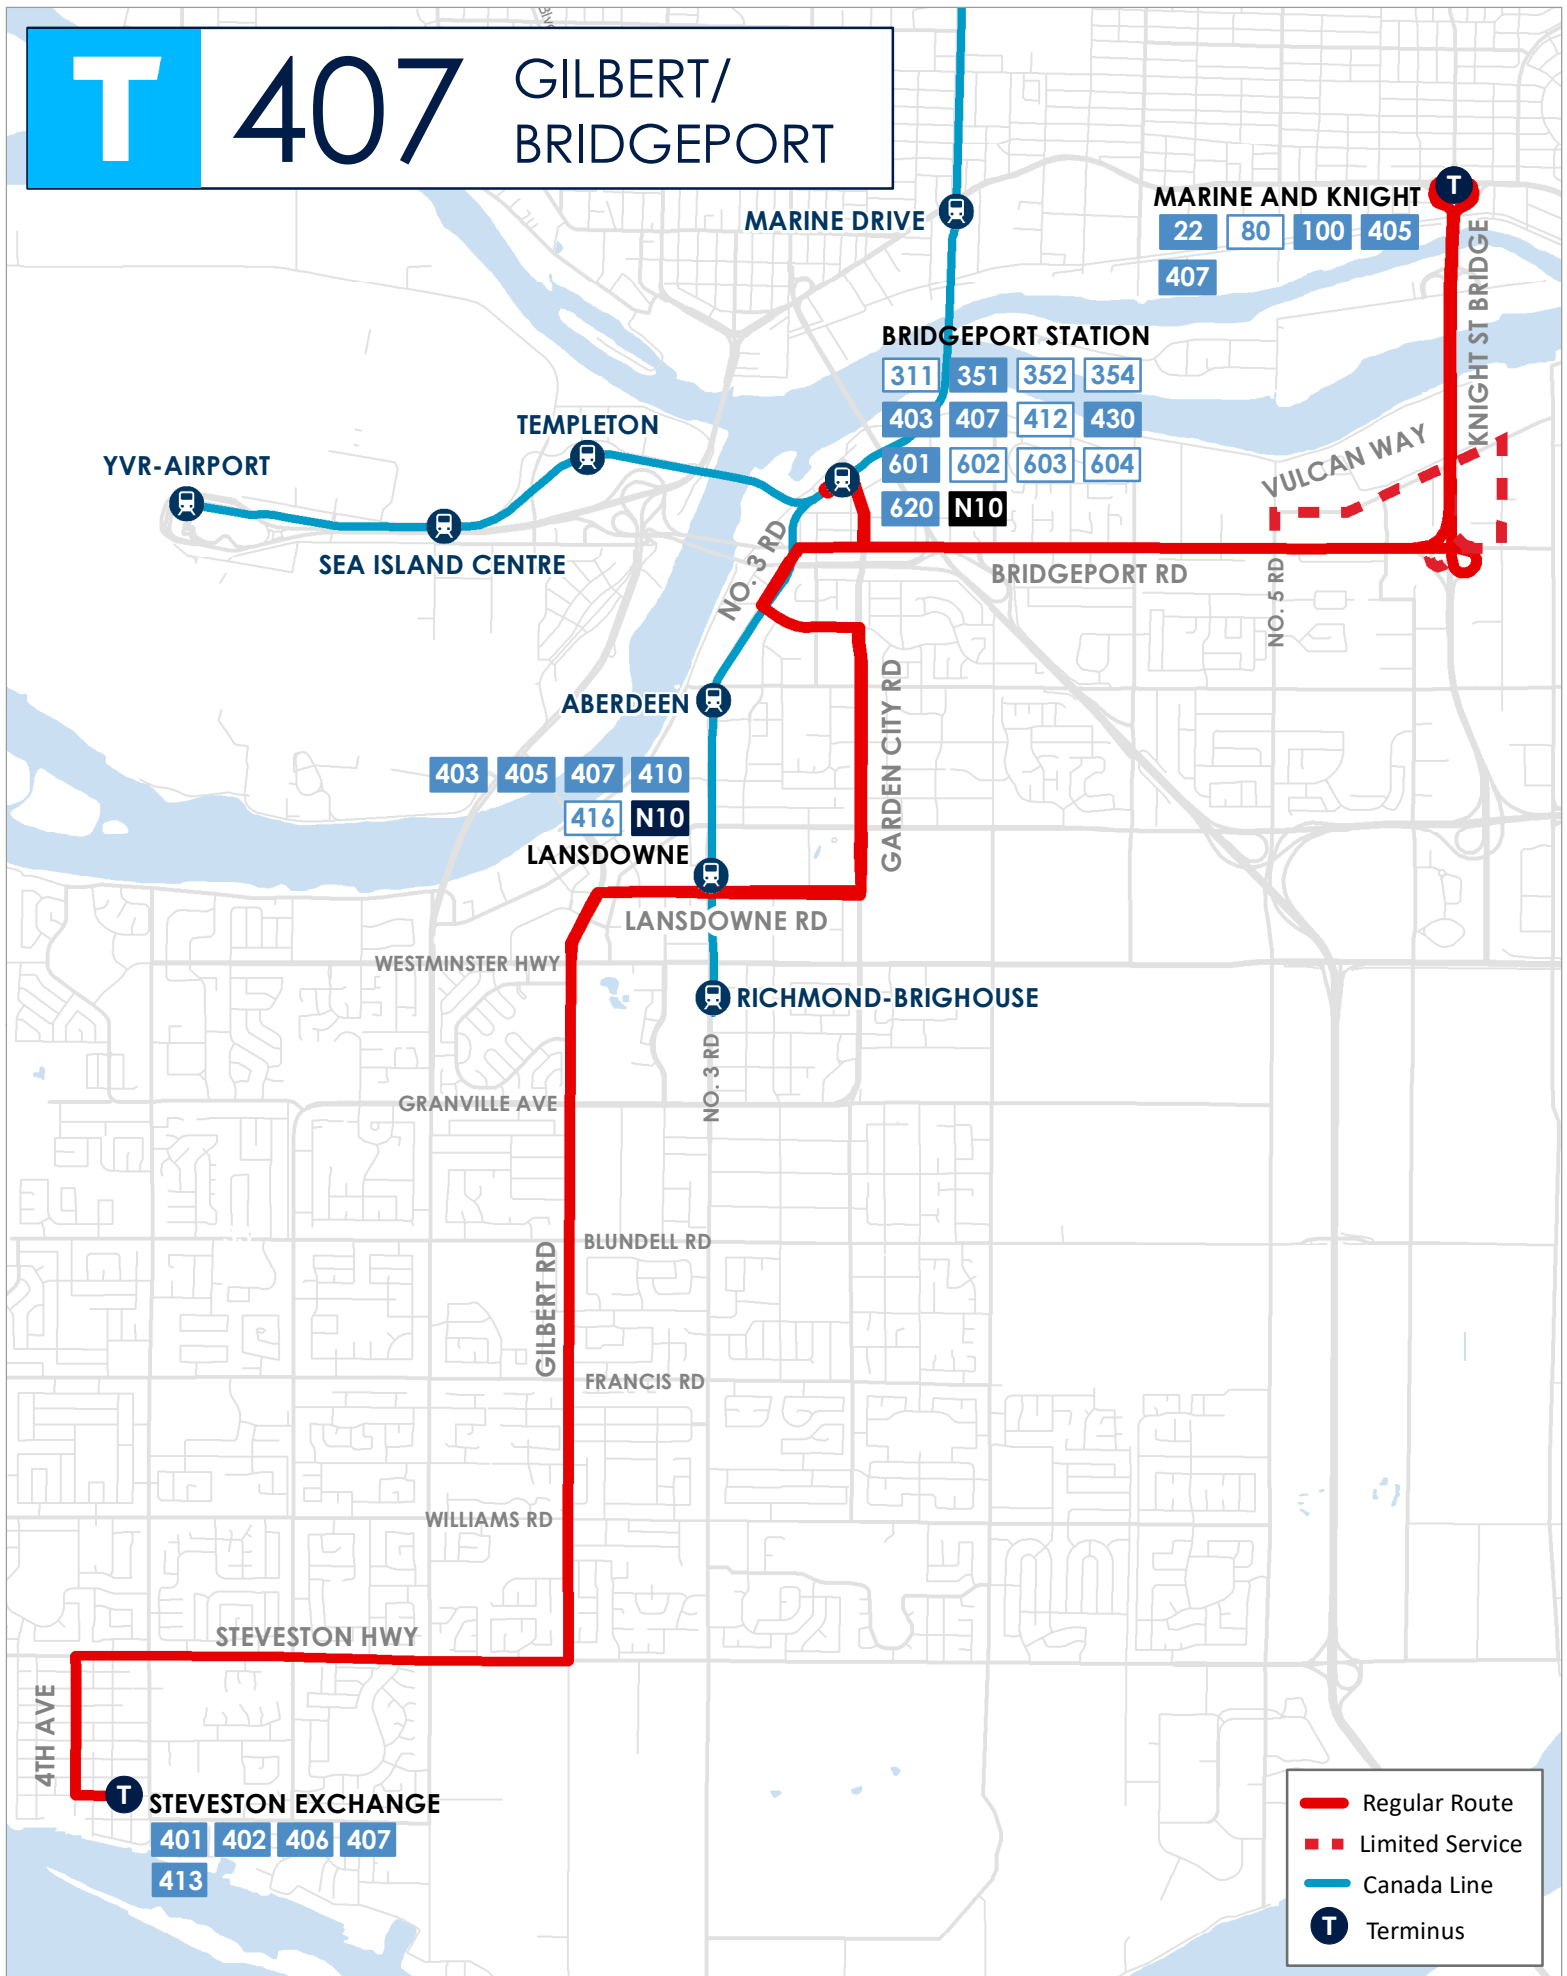

T 407 GILBERT/ BRIDGEPORT

MARINE AND KNIGHT
 22 80 100 405
 407

BRIDGEPORT STATION
 311 351 352 354
 403 407 412 430
 601 602 603 604
 620 N10

403 405 407 410
 416 N10
LANSDOWNE

STEVESTON EXCHANGE
 401 402 406 407
 413

- Regular Route
- - - Limited Service
- Canada Line
- T** Terminus