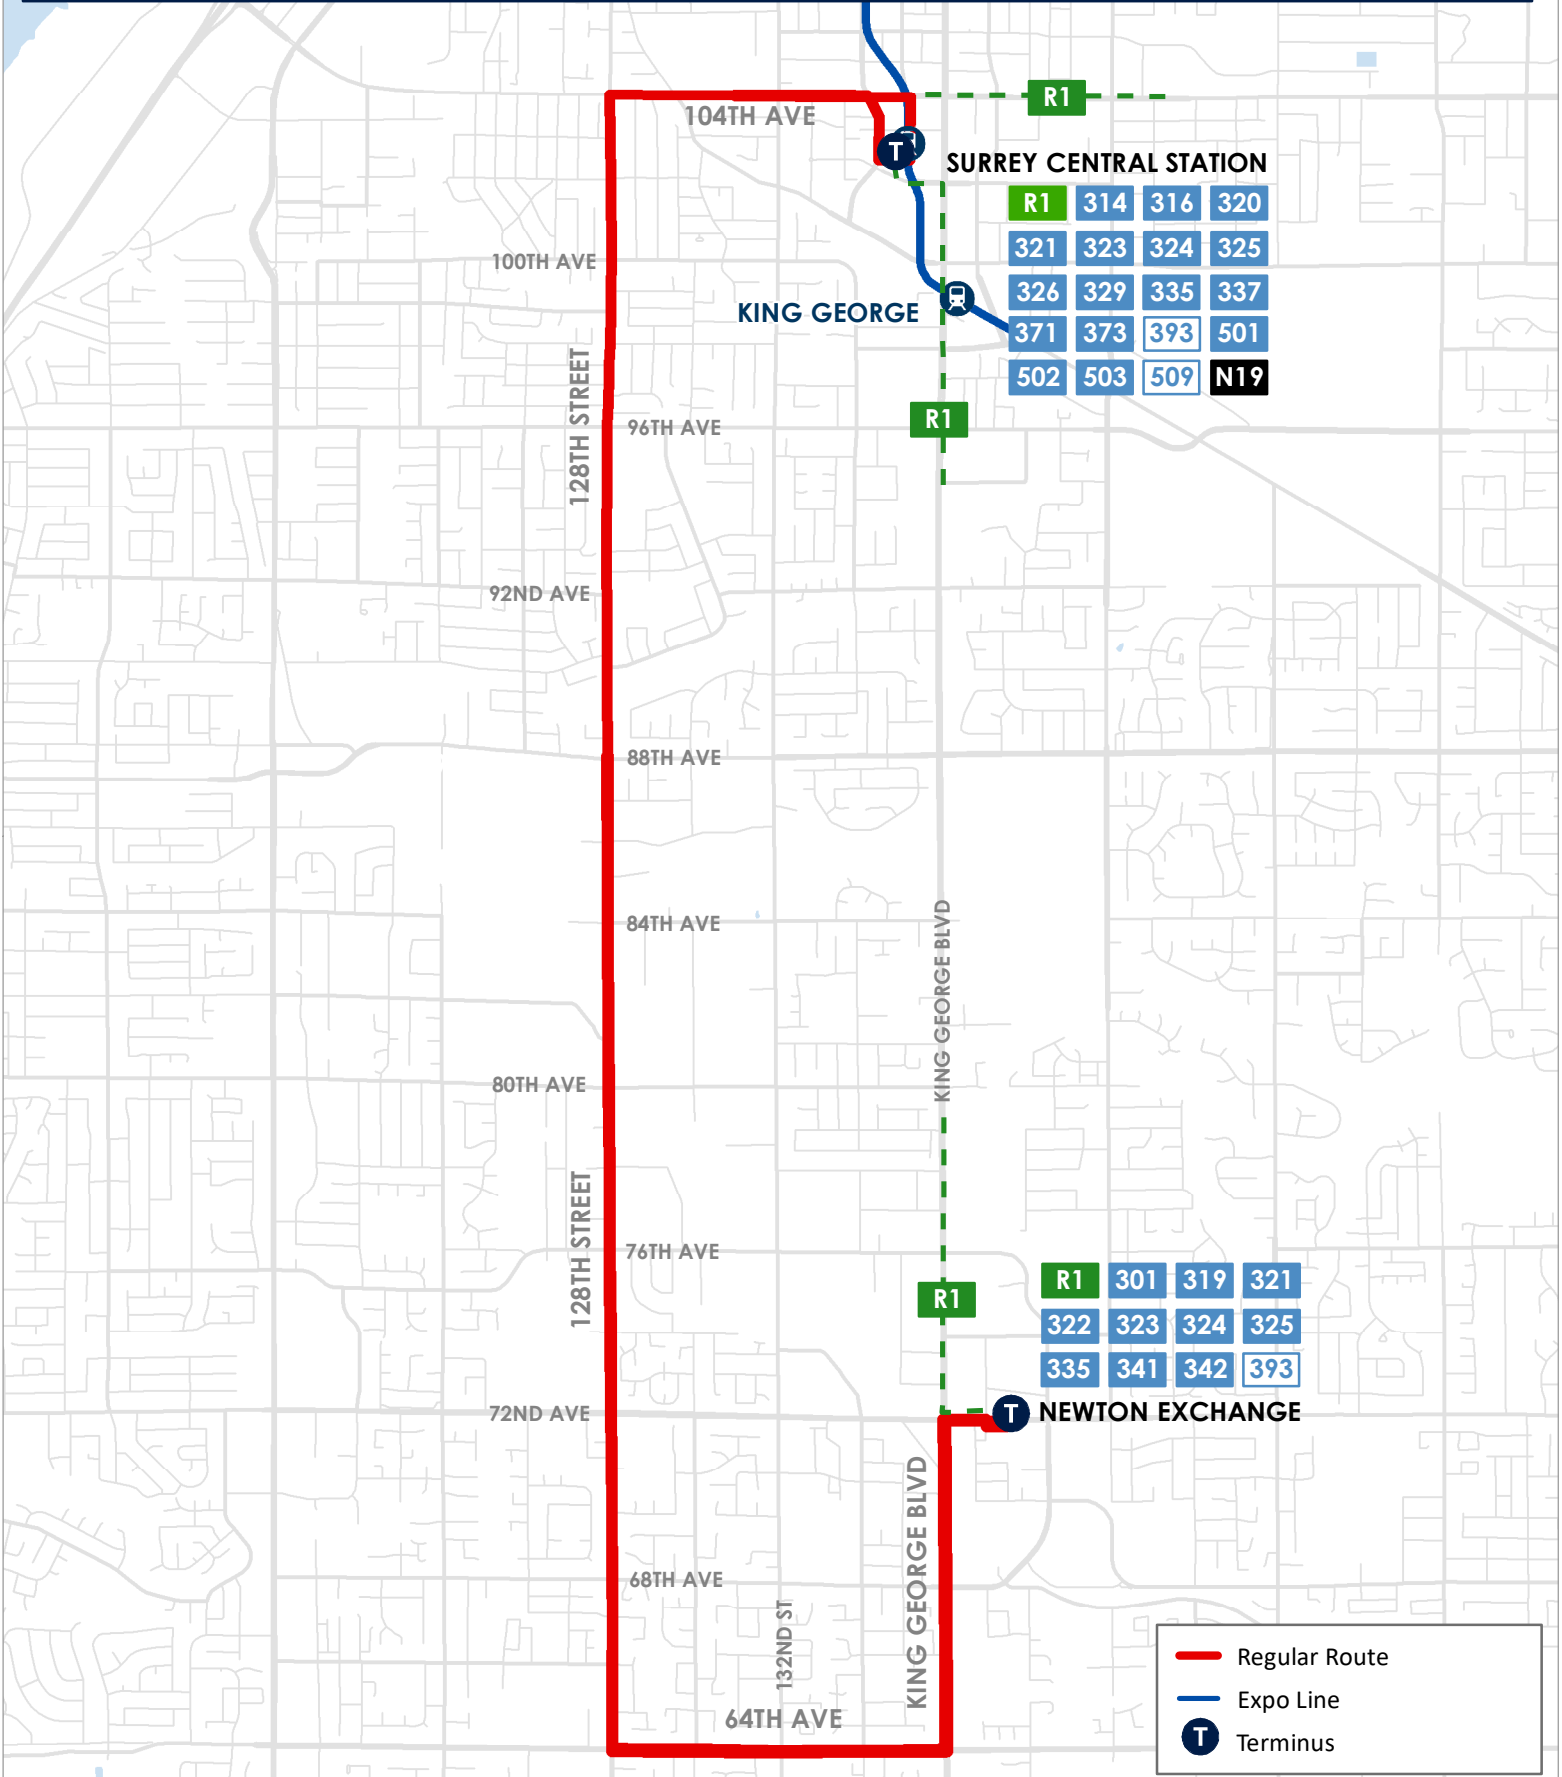

393 SOUTH NEWTON

SURREY CENTRAL / NEWTON EXCHANGE

- Regular Route
- Expo Line
- Terminus