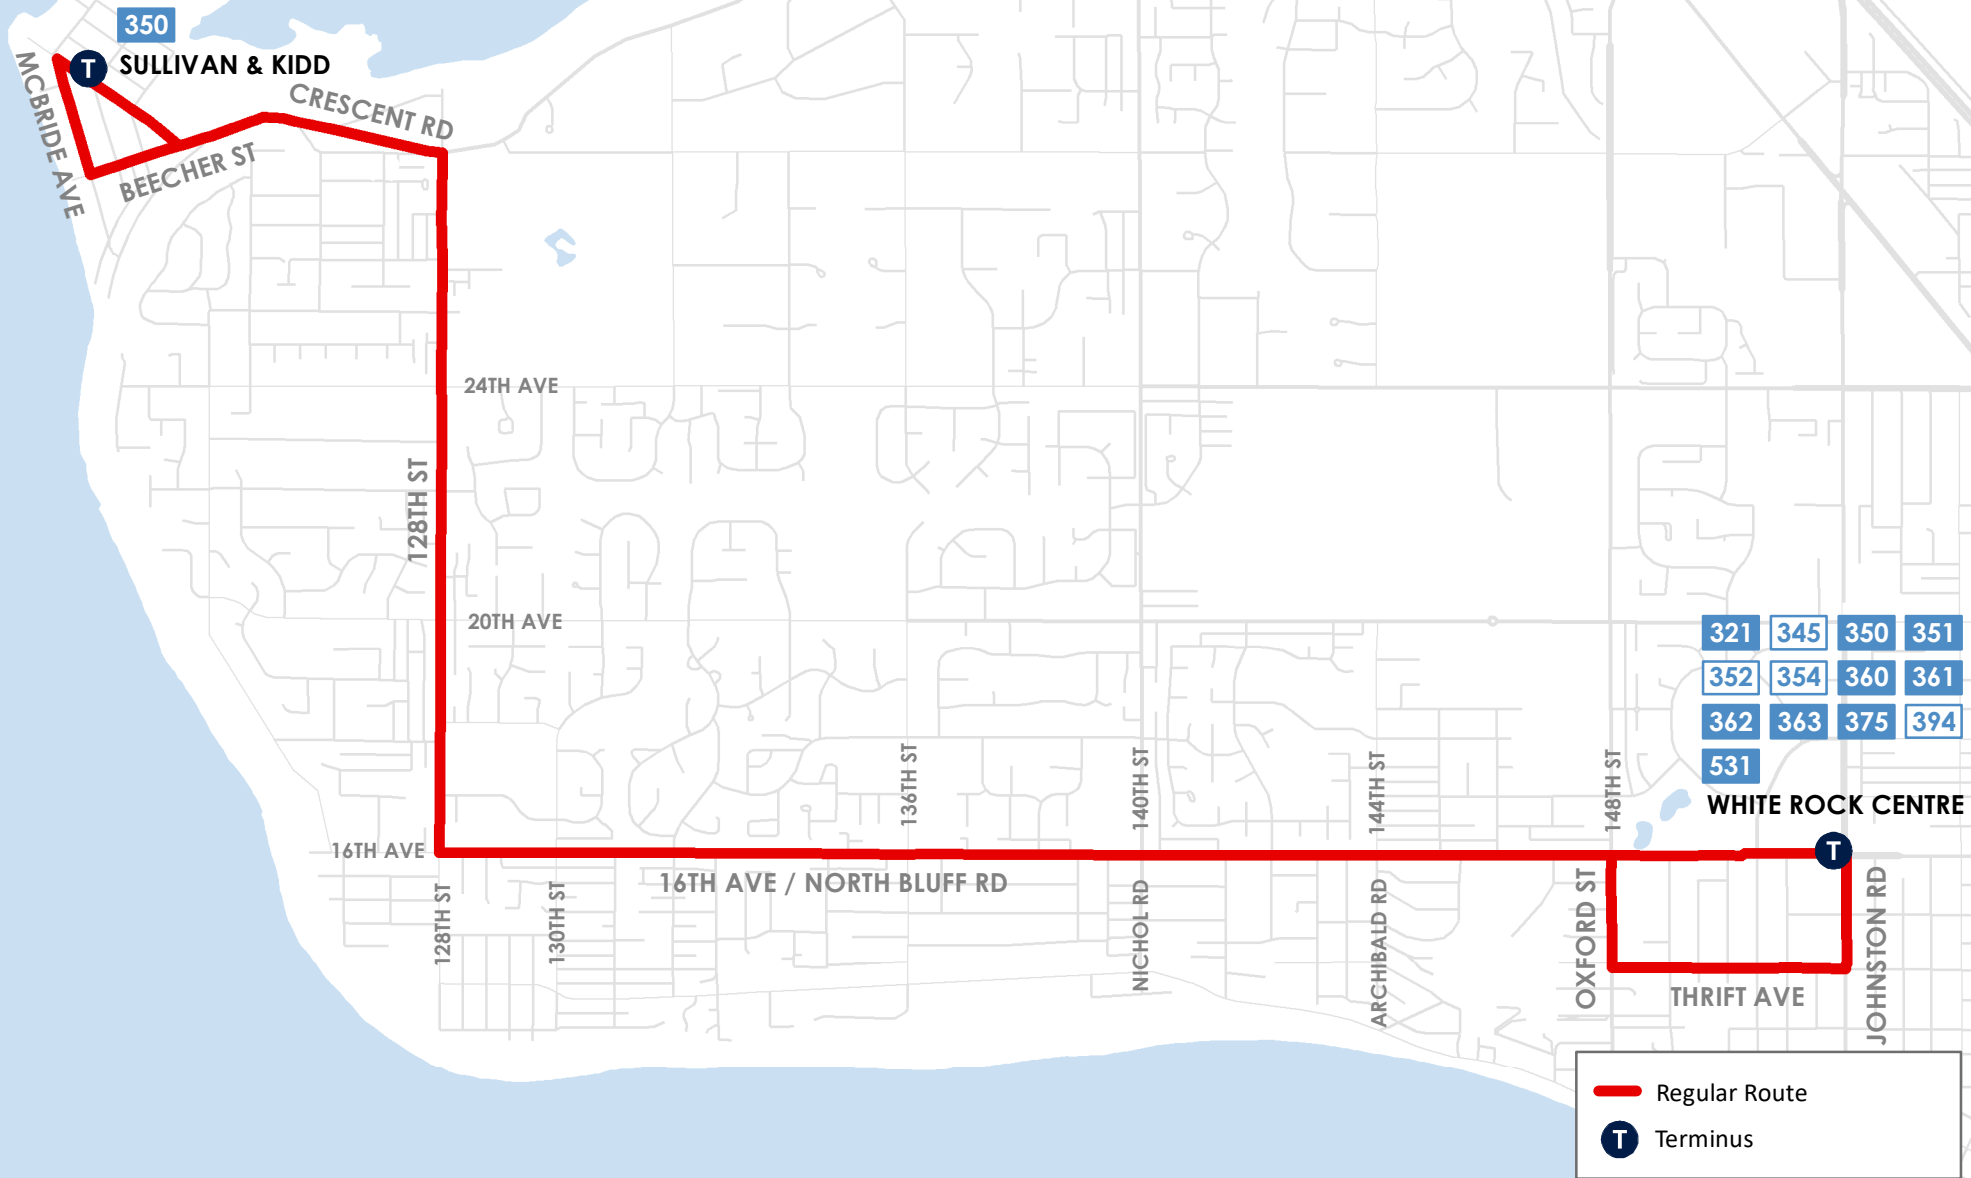

T

350 CRESCENT BEACH / WHITE ROCK CENTRE

Updated: September 2020

For more information, visit us at www.translink.ca or call 604.953.3333

NORTH